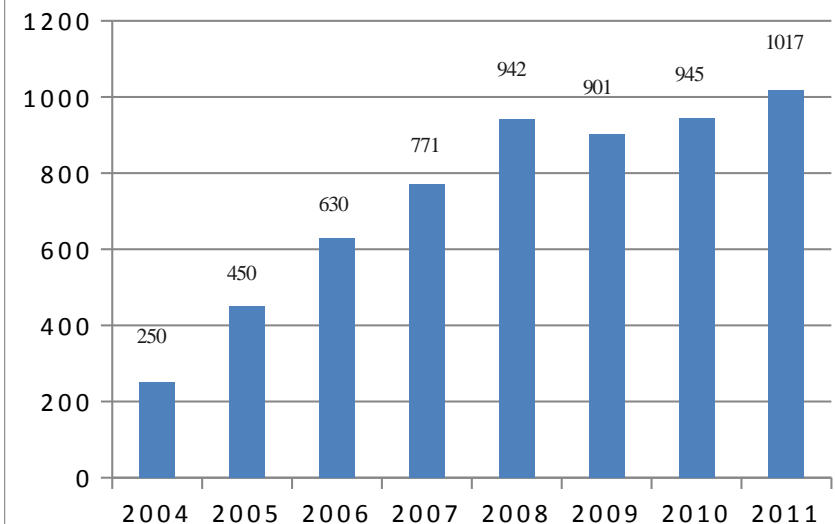

Committers Sept 2011

committers

of members and committers as of EclipseCon each year.