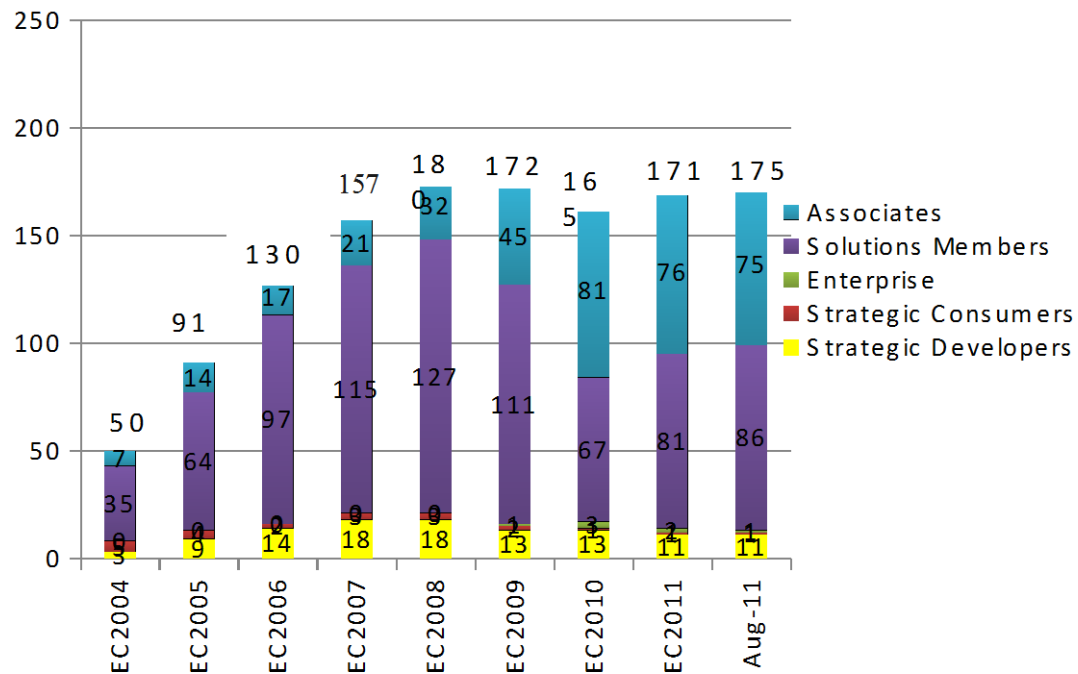

The Members of Eclipse

- 175 members
 - 11 Strategic Members
 - 1 Enterprise Members
- 1017 committers, representing 75+ organizations

Strategic Members

Enterprise Members

Eclipse Momentum

Eclipse Memberships Sept 2011