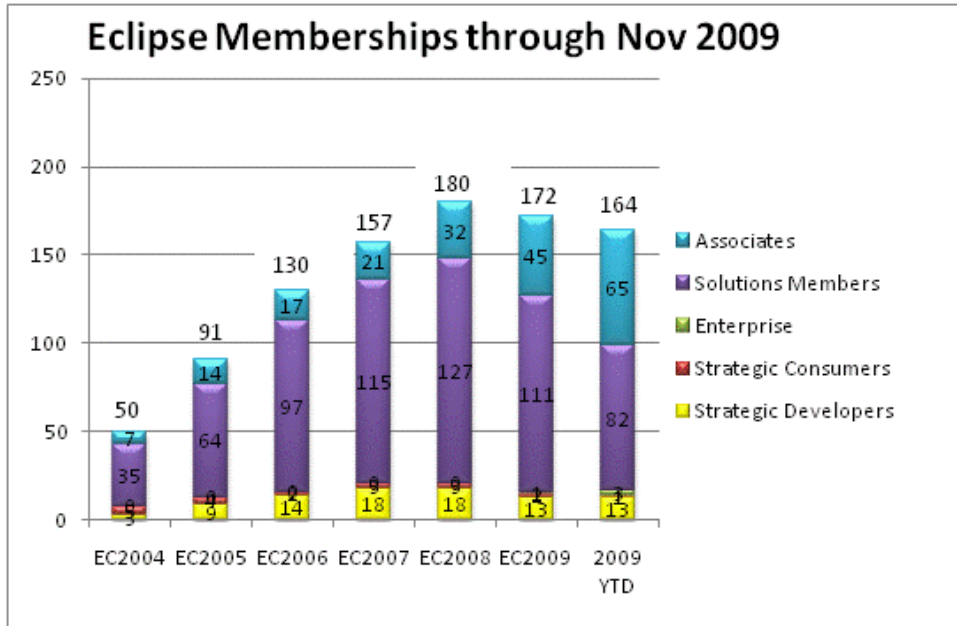

The Members of Eclipse

- 164 members
 - 14 Strategic Members
 - 3 Enterprise Members
- 924 committers, representing 75+ organizations

Strategic Members

Computer Associates®

Enterprise Members

Eclipse Momentum

Members

Committers

of members and committers as of EclipseCon each year.

Welcome to New Members Since Sept, 2009

- Solutions Members
 - Tasktop
 - Exist Global (re-joined after brief departure, and paid all past dues!)
 - XpoLog