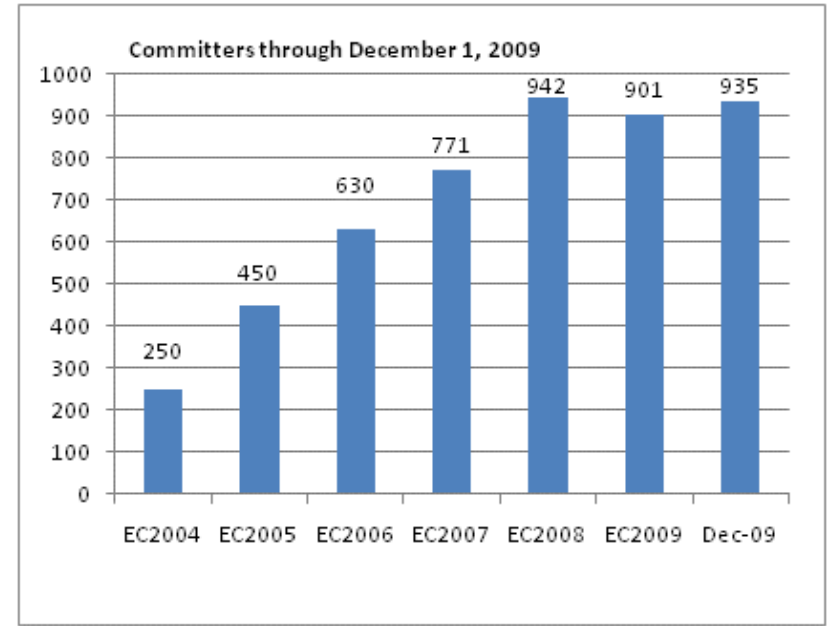

The Members of Eclipse

- 164 members
 - 14 Strategic Members
 - 3 Enterprise Members
- 924 committers, representing 75+ organizations

Strategic Members

Computer Associates®

Enterprise Members

Eclipse Momentum

Members

Committers

of members and committers as of EclipseCon each year.

Welcome to New Members Since Sept, 2009

- Solutions Members
 - Tasktop
 - Exist Global (re-joined after brief departure, and paid all past dues!)
 - XpoLog