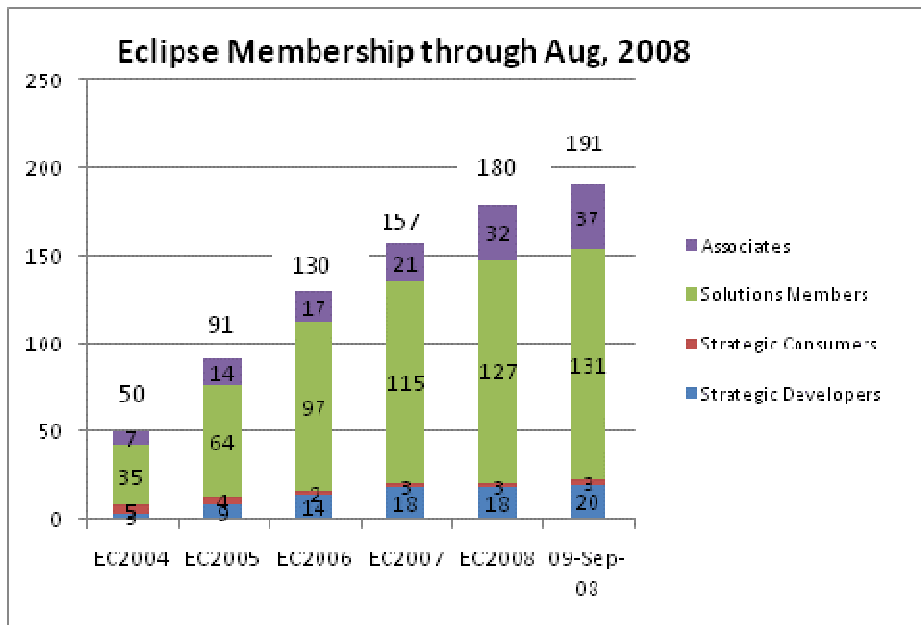

The Members of Eclipse

- 191 members as of September 9, 2008
 - 23 Strategic Members
- 917 committers, representing 50+ organizations

Strategic Members

Eclipse Momentum

Members

Committers

of members and committers as of EclipseCon each year.

(n=17). Sep 2007 - Sep 2008.