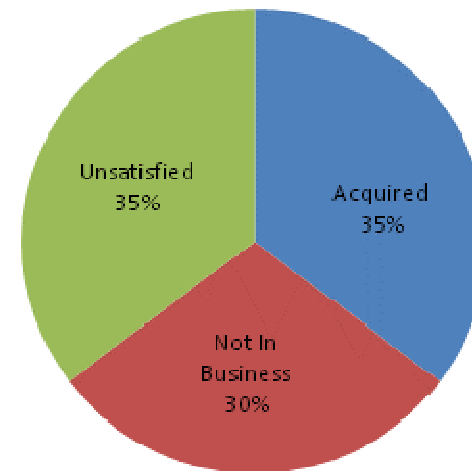

The Members of Eclipse

- 191 members as of September 9, 2008
 - 23 Strategic Members
- 917 committers, representing 50+ organizations

Strategic Members

Eclipse Momentum

Members

Committers

of members and committers as of EclipseCon each year.

Attrition Information Since June, 2008

- mValent – lack of interest
- CapeClear acquired by Workday

Members Not Renewing Stats

Members Not Renewing (All Time)

(n=69). Jan 2003-Sep 2008.

Members Not Renewing (Past Year)