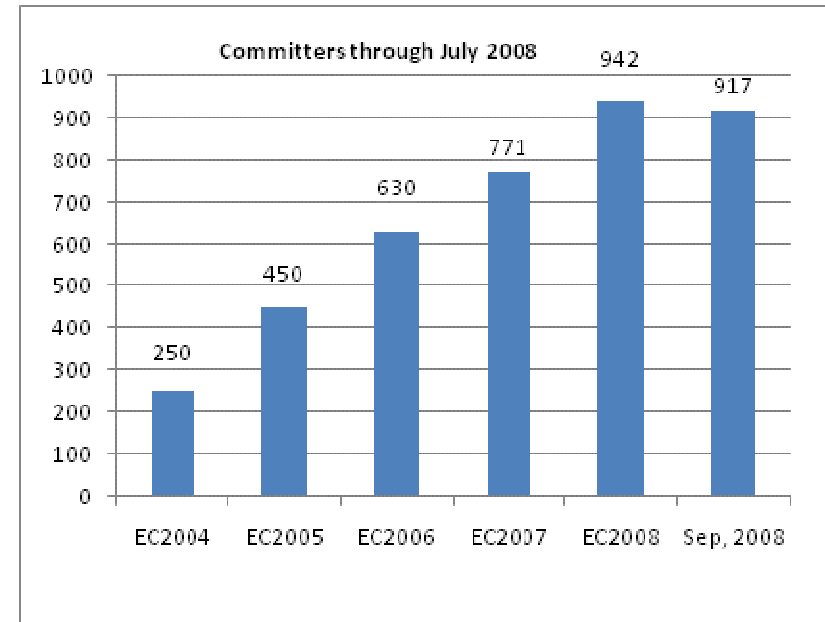

The Members of Eclipse

- 191 members as of September 9, 2008
 - 23 Strategic Members
- 917 committers, representing 50+ organizations

Strategic Members

Eclipse Momentum

Members

Committers

of members and committers as of EclipseCon each year.

(n=17). Sep 2007 - Sep 2008.