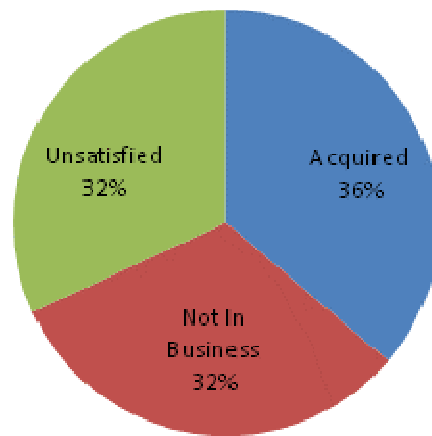

The Members of Eclipse

- 191 members as of September 9, 2008
 - 23 Strategic Members
- 917 committers, representing 50+ organizations

Strategic Members

Eclipse Momentum

Members

Committers

of members and committers as of EclipseCon each year.

Attrition Information Since June, 2008

- mValent – lack of interest
- CapeClear acquired by Workday

Members Not Renewing Stats

Members Not Renewing (All Time)

(n=69). Jan 2003-Sep 2008.

Members Not Renewing (Past Year)