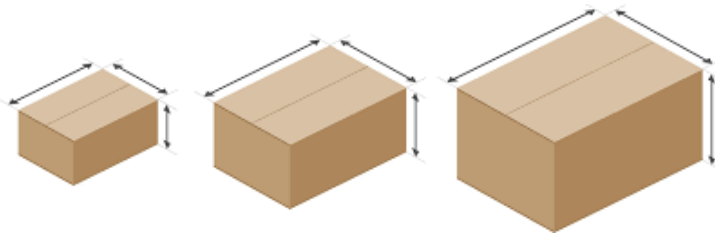

WORLD WIDE QUOTE

Here's an estimate for world wide shipping your products with Burbank Shipping Center.

All packing material estimates will be included in shipping estimates.

We provide shipping services for USPS, FEDEX, UPS and DHL

All estimates are based on our suggestion for most economical + security which is why you will only see one estimate price. **Bulk mailing will grant larger discounts, these prices do not reflect all discount available ***

Controlled Box Examples for Estimate:

1. 10 Shirts

10" x 10" x 10" Box

7lb

Packing material cost for unbreakable items - **$4.40**

2. 20 shirts

12" x 12" x 12" Box

15lb

Packing material cost for unbreakable items - **$5.94**