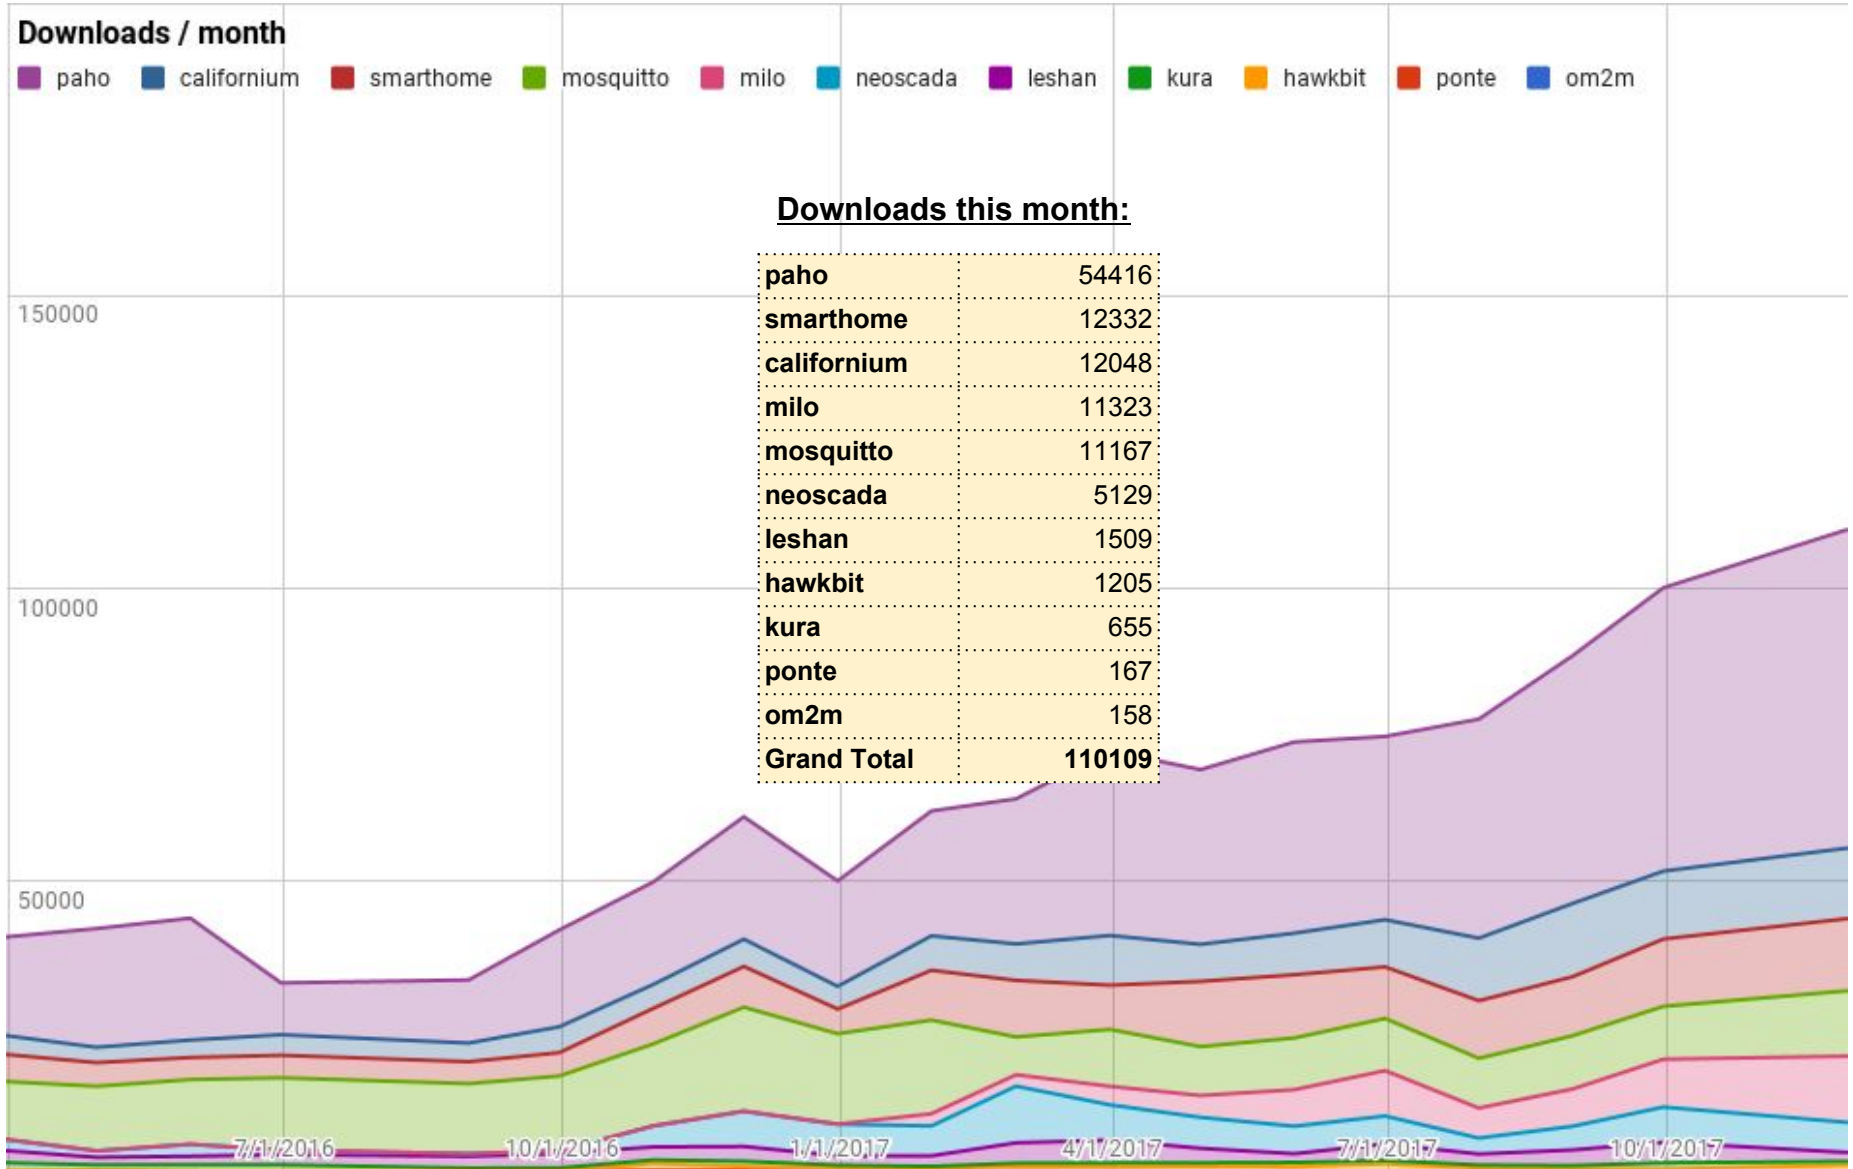

Websites

| | |
|--|--------------------------------------|
| Number of unique visitors this month | 142K |
| Month-over-month variation | +7% |
| Project with the highest growth this month | Eclipse Kapua (+11%) |
| Year-over-year variation | +20% (1.29K → 1.55M visitors) |

Downloads

Downloads / month

paho californium smarthome mosquito milo neoscada leshan kura hawkbit ponte om2m

Downloads this month:

| | |
|--------------------|---------------|
| paho | 54416 |
| smarthome | 12332 |
| californium | 12048 |
| milo | 11323 |
| mosquito | 11167 |
| neoscada | 5129 |
| leshan | 1509 |
| hawkbit | 1205 |
| kura | 655 |
| ponte | 167 |
| om2m | 158 |
| Grand Total | 110109 |

150000

100000

50000

7/1/2016

10/1/2016

1/1/2017

4/1/2017

7/1/2017

10/1/2017

Lines of code (as of May-31, 2017)

Mailing list subscriptions