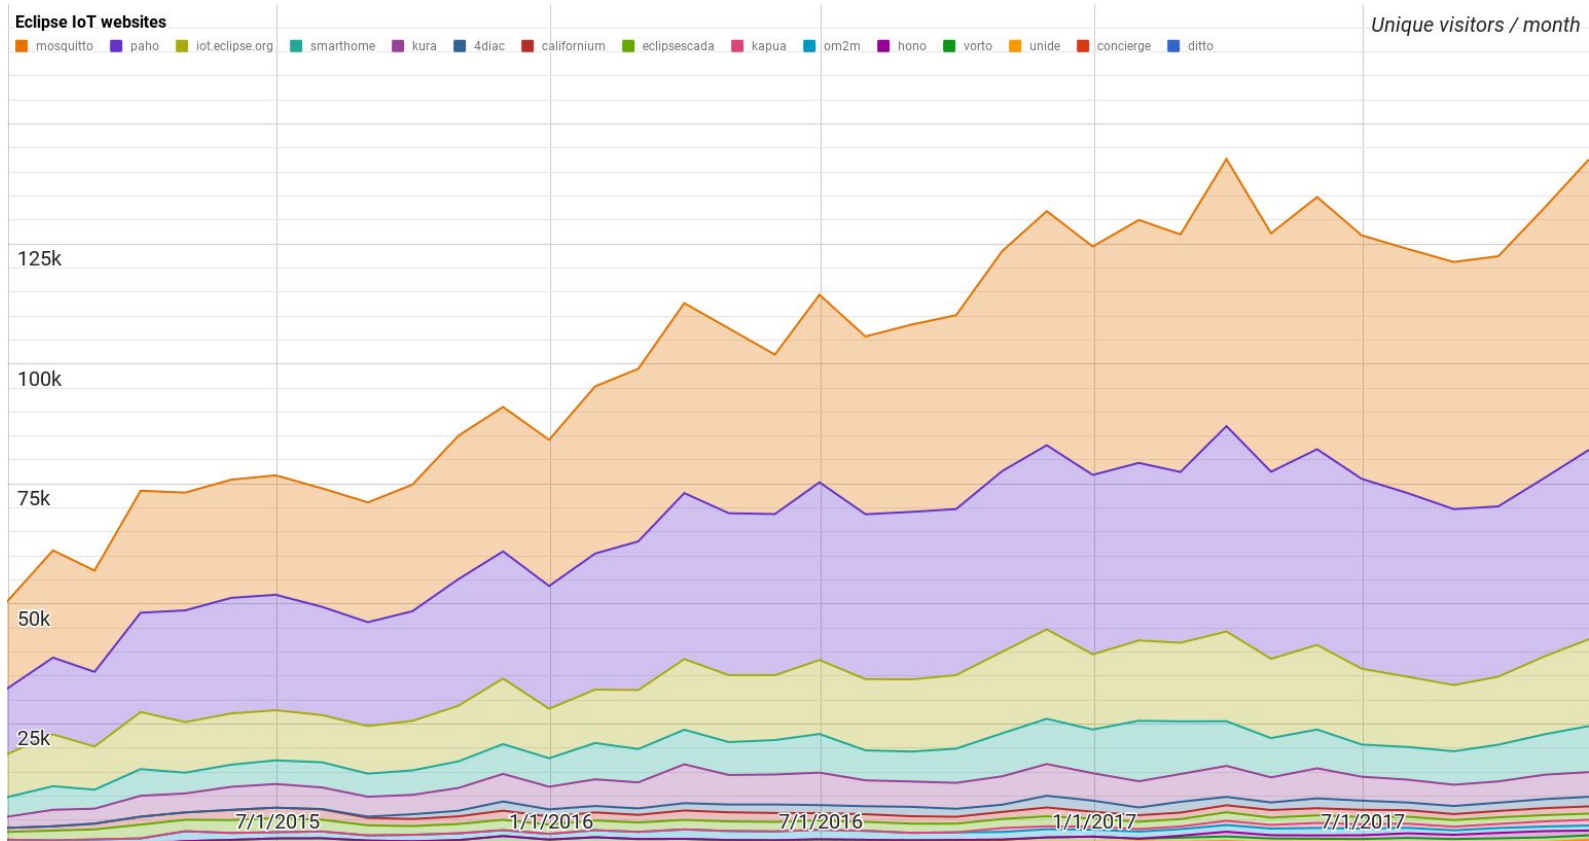

Eclipse IoT monthly report

November 2017

Monthly projects development activity

NOV '17

(color indicates variation compared to previous month)

| | Opened bugs | Closed bugs | Code authors | Commits | Posted messages | Senders |
|---------------------|-------------|-------------|--------------|------------|-----------------|----------|
| 4diac | 21 | 21 | 3 | 32 | 0 | 0 |
| californium | 13 | 19 | 5 | 85 | 0 | 0 |
| concierge | 4 | 5 | 1 | 1 | 0 | 0 |
| ditto | 9 | 9 | 13 | 130 | 0 | 0 |
| eclipsescada | 1 | 0 | 0 | 0 | 0 | 0 |
| edje | 0 | 0 | 0 | 0 | 0 | 0 |
| hawkbit | 3 | 3 | 2 | 9 | 0 | 0 |
| hono | 20 | 15 | 6 | 53 | 0 | 0 |
| kapua | 141 | 107 | 9 | 225 | 0 | 0 |
| krikkitt | 0 | 0 | 0 | 0 | 0 | 0 |
| kura | 40 | 36 | 9 | 55 | 0 | 0 |
| leshan | 18 | 12 | 2 | 36 | 0 | 0 |
| milo | 23 | 21 | 3 | 61 | 0 | 0 |
| mosquitto | 18 | 6 | 0 | 0 | 0 | 0 |
| om2m | 32 | 32 | 3 | 53 | 0 | 0 |
| paho | 73 | 50 | 12 | 57 | 0 | 0 |
| paho.incubator | 0 | 0 | 0 | 0 | 0 | 0 |
| ponte | 0 | 0 | 1 | 1 | 0 | 0 |
| risev2g | 0 | 0 | 0 | 0 | 0 | 0 |
| smarthome | 75 | 61 | 20 | 95 | 0 | 0 |
| tinydtls | 0 | 1 | 0 | 0 | 0 | 0 |
| unide | 7 | 1 | 2 | 2 | 0 | 0 |
| vorto | 10 | 12 | 5 | 28 | 0 | 0 |
| wakaama | 1 | 0 | 3 | 5 | 0 | 0 |
| whiskers | 0 | 0 | 1 | 6 | 0 | 0 |
| ALL PROJECTS | 509 | 411 | 100 | 934 | 0 | 0 |

Websites

| | |
|--|--------------------------------------|
| Number of unique visitors this month | 142K |
| Month-over-month variation | +7% |
| Project with the highest growth this month | Eclipse Kapua (+11%) |
| Year-over-year variation | +20% (1.29K → 1.55M visitors) |