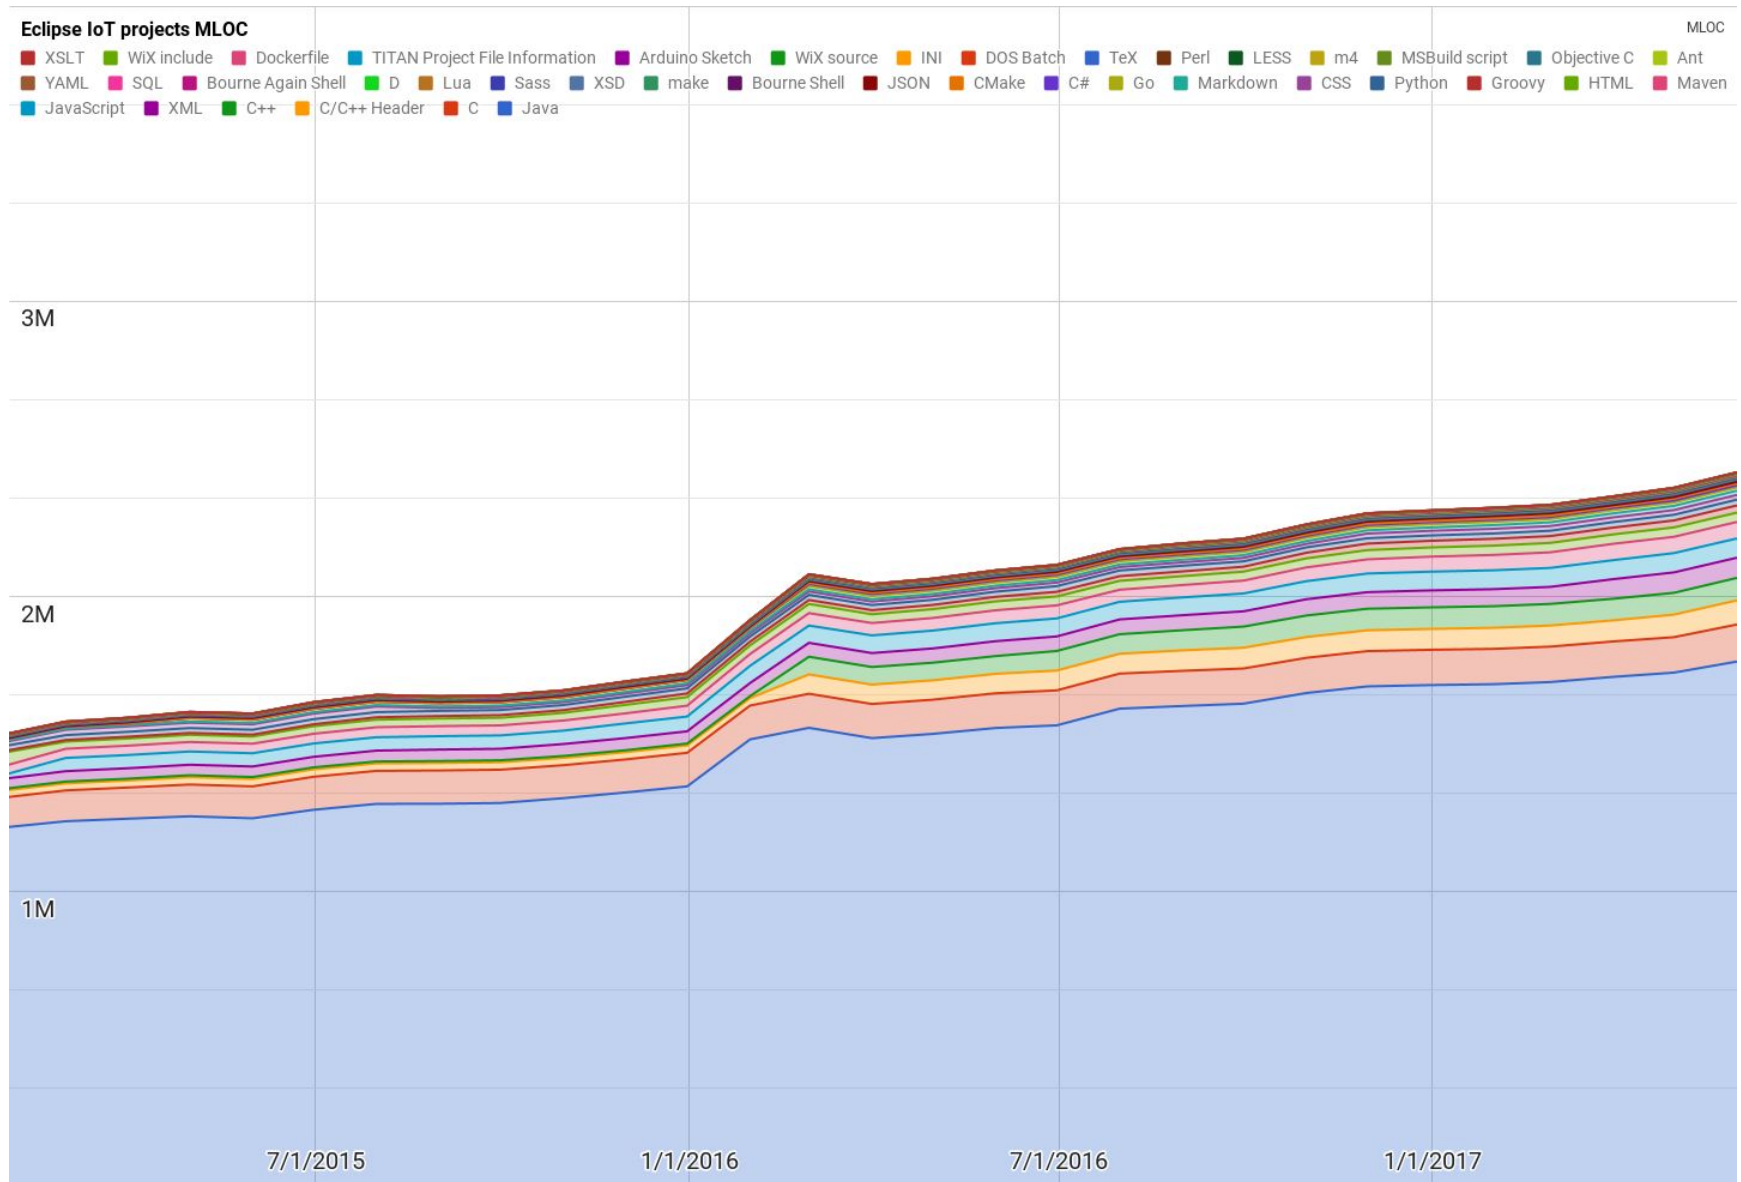

Websites

| | |
|--|--------------------------------------|
| Number of unique visitors this month | 142K |
| Month-over-month variation | +7% |
| Project with the highest growth this month | Eclipse Kapua (+11%) |
| Year-over-year variation | +20% (1.29K → 1.55M visitors) |

150000

100000

50000

7/1/2016

10/1/2016

1/1/2017

4/1/2017

7/1/2017

10/1/2017

Lines of code (as of May-31, 2017)

Mailing list subscriptions