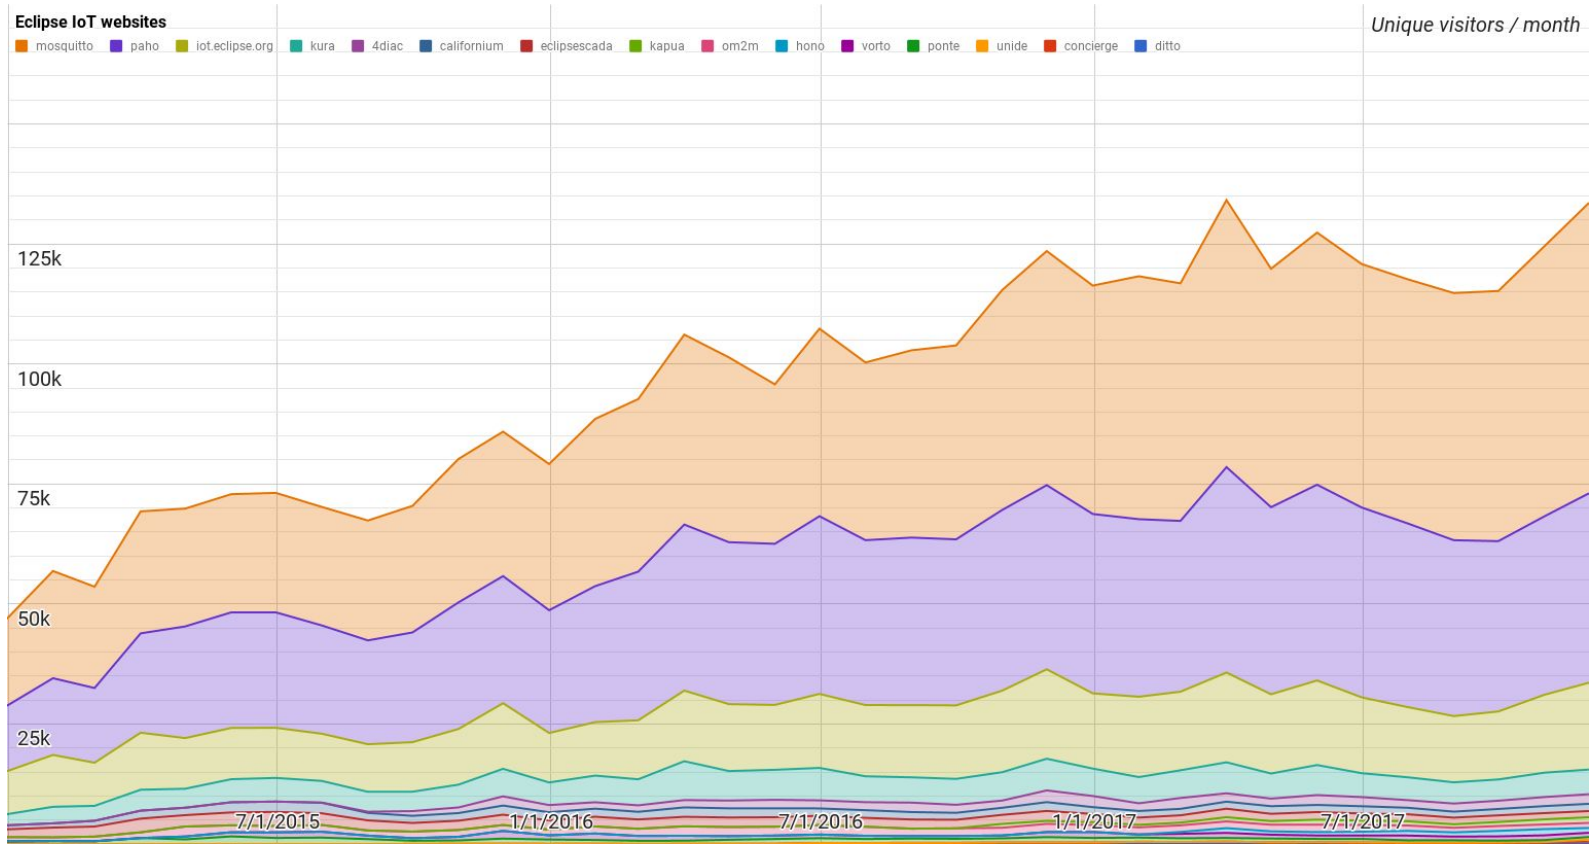

Eclipse IoT monthly report

November 2017

Monthly projects development activity

NOV '17

(color indicates variation compared to previous month)

	Opened bugs	Closed bugs	Code authors	Commits	Posted messages	Senders
4diac	21	21	3	32	0	0
californium	13	19	5	85	0	0
concierge	0	0	1	1	0	0
ditto	0	0	13	130	0	0
eclipsescada	0	0	0	0	0	0
edje	0	0	0	0	0	0
hawkbit	3	3	2	9	0	0
hono	0	0	6	53	0	0
kapua	0	0	9	225	0	0
krikkit	0	0	0	0	0	0
kura	0	0	9	55	0	0
leshan	18	12	2	36	0	0
milo	0	0	3	61	0	0
mosquitto	0	0	0	0	0	0
om2m	32	32	3	53	0	0
paho	0	0	12	57	0	0
paho.incubator	0	0	0	0	0	0
ponte	0	0	1	1	0	0
risev2g	0	0	0	0	0	0
smarthome	0	0	20	95	0	0
tinydtls	0	1	0	0	0	0
unide	0	0	2	2	0	0
vorto	0	0	5	28	0	0
wakaama	1	0	3	5	0	0
whiskers	0	0	1	6	0	0
ALL PROJECTS	88	88	100	934	0	0

Yearly projects development activity

DEC '16 - NOV '17

(color indicates variation compared to previous period)

	Opened bugs	Closed bugs	Code authors	Commits	Posted messages	Senders
4diac	184	184	9	355	57	9
californium	125	115	25	697	445	33
concierge	5	5	5	16	2	1
ditto	9	3	24	192	0	0
eclipsescada	6	1	3	273	0	0
edje	0	1	1	2	8	5
hawkbit	56	47	8	191	14	9
hono	152	134	23	855	336	31
kapua	355	281	27	3032	438	19
krikkit	0	0	0	0	1	1
kura	377	402	12	1288	167	28
leshan	93	79	18	329	299	74
milo	28	24	10	226	97	20
mosquitto	187	113	30	156	248	74
om2m	250	284	5	281	13	12
paho	580	414	82	1053	322	140
paho.incubator	0	0	0	0	0	0
ponte	21	5	3	10	4	3
risev2g	1	4	1	7	0	0
smarthome	750	676	85	1182	35	9
tinydtls	20	22	3	35	80	12
unide	10	7	5	29	7	3
vorto	164	213	14	374	11	9
wakaama	60	51	16	151	95	51
whiskers	0	0	2	7	4	3
ALL PROJECTS	3433	3065	359	10741	2683	351

Websites

Number of unique visitors this month	133.5K
Month-over-month variation	+7%
Project with the highest growth this month	Eclipse Kapua (+11%)
Year-over-year variation	+19% (1.21K → 1.45M visitors)