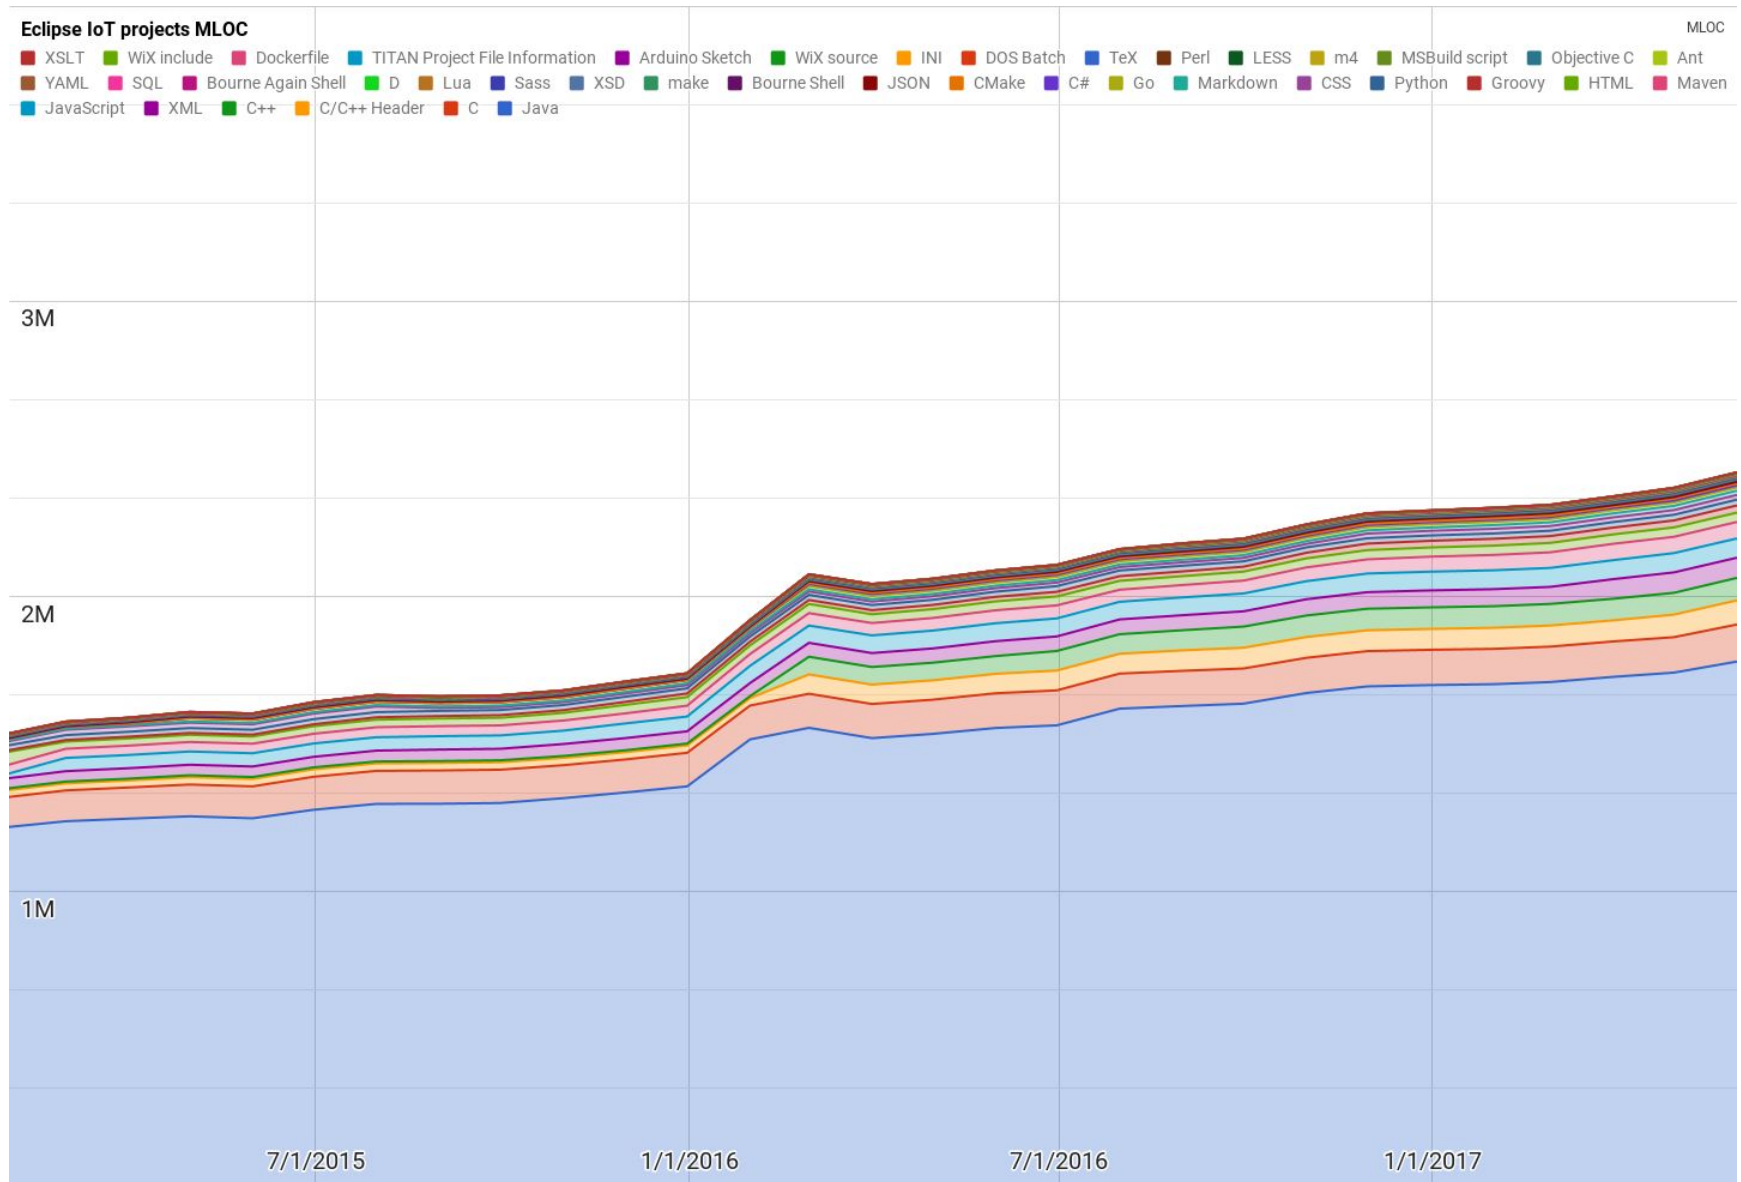

Eclipse IoT monthly report

November 2017

Monthly projects development activity

NOV '17

(color indicates variation compared to previous month)

	Opened bugs	Closed bugs	Code authors	Commits	Posted messages	Senders
4diac	21	21	3	32	0	0
californium	13	19	5	85	0	0
concierge	0	0	1	1	0	0
ditto	0	0	13	130	0	0
eclipsescada	0	0	0	0	0	0
edje	0	0	0	0	0	0
hawkbit	3	3	2	9	0	0
hono	0	0	6	53	0	0
kapua	0	0	9	225	0	0
krikkit	0	0	0	0	0	0
kura	0	0	9	55	0	0
leshan	18	12	2	36	0	0
milo	0	0	3	61	0	0
mosquitto	0	0	0	0	0	0
om2m	32	32	3	53	0	0
paho	0	0	12	57	0	0
paho.incubator	0	0	0	0	0	0
ponte	0	0	1	1	0	0
risev2g	0	0	0	0	0	0
smarthome	0	0	20	95	0	0
tinydtls	0	1	0	0	0	0
unide	0	0	2	2	0	0
vorto	0	0	5	28	0	0
wakaama	1	0	3	5	0	0
whiskers	0	0	1	6	0	0
ALL PROJECTS	88	88	100	934	0	0

Yearly projects development activity

DEC '16 - NOV '17

(color indicates variation compared to previous period)

	Opened bugs	Closed bugs	Code authors	Commits	Posted messages	Senders
4diac	184	184	9	355	57	9
californium	125	115	25	697	445	33
concierge	5	5	5	16	2	1
ditto	9	3	24	192	0	0
eclipsescada	6	1	3	273	0	0
edje	0	1	1	2	8	5
hawkbit	56	47	8	191	14	9
hono	152	134	23	855	336	31
kapua	355	281	27	3032	438	19
krikkit	0	0	0	0	1	1
kura	377	402	12	1288	167	28
leshan	93	79	18	329	299	74
milo	28	24	10	226	97	20
mosquitto	187	113	30	156	248	74
om2m	250	284	5	281	13	12
paho	580	414	82	1053	322	140
paho.incubator	0	0	0	0	0	0
ponte	21	5	3	10	4	3
risev2g	1	4	1	7	0	0
smarthome	750	676	85	1182	35	9
tinydtls	20	22	3	35	80	12
unide	10	7	5	29	7	3
vorto	164	213	14	374	11	9
wakaama	60	51	16	151	95	51
whiskers	0	0	2	7	4	3
ALL PROJECTS	3433	3065	359	10741	2683	351

Websites

Number of unique visitors this month	133.5K
Month-over-month variation	+7%
Project with the highest growth this month	Eclipse Kapua (+11%)
Year-over-year variation	+19% (1.21K → 1.45M visitors)

Downloads

Lines of code (as of May-31, 2017)

Mailing list subscriptions