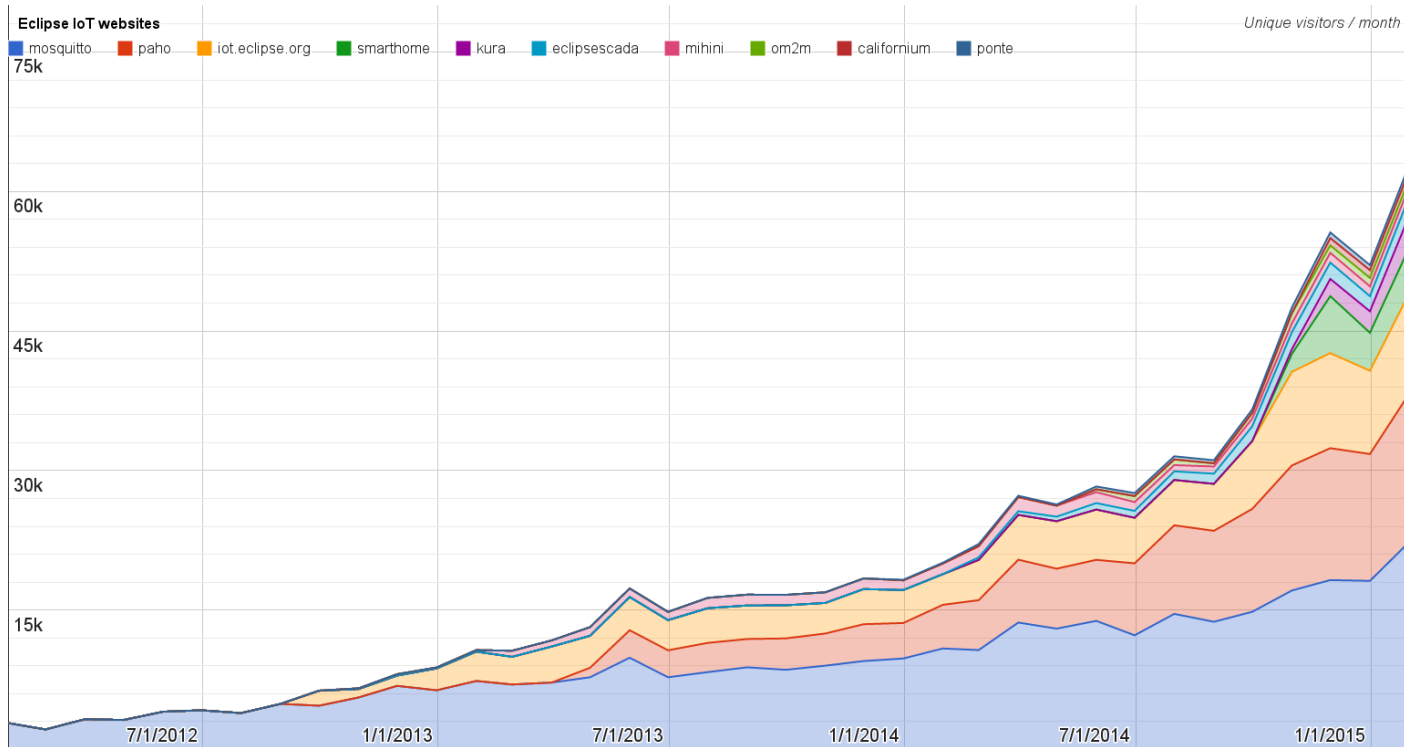

Eclipse IoT monthly report

January 2015

Monthly projects development activity

JAN '15

(color indicates variation compared to previous month)

	Opened bugs	Closed bugs	Code authors	Commits	Posted messages	Senders
californium	1	0	3	29	25	8
concierge	0	0	2	19	0	0
eclipsecada	0	0	1	9	0	0
krikkit	0	0	0	0	0	0
kura	3	6	6	65	17	5
leshan	0	0	0	0	49	11
mihini	0	0	0	0	13	8
moquette	0	0	0	0	0	0
mosquitto	9	15	1	39	47	16
om2m	0	0	0	0	0	0
paho	12	16	3	14	110	26
ponte	0	0	0	0	0	0
smarhome	11	12	9	55	0	0
wakaama	0	0	1	4	2	2
ALL PROJECTS	36	49	26	234	263	76

- Notes:

- SmartHome is only using Forums (not tracked)
- Recent traffic increase on Kura forum (not tracked either)
- Leshan mailing list already active although project is stil awaiting provisioning

Yearly projects development activity

FEB '14 - JAN '15 (color indicates variation compared to previous period)

	Opened bugs	Closed bugs	Code authors	Commits	Posted messages	Senders
californium	11	8	15	201	180	21
concierge	36	42	3	233	99	13
eclipsescada	62	37	2	1713	4	3
krikkit	6	4	4	15	26	8
kura	21	20	16	679	216	26
leshan	0	0	0	0	50	12
mihini	1	1	1	1	76	19
moquette	0	0	4	9	0	0
mosquito	47	21	2	523	378	77
om2m	5	3	3	19	64	16
paho	194	177	25	602	1183	130
ponte	1	1	6	30	4	2
smarthome	79	89	26	439	0	0
wakaama	6	1	15	53	33	10
ALL PROJECTS	469	404	122	4517	2313	337

Websites

Number of unique visitors this month	63K
Month-over-month variation	+20.8%
Project with the highest growth this month	Kura (+49%)
Year-over-year variation	+136% (190K → 449K unique visitors)

Downloads