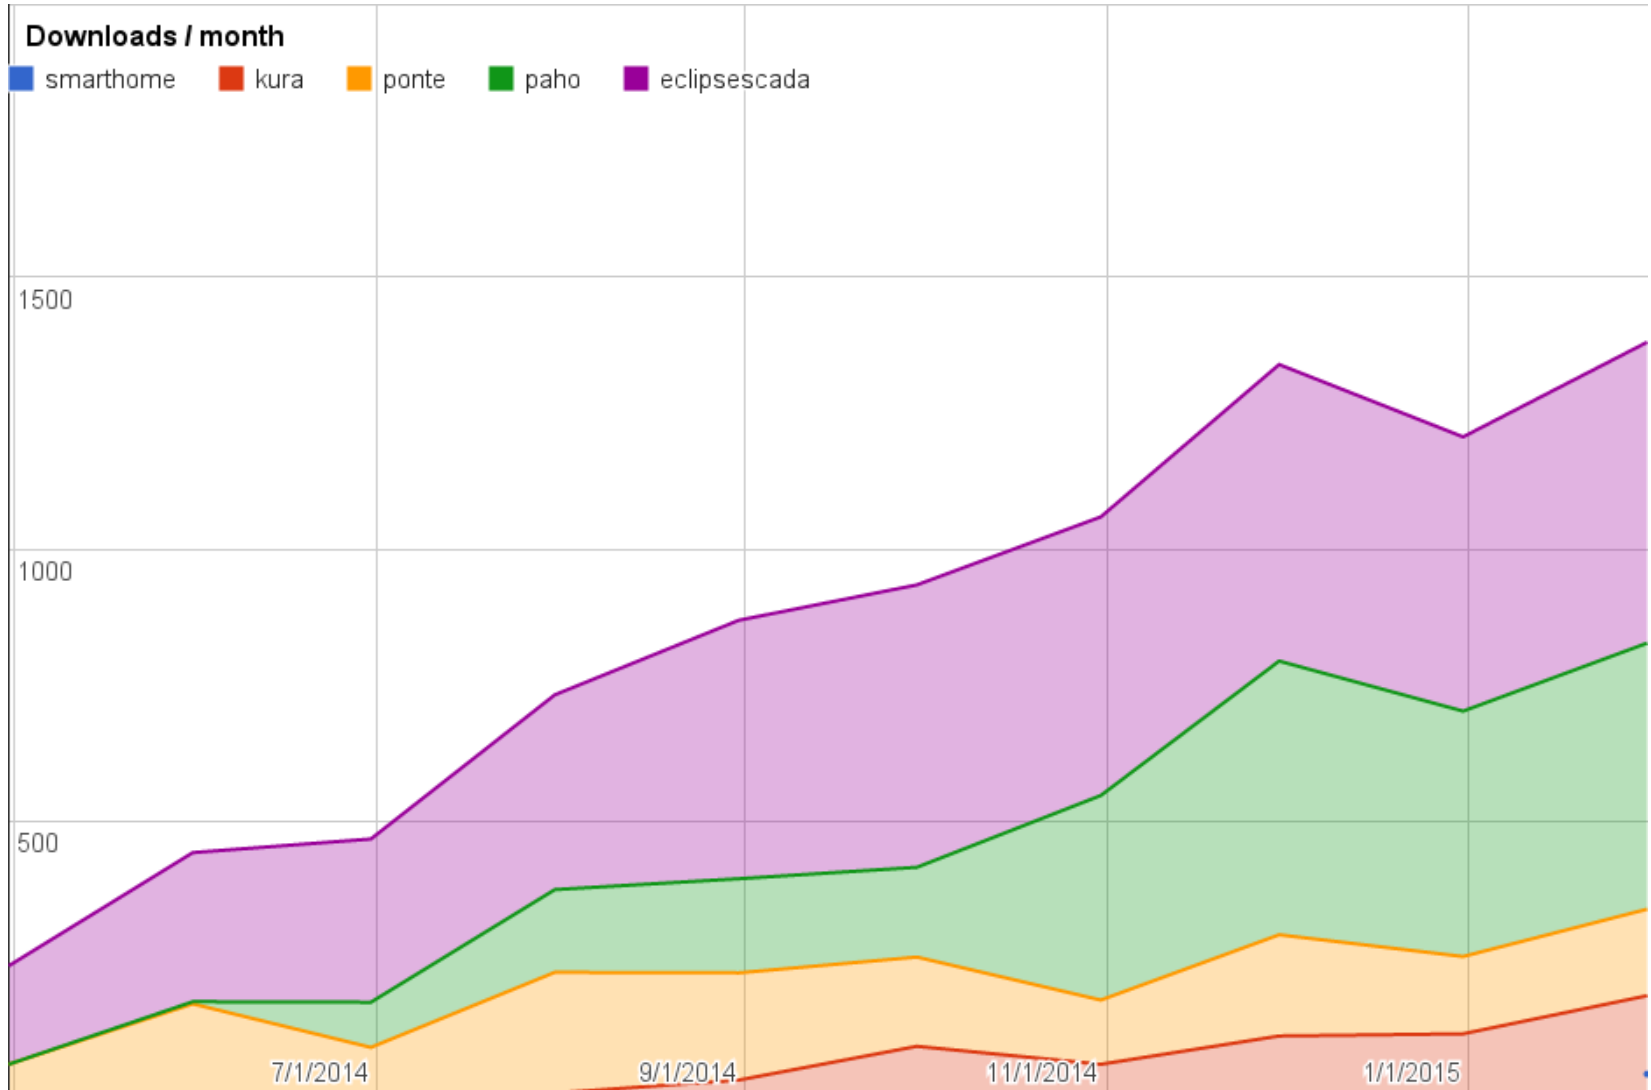

Eclipse IoT monthly report

January 2015

Monthly projects development activity

JAN '15

(color indicates variation compared to previous month)

	Opened bugs	Closed bugs	Code authors	Commits	Posted messages	Senders
californium	1	0	3	29	25	8
concierge	0	0	2	19	0	0
eclipsecada	0	0	1	9	0	0
krikkit	0	0	0	0	0	0
kura	3	6	6	65	17	5
leshan	0	0	0	0	49	11
mihini	0	0	0	0	13	8
moquette	0	0	0	0	0	0
mosquitto	9	15	1	39	47	16
om2m	0	0	0	0	0	0
paho	12	16	3	14	110	26
ponte	0	0	0	0	0	0
smarhome	11	12	9	55	0	0
wakaama	0	0	1	4	2	2
ALL PROJECTS	36	49	26	234	263	76

FEB '14 - JAN '15 (color indicates variation compared to previous period)

	Opened bugs	Closed bugs	Code authors	Commits	Posted messages	Senders
californium	11	8	15	201	180	21
concierge	36	42	3	233	99	13
eclipsescada	62	37	2	1713	4	3
krikkit	6	4	4	15	26	8
kura	21	20	16	679	216	26
leshan	0	0	0	0	50	12
mihini	1	1	1	1	76	19
moquette	0	0	4	9	0	0
mosquito	47	21	2	523	378	77
om2m	5	3	3	19	64	16
paho	194	177	25	602	1183	130
ponte	1	1	6	30	4	2
smarthome	79	89	26	439	0	0
wakaama	6	1	15	53	33	10
ALL PROJECTS	469	404	122	4517	2313	337

Websites

Number of unique visitors this month	63K
Month-over-month variation	+20.8%
Project with the highest growth this month	Kura (+49%)
Year-over-year variation	+136% (190K → 449K unique visitors)

Downloads

Sandbox servers (MQTT, CoAP, LwM2M)

MQTT (Mosquitto)

- 370 active clients (+20% monthly increase)

CoAP

- 58 unique IP addresses (+7% monthly increase)

LwM2M

- N/A
 - note: sandbox has been moved to leshan.eclipse.org ; metrics collection process needs to be updated