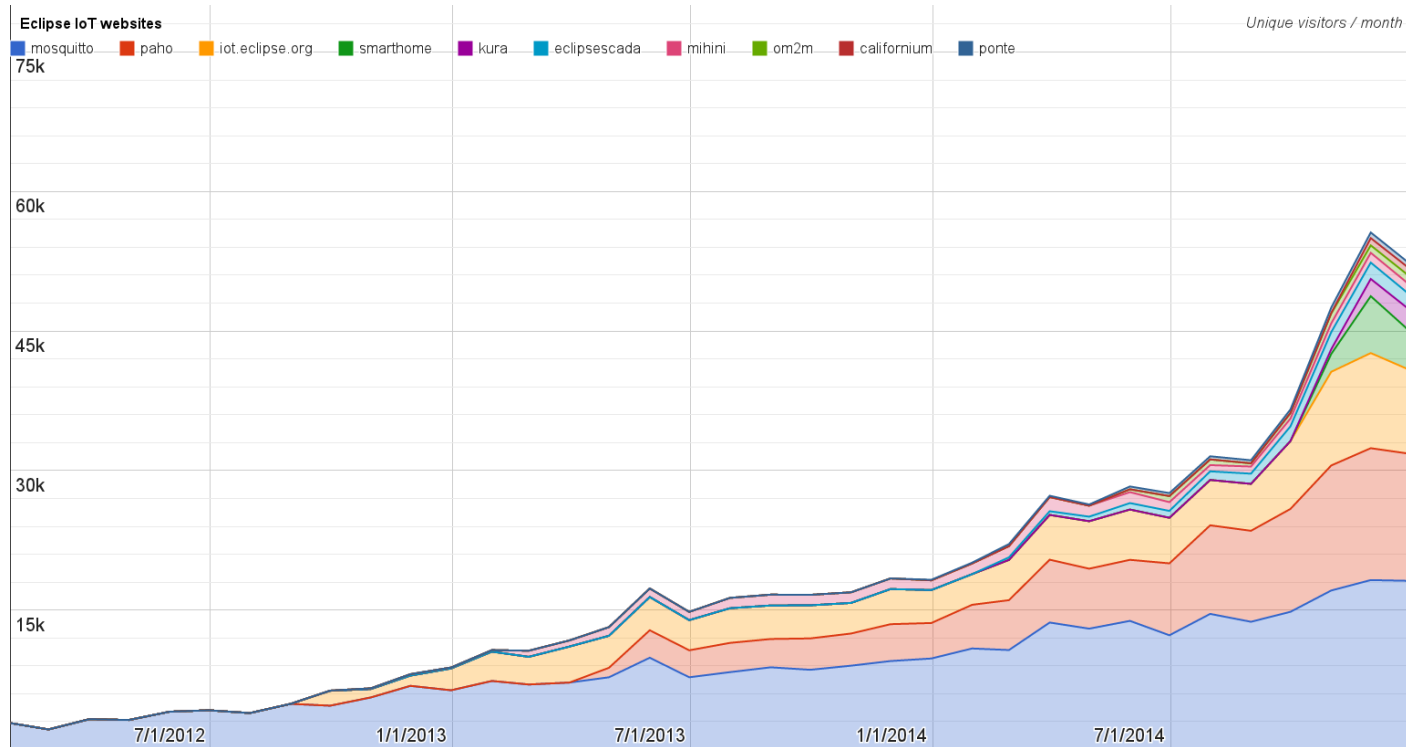

# Monthly projects development activity

DEC '14

*(color indicates variation compared to previous month)*

	Opened bugs	Closed bugs	Code authors	Commits	Posted messages	Senders
californium	0	1	3	10	22	7
concierge	0	0	2	49	30	4
eclipsescada	0	2	1	5	0	0
krikkit	0	2	1	2	0	0
kura	0	0	5	56	6	6
mihini	0	0	0	0	12	4
moquette	0	0	0	0	0	0
mosquitto	4	1	1	1	38	17
om2m	1	0	0	0	0	0
paho	9	7	5	6	34	16
ponte	0	0	0	0	0	0
smarhome	9	2	8	19	0	0
wakaama	0	0	3	10	9	2
ALL PROJECTS	23	15	29	158	151	56

- Notes:

- SmartHome is only using Forums (not tracked)

# Yearly projects development activity

JAN '13 - DEC '14

(color indicates variation compared to previous period)

	Opened bugs	Closed bugs	Code authors	Commits	Posted messages	Senders
californium	10	8	14	172	155	18
concierge	36	42	3	210	99	13
eclipsescada	64	38	2	1974	9	3
krikkit	6	4	4	15	26	8
kura	18	14	15	614	195	25
mihini	1	1	1	1	69	18
moquette	0	0	4	13	0	0
mosquitto	40	7	2	484	363	73
om2m	5	3	3	19	64	16
paho	188	165	23	602	1125	121
ponte	1	1	6	30	4	2
smarhome	71	77	23	400	0	0
wakaama	6	1	15	59	31	9
<b>ALL PROJECTS</b>	<b>446</b>	<b>361</b>	<b>101</b>	<b>4593</b>	<b>2140</b>	<b>288</b>

# Websites

Number of unique visitors this month	52K
Month-over-month variation	-6%
Project with the highest growth this month	Kura (+20%)
Year-over-year variation	+124% (181K → 406K unique visitors)