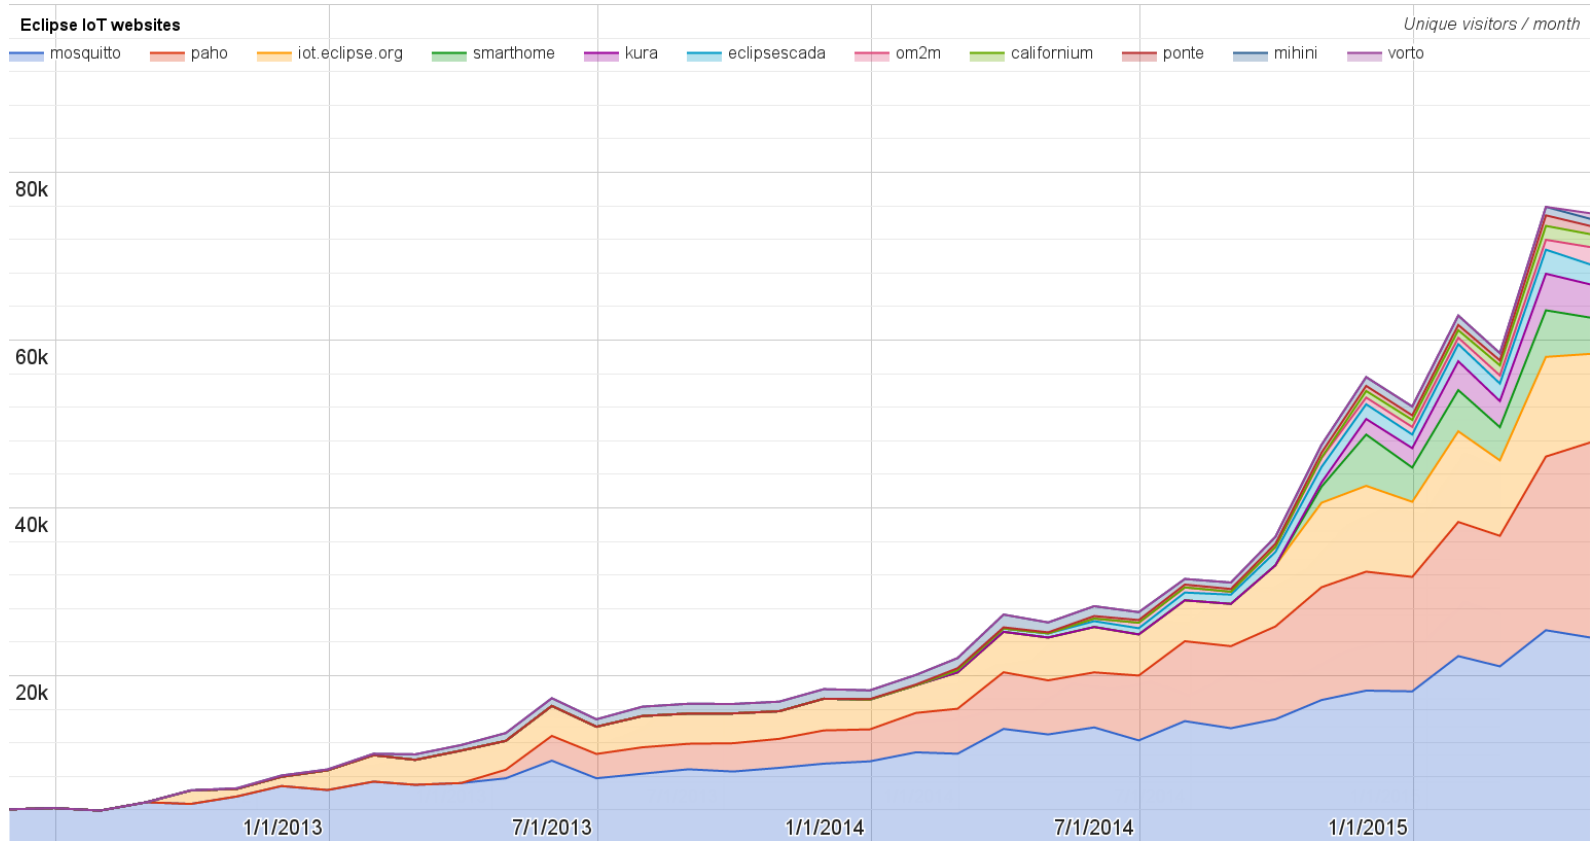

- Notes:

- 2 new projects in the dashboard: Vorto and Rise V2G

# Websites

Number of unique visitors this month	75.1K
Month-over-month variation	-1%
Project with the highest growth this month	OM2M (+75%)
Year-over-year variation	+152% (231K → 582K unique visitors)