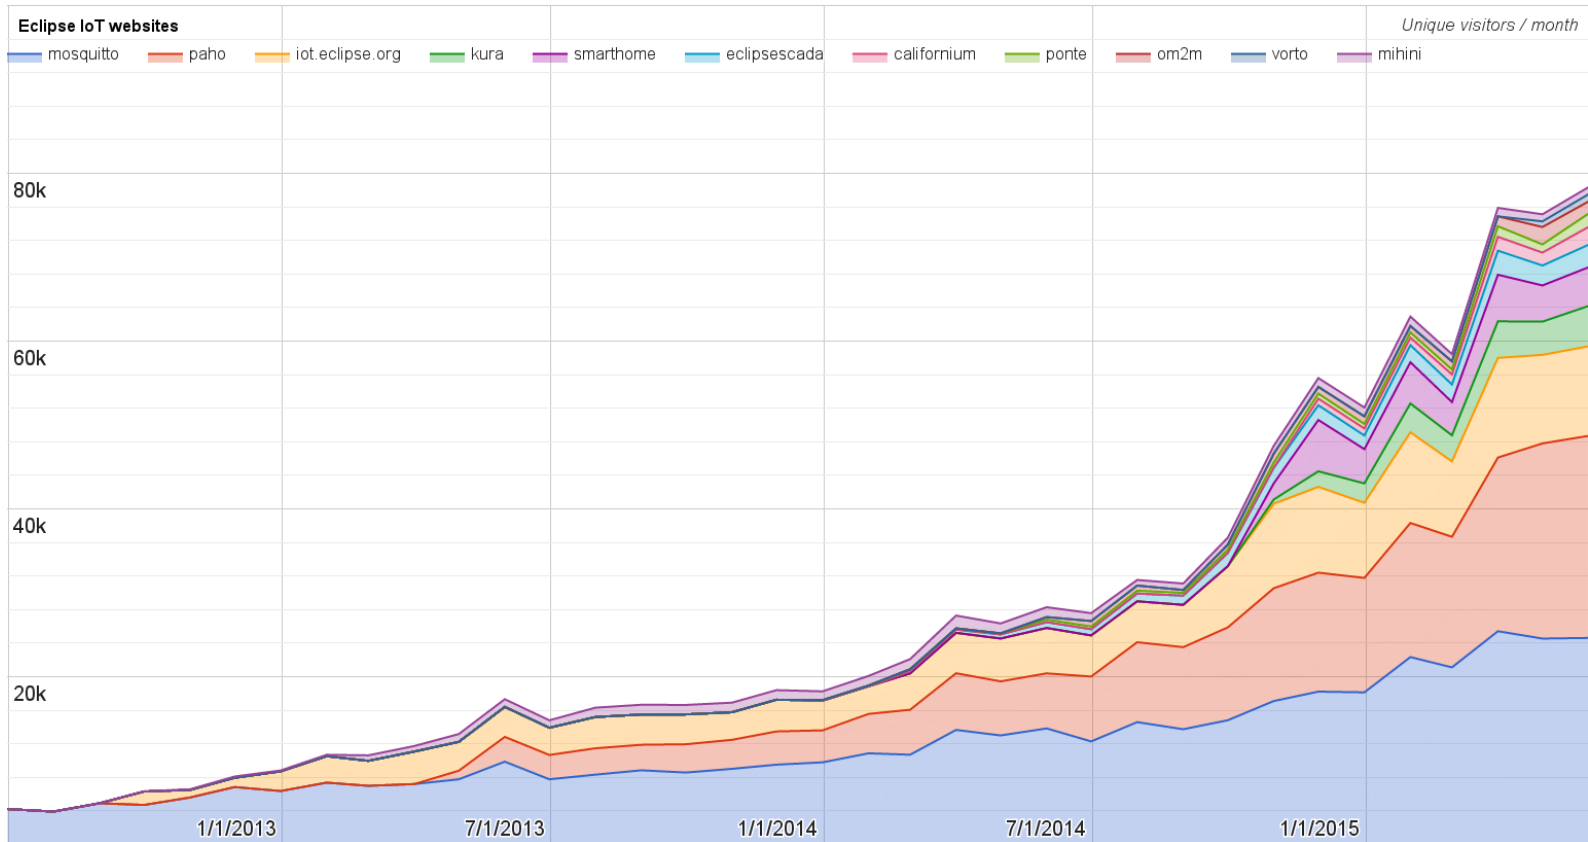

# Monthly projects development activity

MAY '15

(color indicates variation compared to previous month)

	Opened bugs	Closed bugs	Code authors	Commits	Posted messages	Senders
californium	3	1	1	28	15	7
concierge	2	2	2	19	6	3
eclipsescada	0	12	1	112	0	0
krikkit	0	0	1	1	0	0
kura	1	0	5	79	1	1
leshan	1	0	2	3	5	4
mihini	0	0	0	0	2	2
moquette	0	0	1	27	0	0
mosquito	4	4	1	13	20	12
om2m	0	0	0	0	0	0
paho	11	2	1	13	71	13
ponte	0	0	0	0	0	0
risev2g	0	0	0	0	0	0
smarthome	20	14	9	40	0	0
vorto	0	0	0	0	0	0
wakaama	0	0	1	16	40	10
ALL PROJECTS	42	35	25	351	160	52

# Yearly projects development activity

JUNE '14 - MAY '15 (color indicates variation compared to previous period)

	Opened bugs	Closed bugs	Code authors	Commits	Posted messages	Senders
californium	24	18	10	334	260	28
concierge	33	41	3	213	91	11
eclipsescada	19	22	3	1160	20	4
krikkit	5	4	3	25	27	5
kura	26	21	16	823	216	31
leshan	5	2	9	101	169	24
mihini	2	1	0	0	58	10
moquette	0	0	3	172	0	0
mosquito	76	51	2	363	545	103
om2m	9	10	4	44	47	11
paho	205	162	19	363	1179	127
ponte	1	1	4	17	4	2
risev2g	0	0	1	1	2	2
smarthome	129	137	31	464	0	0
vorto	0	0	1	1	0	0
wakaama	5	3	10	248	127	23
<b>ALL PROJECTS</b>	<b>539</b>	<b>473</b>	<b>119</b>	<b>4329</b>	<b>2745</b>	<b>381</b>

# Websites

Number of unique visitors this month	78.3K
Month-over-month variation	<b>+4%</b>
Project with the highest growth this month	Ponte <b>(+63%)</b>
Year-over-year variation	<b>+161%</b> (242K → 632K unique visitors)