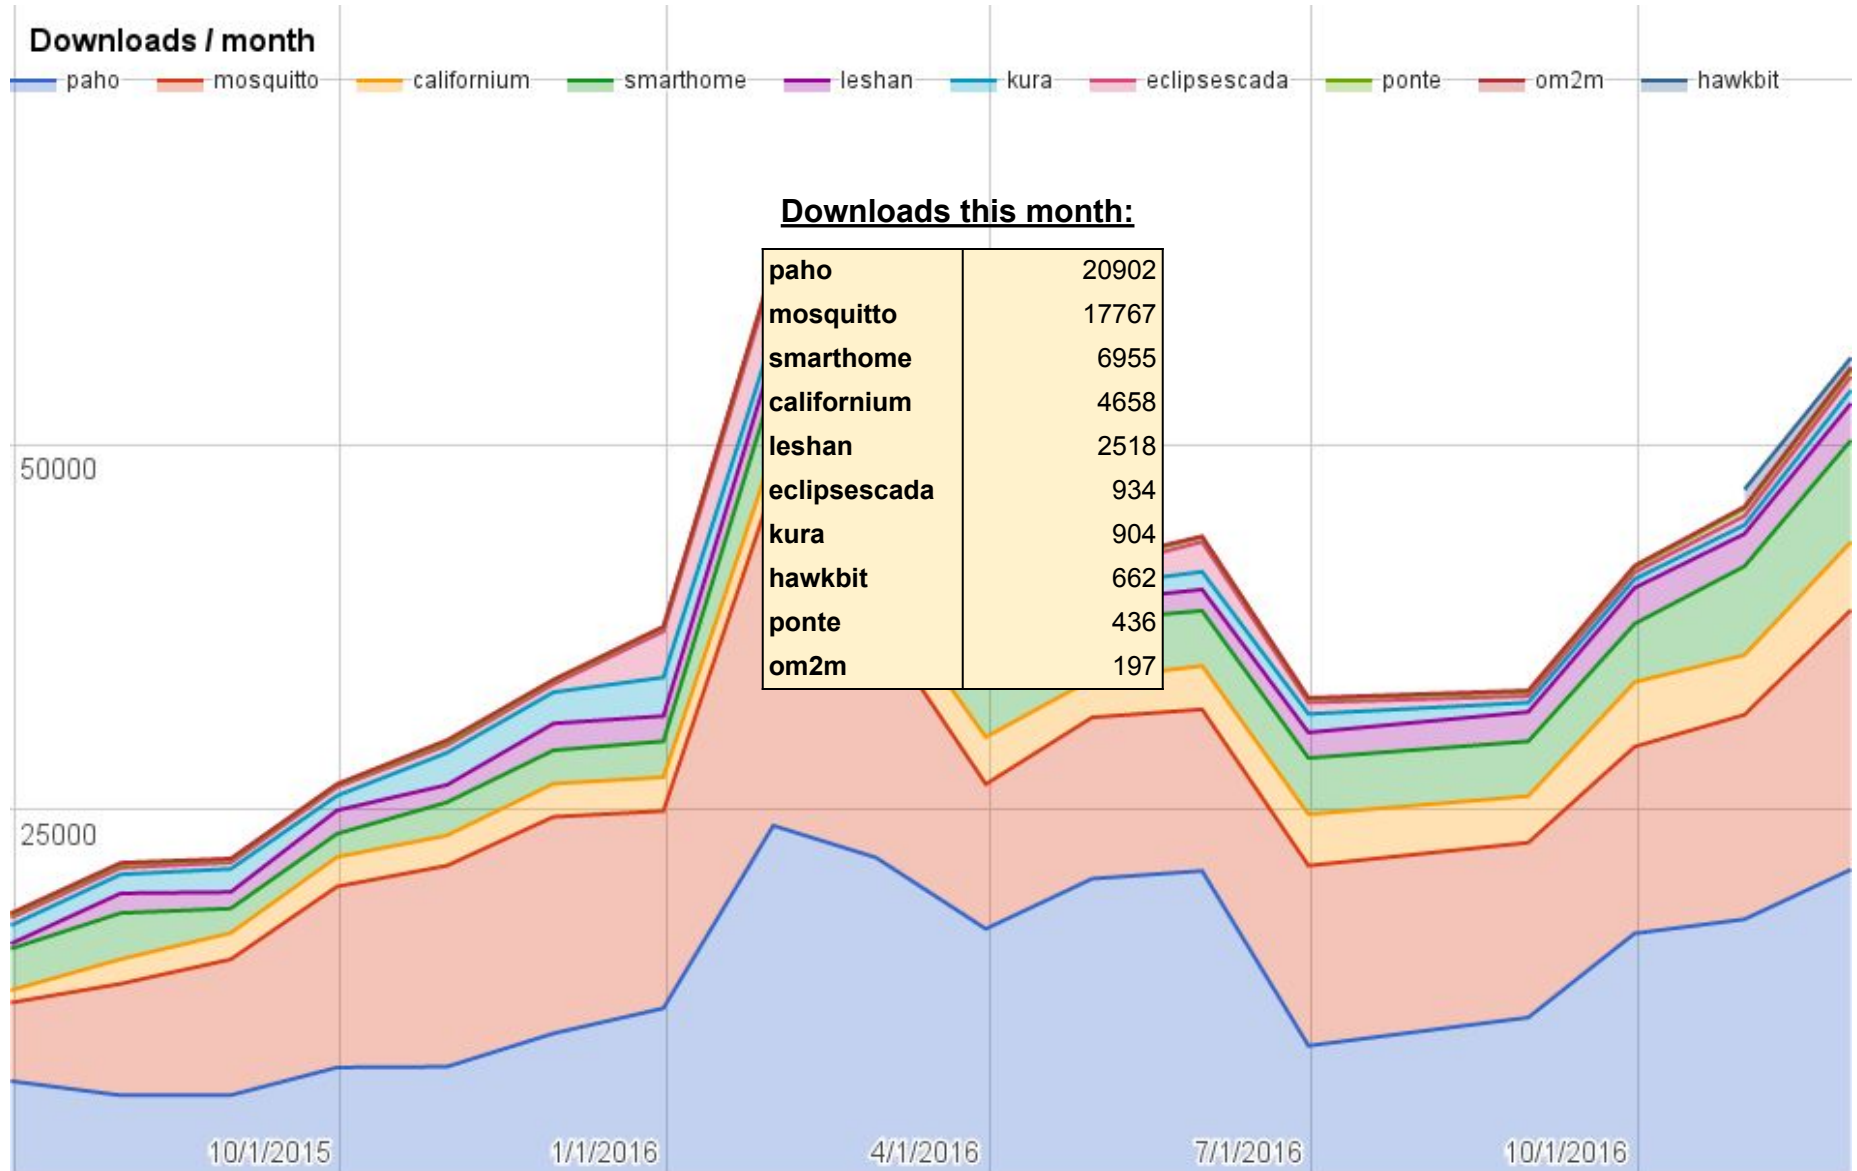

Yearly projects development activity

DEC '15 - NOV '16

(color indicates variation compared to previous period)

	Opened bugs	Closed bugs	Code authors	Commits	Posted messages	Senders
4diac	91	156	12	176	12	2
californium	93	87	22	309	224	12
concierge	25	27	4	24	20	7
eclipsescada	2	19	3	352	3	1
edje	1	0	2	2	1	1
hawkbit	31	17	25	1396	0	0
hono	56	45	7	354	125	6
krikkit	0	1	1	1	0	0
kura	450	263	21	1524	105	19
leshan	73	62	20	413	107	18
milo	47	42	9	140	13	6
mosquito	287	181	19	214	256	38
om2m	1	1	6	65	21	4
paho	819	610	55	418	333	44
paho.incubator	0	0	0	0	0	0
ponte	2	0	3	7	0	0
risev2g	4	1	1	17	1	1
smarhome	847	726	88	1035	51	6
tinydtls	0	2	2	14	25	3
vorto	271	159	20	412	0	1
wakaama	64	54	14	197	60	12
whiskers	2	0	3	31	1	1
ALL PROJECTS	3166	2453	337	7101	1358	44

Websites

Number of unique visitors this month	133K
Month-over-month variation	+7%
Project with the highest growth this month	Eclipse Vorto (+75%)
Year-over-year variation	+48% (870K → 1.30M visitors)

Downloads

Lines of code (as of Aug-31, 2016)

Mailing list subscriptions

Sandbox servers (MQTT, CoAP, LwM2M)

MQTT (Mosquitto)

- 916 active clients (+12% monthly)

CoAP

- 131 unique IP addresses (+211% monthly)

LWM2M