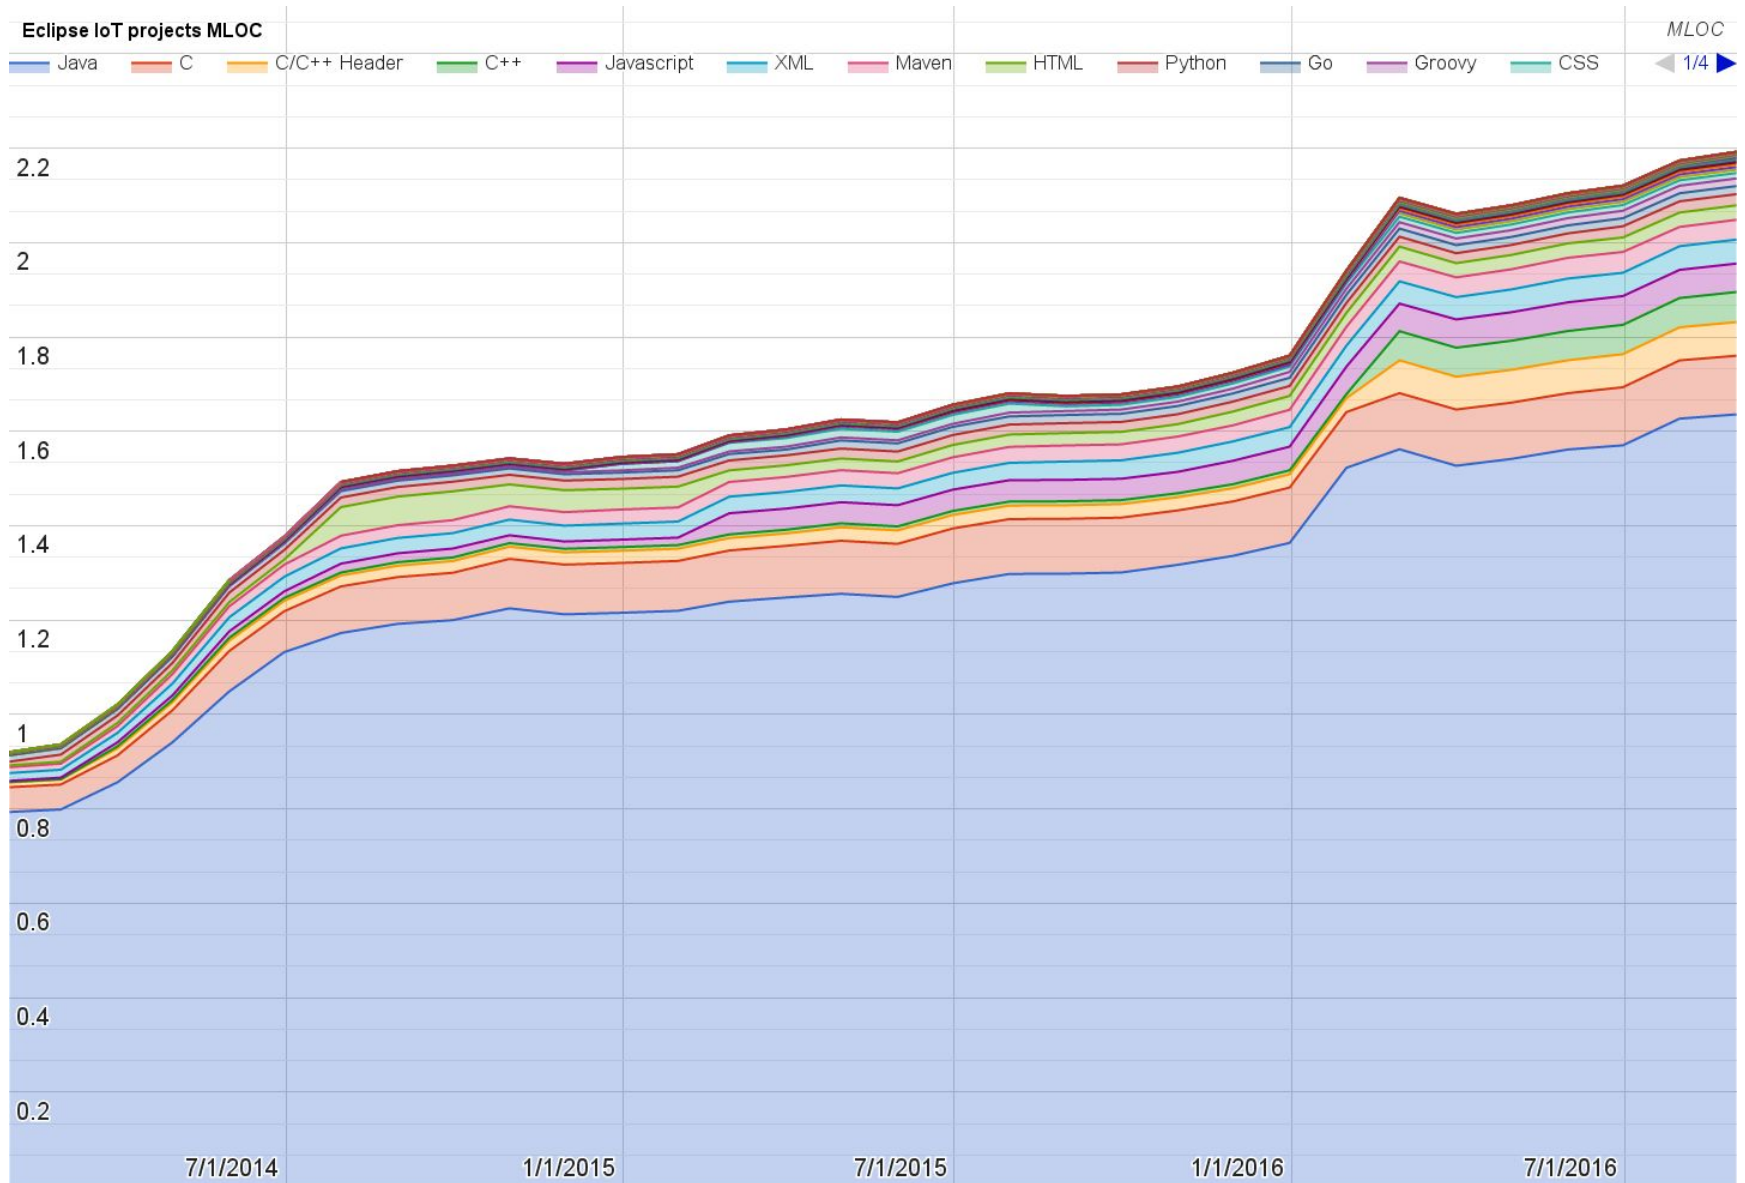

Eclipse IoT monthly report

November 2016

Monthly projects development activity

NOV '16

(color indicates variation compared to previous month)

	Opened bugs	Closed bugs	Code authors	Commits	Posted messages	Senders
4diac	2	1	0	0	0	0
californium	24	24	2	10	2	1
concierge	1	1	0	0	1	1
eclipsescada	0	0	0	0	0	0
edje	1	0	0	0	0	0
hawkbit	2	6	5	8	0	0
hono	0	3	1	4	0	0
krikkit	0	0	0	0	0	0
kura	86	52	7	43	2	1
leshan	7	2	3	8	1	1
milo	10	11	3	14	0	0
mosquito	18	4	0	0	0	0
om2m	0	0	0	0	0	0
paho	46	25	2	5	2	2
paho.incubator	0	0	0	0	0	0
ponte	2	0	0	0	0	0
risev2g	2	0	1	2	0	0
smarthome	79	72	10	21	0	0
tinydtls	0	0	0	0	1	1
vorto	17	17	2	5	0	0
wakaama	2	0	0	0	0	0
whiskers	0	0	0	0	0	0
ALL PROJECTS	299	218	36	120	9	7

Yearly projects development activity

DEC '15 - NOV '16

(color indicates variation compared to previous period)

	Opened bugs	Closed bugs	Code authors	Commits	Posted messages	Senders
4diac	91	156	12	176	12	2
californium	93	87	22	309	224	12
concierge	25	27	4	24	20	7
eclipsescada	2	19	3	352	3	1
edje	1	0	2	2	1	1
hawkbit	31	17	25	1396	0	0
hono	56	45	7	354	125	6
krikkit	0	1	1	1	0	0
kura	450	263	21	1524	105	19
leshan	73	62	20	413	107	18
milo	47	42	9	140	13	6
mosquito	287	181	19	214	256	38
om2m	1	1	6	65	21	4
paho	819	610	55	418	333	44
paho.incubator	0	0	0	0	0	0
ponte	2	0	3	7	0	0
risev2g	4	1	1	17	1	1
smarhome	847	726	88	1035	51	6
tinydtls	0	2	2	14	25	3
vorto	271	159	20	412	0	1
wakaama	64	54	14	197	60	12
whiskers	2	0	3	31	1	1
ALL PROJECTS	3166	2453	337	7101	1358	44

Websites

Number of unique visitors this month	133K
Month-over-month variation	+7%
Project with the highest growth this month	Eclipse Vorto (+75%)
Year-over-year variation	+48% (870K → 1.30M visitors)

Downloads

Lines of code (as of Aug-31, 2016)

Mailing list subscriptions

Sandbox servers (MQTT, CoAP, LwM2M)

MQTT (Mosquitto)

- 916 active clients (+12% monthly)

CoAP

- 131 unique IP addresses (+211% monthly)

LWM2M