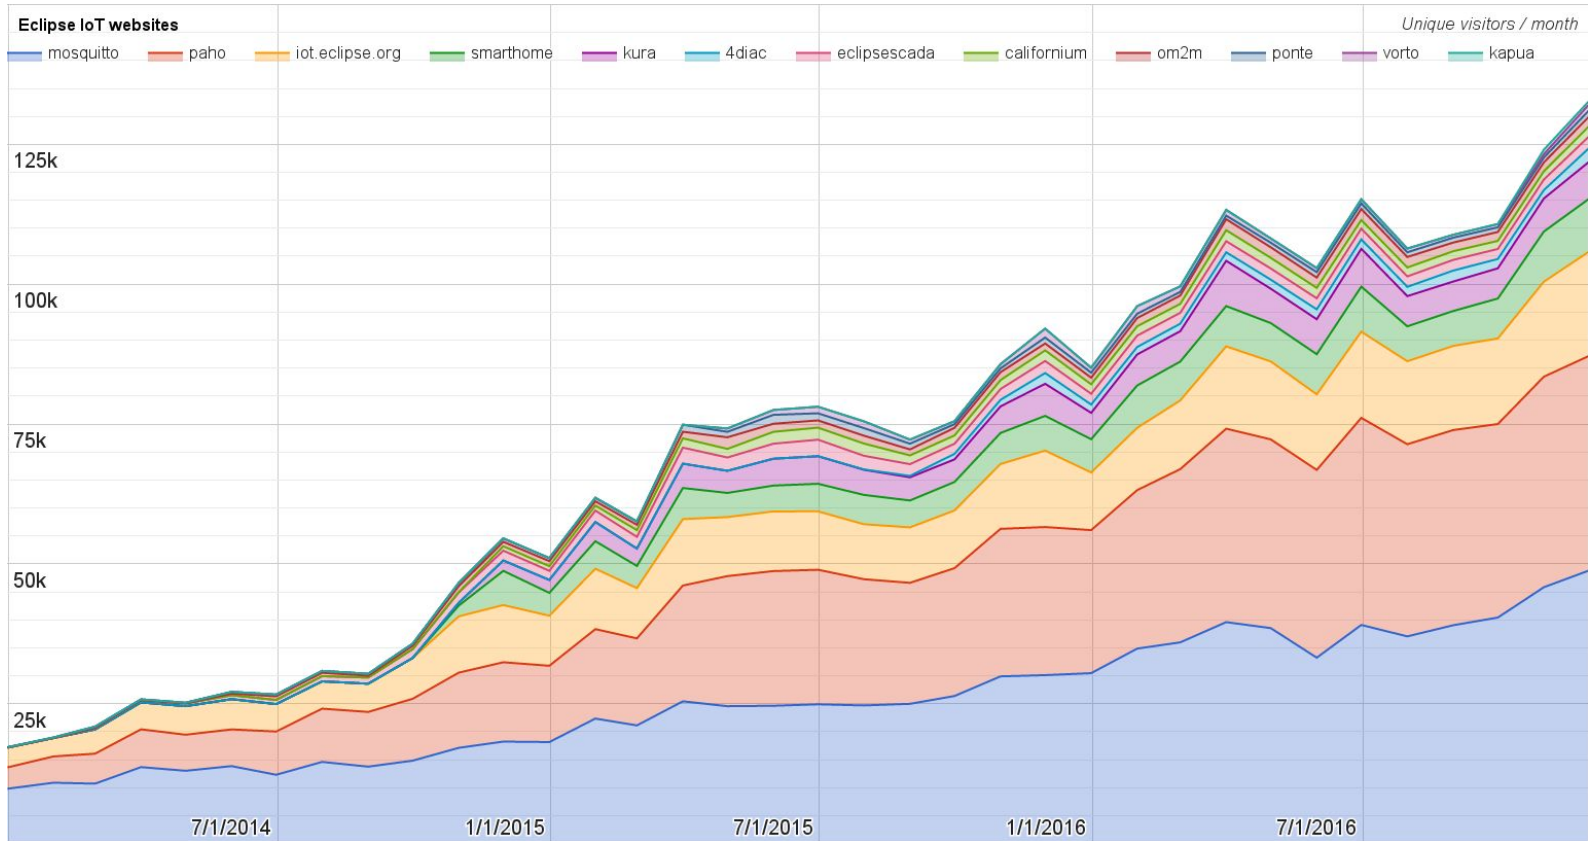

Eclipse IoT monthly report

November 2016

Monthly projects development activity

NOV '16

(color indicates variation compared to previous month)

	Opened bugs	Closed bugs	Code authors	Commits	Posted messages	Senders
4diac	2	1	0	0	0	0
californium	24	24	2	10	2	1
concierge	1	1	0	0	1	1
eclipsescada	0	0	0	0	0	0
edje	1	0	0	0	0	0
hawkbit	2	6	5	8	0	0
hono	0	3	1	4	0	0
krikkit	0	0	0	0	0	0
kura	86	52	7	43	2	1
leshan	7	2	3	8	1	1
milo	10	11	3	14	0	0
mosquito	18	4	0	0	0	0
om2m	0	0	0	0	0	0
paho	46	25	2	5	2	2
paho.incubator	0	0	0	0	0	0
ponte	2	0	0	0	0	0
risev2g	2	0	1	2	0	0
smarthome	79	72	10	21	0	0
tinydtls	0	0	0	0	1	1
vorto	17	17	2	5	0	0
wakaama	2	0	0	0	0	0
whiskers	0	0	0	0	0	0
ALL PROJECTS	299	218	36	120	9	7

Yearly projects development activity

DEC '15 - NOV '16

(color indicates variation compared to previous period)

	Opened bugs	Closed bugs	Code authors	Commits	Posted messages	Senders
4diac	91	156	12	176	12	2
californium	93	87	22	309	224	12
concierge	25	27	4	24	20	7
eclipsescada	2	19	3	352	3	1
edje	1	0	2	2	1	1
hawkbit	31	17	25	1396	0	0
hono	56	45	7	354	125	6
krikkit	0	1	1	1	0	0
kura	450	263	21	1524	105	19
leshan	73	62	20	413	107	18
milo	47	42	9	140	13	6
mosquito	287	181	19	214	256	38
om2m	1	1	6	65	21	4
paho	819	610	55	418	333	44
paho.incubator	0	0	0	0	0	0
ponte	2	0	3	7	0	0
risev2g	4	1	1	17	1	1
smarhome	847	726	88	1035	51	6
tinydtls	0	2	2	14	25	3
vorto	271	159	20	412	0	1
wakaama	64	54	14	197	60	12
whiskers	2	0	3	31	1	1
ALL PROJECTS	3166	2453	337	7101	1358	44

Websites

Number of unique visitors this month	133K
Month-over-month variation	+7%
Project with the highest growth this month	Eclipse Vorto (+75%)
Year-over-year variation	+48% (870K → 1.30M visitors)

Downloads

Lines of code (as of Aug-31, 2016)

Mailing list subscriptions

Sandbox servers (MQTT, CoAP, LwM2M)

MQTT (Mosquitto)

- 916 active clients (+12% monthly)

CoAP

- 131 unique IP addresses (+211% monthly)

LWM2M