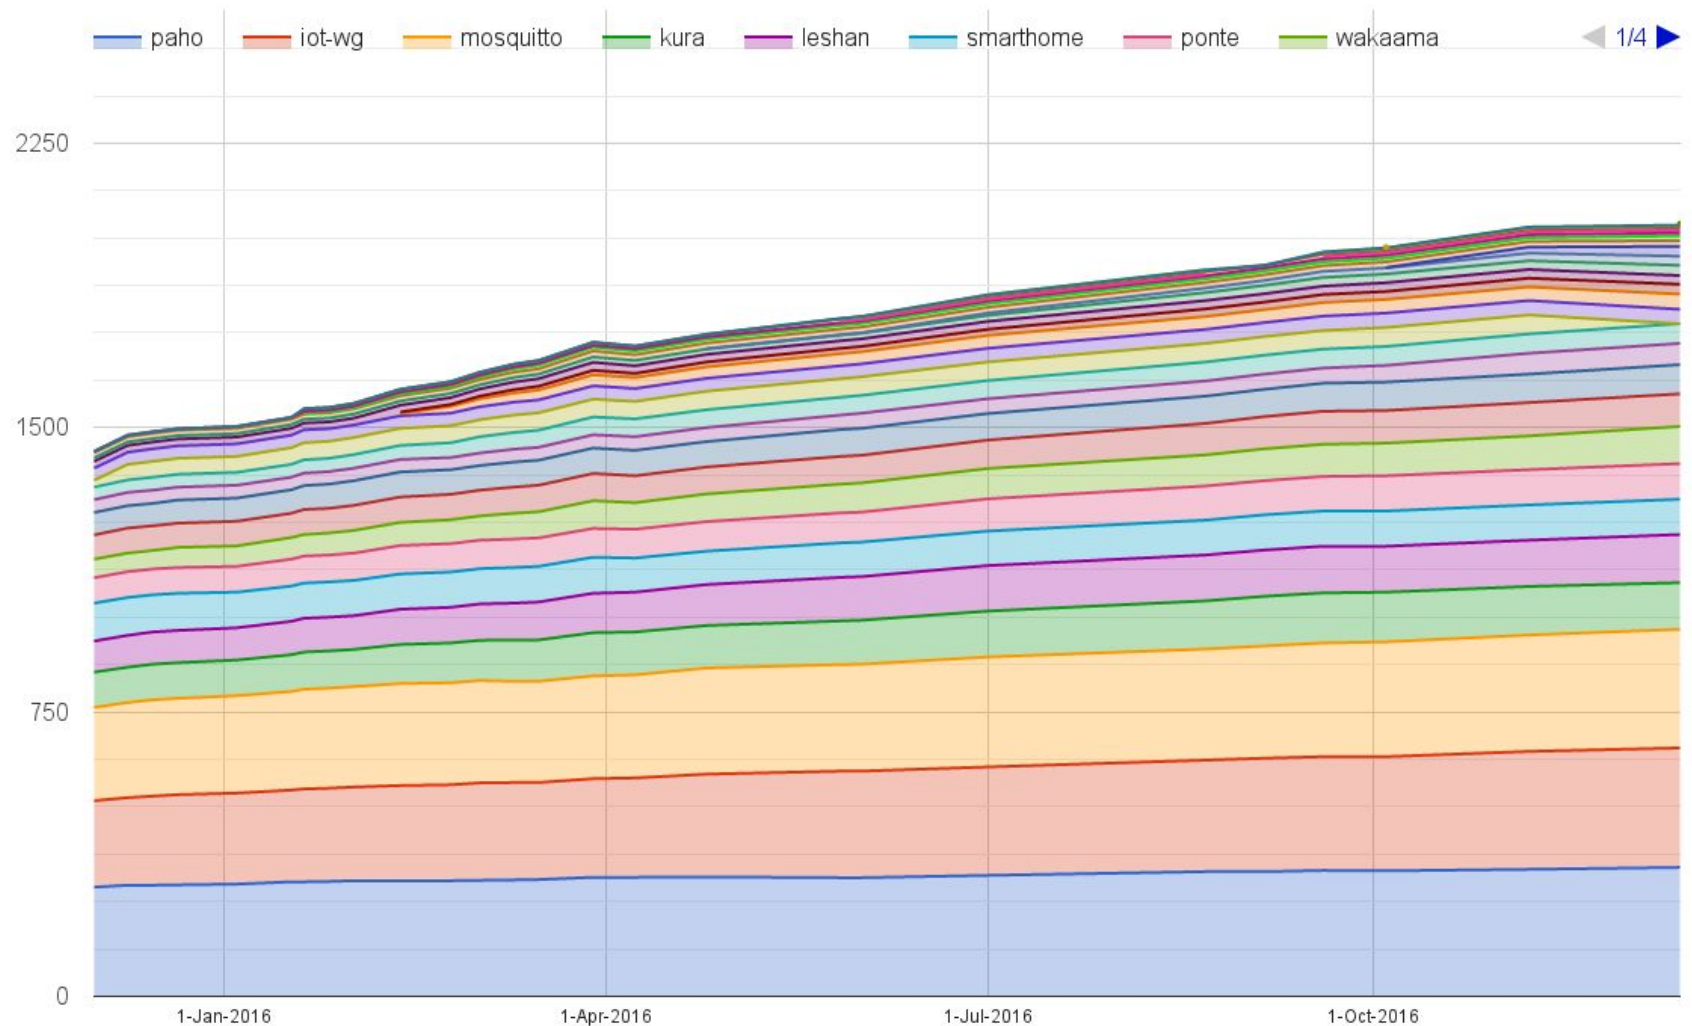

Eclipse IoT monthly report

November 2016

Monthly projects development activity

NOV '16

(color indicates variation compared to previous month)

	Opened bugs	Closed bugs	Code authors	Commits	Posted messages	Senders
4diac	2	1	0	0	0	0
californium	24	24	2	10	2	1
concierge	1	1	0	0	1	1
eclipsescada	0	0	0	0	0	0
edje	1	0	0	0	0	0
hawkbit	2	6	5	8	0	0
hono	0	3	1	4	0	0
krikkit	0	0	0	0	0	0
kura	86	52	7	43	2	1
leshan	7	2	3	8	1	1
milo	10	11	3	14	0	0
mosquito	18	4	0	0	0	0
om2m	0	0	0	0	0	0
paho	46	25	2	5	2	2
paho.incubator	0	0	0	0	0	0
ponte	2	0	0	0	0	0
risev2g	2	0	1	2	0	0
smarthome	79	72	10	21	0	0
tinydtls	0	0	0	0	1	1
vorto	17	17	2	5	0	0
wakaama	2	0	0	0	0	0
whiskers	0	0	0	0	0	0
ALL PROJECTS	299	218	36	120	9	7

Yearly projects development activity

DEC '15 - NOV '16

(color indicates variation compared to previous period)

	Opened bugs	Closed bugs	Code authors	Commits	Posted messages	Senders
4diac	91	156	12	176	12	2
californium	93	87	22	309	224	12
concierge	25	27	4	24	20	7
eclipsescada	2	19	3	352	3	1
edje	1	0	2	2	1	1
hawkbit	31	17	25	1396	0	0
hono	56	45	7	354	125	6
krikkit	0	1	1	1	0	0
kura	450	263	21	1524	105	19
leshan	73	62	20	413	107	18
milo	47	42	9	140	13	6
mosquito	287	181	19	214	256	38
om2m	1	1	6	65	21	4
paho	819	610	55	418	333	44
paho.incubator	0	0	0	0	0	0
ponte	2	0	3	7	0	0
risev2g	4	1	1	17	1	1
smarhome	847	726	88	1035	51	6
tinydtls	0	2	2	14	25	3
vorto	271	159	20	412	0	1
wakaama	64	54	14	197	60	12
whiskers	2	0	3	31	1	1
ALL PROJECTS	3166	2453	337	7101	1358	44

Websites

Number of unique visitors this month	133K
Month-over-month variation	+7%
Project with the highest growth this month	Eclipse Vorto (+75%)
Year-over-year variation	+48% (870K → 1.30M visitors)

Downloads

Lines of code (as of Aug-31, 2016)

Mailing list subscriptions

Sandbox servers (MQTT, CoAP, LwM2M)

MQTT (Mosquitto)

- 916 active clients (+12% monthly)

CoAP

- 131 unique IP addresses (+211% monthly)

LWM2M