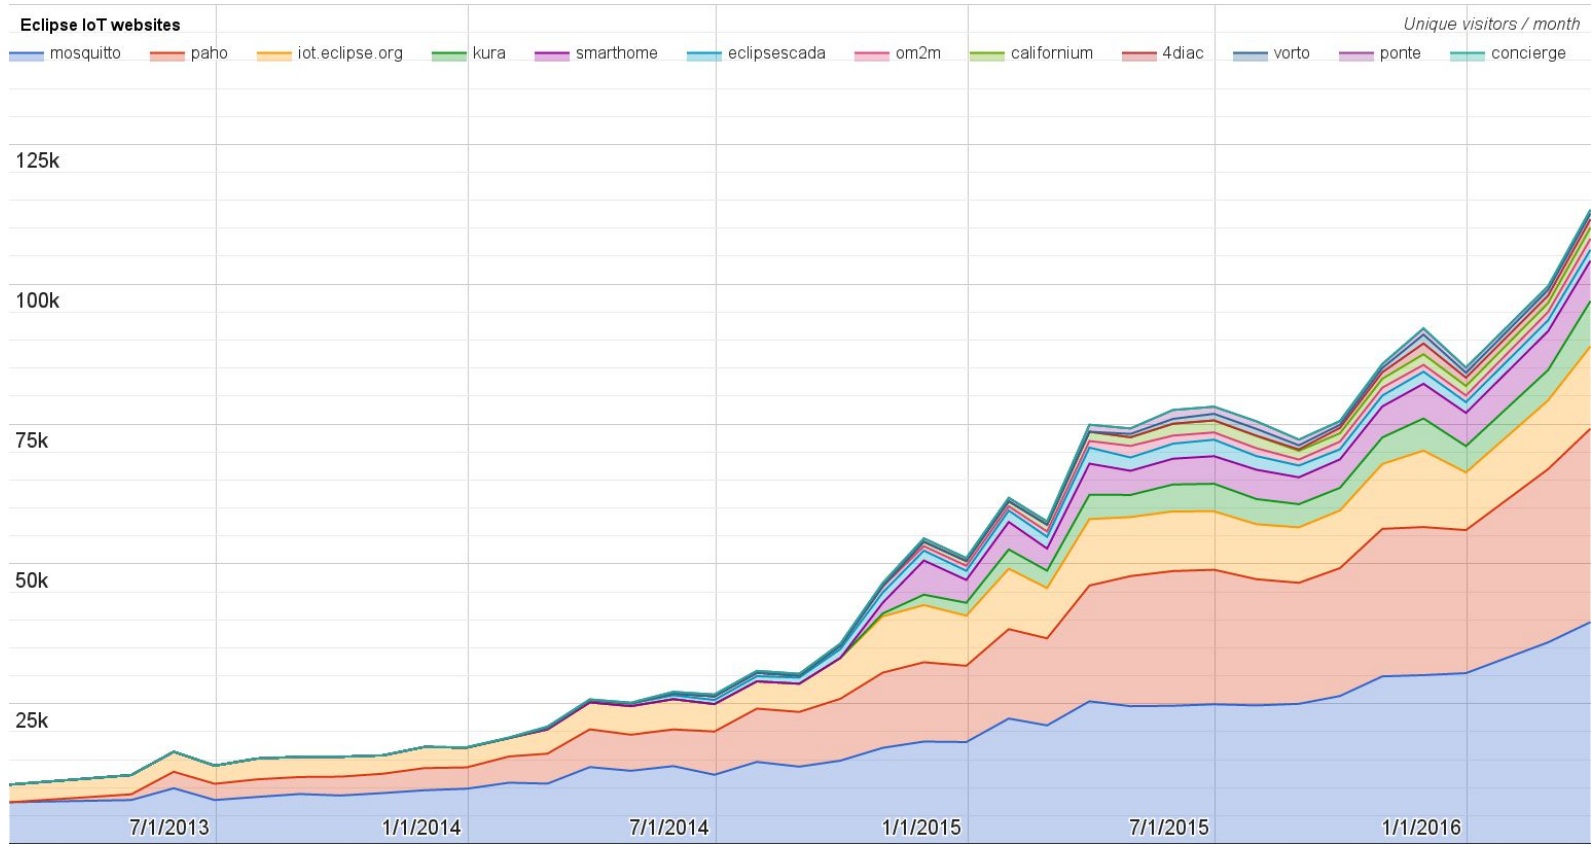

Eclipse IoT monthly report

March 2016

Monthly projects development activity

MAR '16

(color indicates variation compared to previous month)

	Opened bugs	Closed bugs	Code authors	Commits	Posted messages	Senders
4diac	31	16	2	18	8	5
californium	0	0	6	25	10	5
concierge	0	0	1	1	1	1
eclipsescada	0	0	2	25	7	3
hawkbit	0	0	8	160	20	6
hono	0	0	2	18	40	8
krikkit	0	0	0	0	2	2
kura	0	0	7	127	19	7
leshan	0	0	7	38	39	14
mosquitto	0	5	2	40	29	14
om2m	1	1	0	0	1	1
paho	4	1	10	21	83	28
paho.incubator	0	0	0	0	0	0
ponte	0	0	0	0	1	1
risev2g	0	0	0	0	0	0
smarthome	1	0	22	134	14	5
tiaki	0	0	0	0	1	1
vorto	7	68	4	24	1	1
wakaama	0	0	6	73	30	15
ALL PROJECTS	44	91	79	704	306	117

Yearly projects development activity

APR '15 - MAR '16 (color indicates variation compared to previous period)

	Opened bugs	Closed bugs	Code authors	Commits	Posted messages	Senders
4diac	64	24	2	29	44	10
californium	46	52	20	567	513	36
concierge	28	23	4	130	28	8
eclipsescada	21	47	3	463	28	6
hawkbit	0	0	13	375	23	7
hono	0	0	3	34	74	13
krikkit	0	0	1	1	2	2
kura	15	8	14	943	130	27
leshan	8	8	19	366	377	51
mosquitto	81	57	7	197	491	114
om2m	11	9	4	41	29	7
paho	149	85	23	246	803	119
paho.incubator	0	0	1	4	0	0
ponte	1	0	4	15	1	1
risev2g	0	0	2	16	4	3
smarthome	152	211	62	735	55	11
tiaki	0	0	3	12	2	3
vorto	155	156	10	181	9	5
wakaama	4	1	12	306	211	41
ALL PROJECTS	735	681	205	4661	2824	454

Websites

Number of unique visitors this month	113.3K
Month-over-month variation	+13%
Project with the highest growth this month	Eclipse Kura (+49%)
Year-over-year variation	+108% (485K → 1M unique visitors)

Mailing list subscriptions

Sandbox servers (MQTT, CoAP, LwM2M)

MQTT (Mosquitto)

- 539 active clients (-1% monthly)

CoAP

- 192 unique IP addresses

LWM2M

- See [Bug 467101](#)