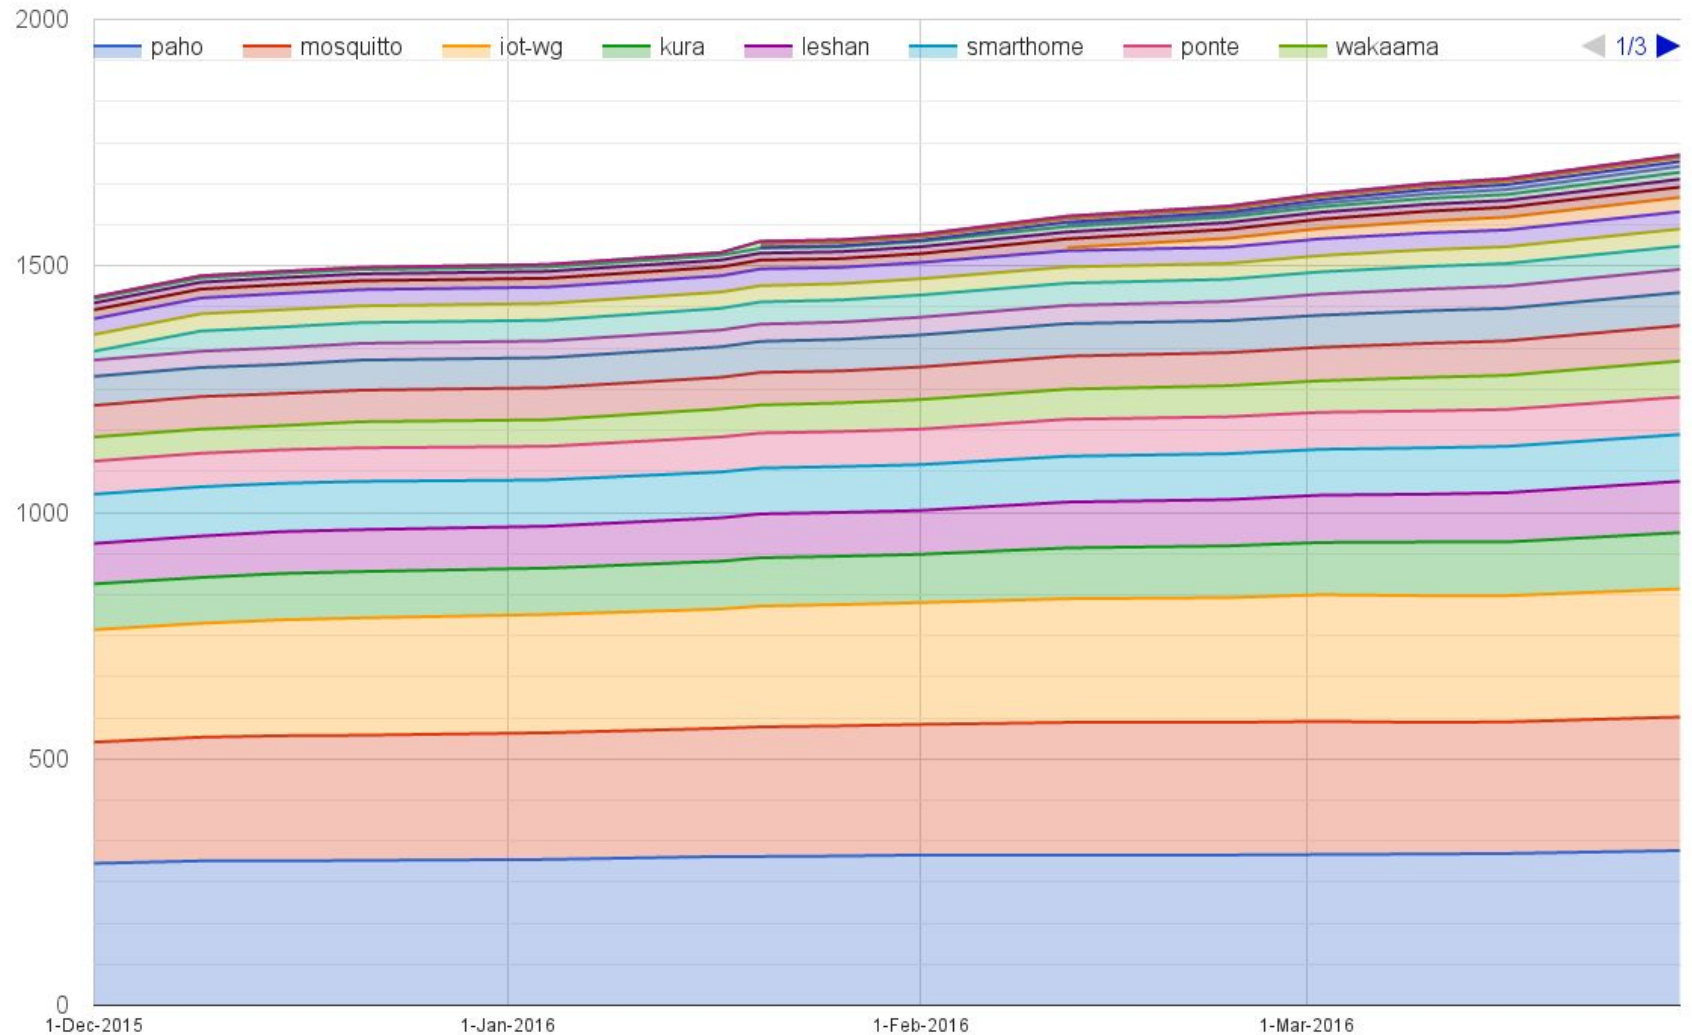

Eclipse IoT monthly report

March 2016

Monthly projects development activity

MAR '16

(color indicates variation compared to previous month)

	Opened bugs	Closed bugs	Code authors	Commits	Posted messages	Senders
4diac	31	16	2	18	8	5
californium	0	0	6	25	10	5
concierge	0	0	1	1	1	1
eclipsescada	0	0	2	25	7	3
hawkbit	0	0	8	160	20	6
hono	0	0	2	18	40	8
krikkit	0	0	0	0	2	2
kura	0	0	7	127	19	7
leshan	0	0	7	38	39	14
mosquitto	0	5	2	40	29	14
om2m	1	1	0	0	1	1
paho	4	1	10	21	83	28
paho.incubator	0	0	0	0	0	0
ponte	0	0	0	0	1	1
risev2g	0	0	0	0	0	0
smarthome	1	0	22	134	14	5
tiaki	0	0	0	0	1	1
vorto	7	68	4	24	1	1
wakaama	0	0	6	73	30	15
ALL PROJECTS	44	91	79	704	306	117

Yearly projects development activity

APR '15 - MAR '16 (color indicates variation compared to previous period)

	Opened bugs	Closed bugs	Code authors	Commits	Posted messages	Senders
4diac	64	24	2	29	44	10
californium	46	52	20	567	513	36
concierge	28	23	4	130	28	8
eclipsescada	21	47	3	463	28	6
hawkbit	0	0	13	375	23	7
hono	0	0	3	34	74	13
krikkit	0	0	1	1	2	2
kura	15	8	14	943	130	27
leshan	8	8	19	366	377	51
mosquitto	81	57	7	197	491	114
om2m	11	9	4	41	29	7
paho	149	85	23	246	803	119
paho.incubator	0	0	1	4	0	0
ponte	1	0	4	15	1	1
risev2g	0	0	2	16	4	3
smarthome	152	211	62	735	55	11
tiaki	0	0	3	12	2	3
vorto	155	156	10	181	9	5
wakaama	4	1	12	306	211	41
ALL PROJECTS	735	681	205	4661	2824	454

Websites

Number of unique visitors this month	113.3K
Month-over-month variation	+13%
Project with the highest growth this month	Eclipse Kura (+49%)
Year-over-year variation	+108% (485K → 1M unique visitors)

Mailing list subscriptions

Sandbox servers (MQTT, CoAP, LwM2M)

MQTT (Mosquitto)

- 539 active clients (-1% monthly)

CoAP

- 192 unique IP addresses

LWM2M

- See [Bug 467101](#)