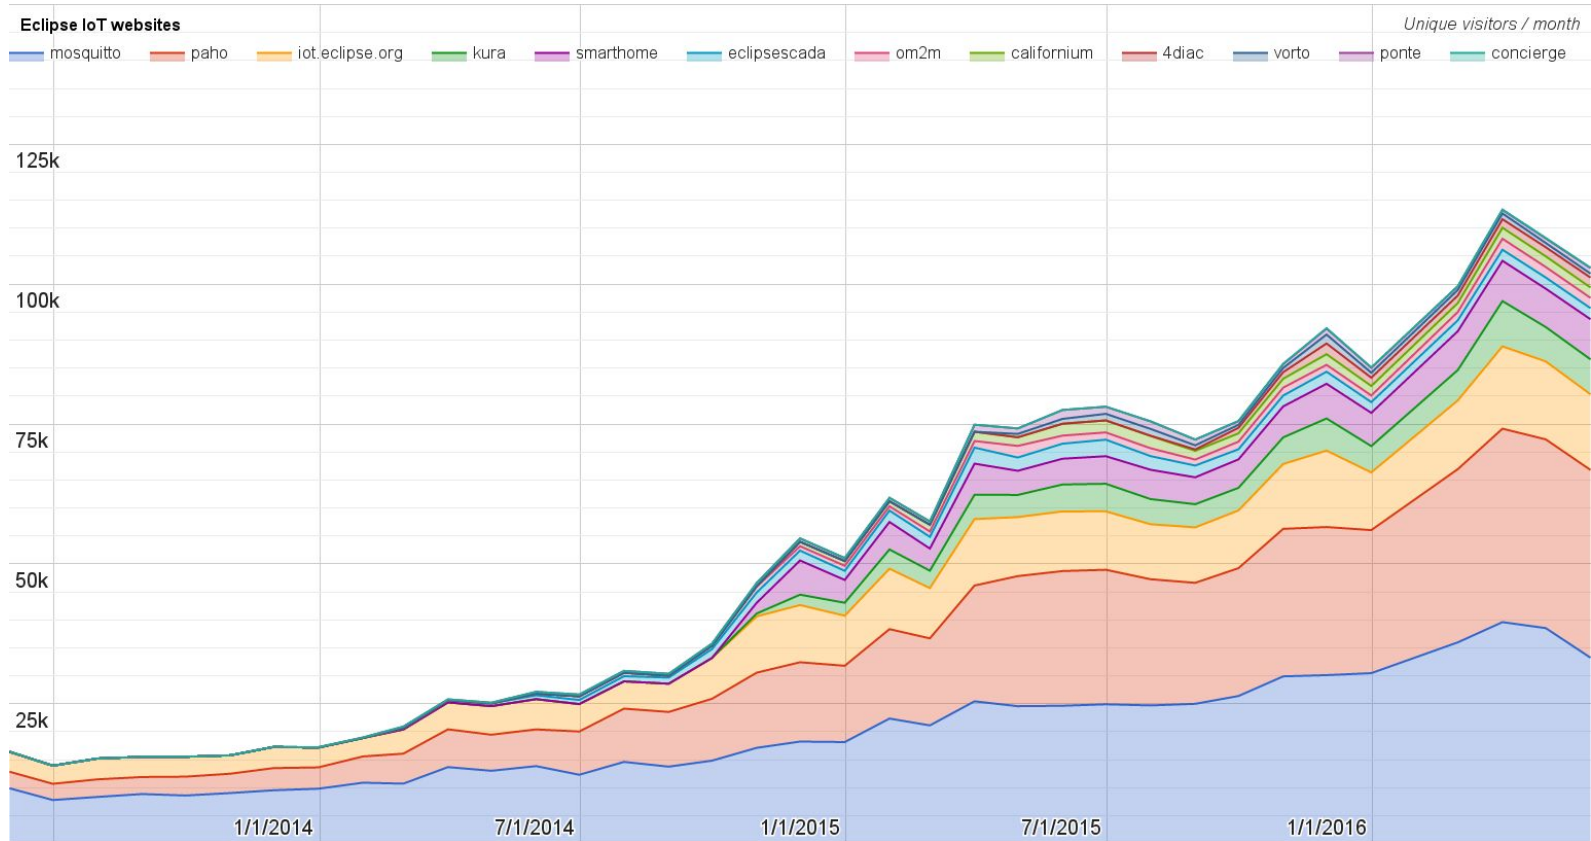

## Pull requests

	April 2016	May 2016
iot.californium	12	3
iot.hawkbite	44	29
iot.hono	1	0
iot.kura	6	22
iot.leshan	16	9
iot.milo		1
iot.mosquitto	7	14
iot.paho	48	44
iot.ponte	1	0
iot.risev2g	0	0
iot.smarthome	125	405
iot.tiaki	0	0
iot.vorto	8	27
iot.wakaama	11	7
iot.whiskers		0
<b>Grand Total</b>	<b>279</b>	<b>561</b>

## Issues

	April 2016	May 2016
iot.californium	17	11
iot.hawkbite	4	15
iot.hono	20	19
iot.kura	70	111
iot.leshan	7	4
iot.milo		2
iot.mosquitto	6	26
iot.paho	44	125
iot.ponte	0	0
iot.risev2g	0	0
iot.smarthome	97	99
iot.tiaki	0	0
iot.vorto	29	37
iot.wakaama	6	7
iot.whiskers		0
<b>Grand Total</b>	<b>300</b>	<b>456</b>

# Yearly projects development activity

JUN '15 - MAY '16 (color indicates variation compared to previous period)

	Opened bugs	Closed bugs	Code authors	Commits	Posted messages	Senders
4diac	53	63	5	53	18	2
californium	13	17	22	538	400	19
concierge	13	3	4	131	15	5
eclipsecada	15	33	2	420	4	2
hawkbit	0	0	16	695	1	1
hono	0	0	5	128	85	6
krikkit	0	0	1	1	0	0
kura	7	1	15	966	97	18
leshan	1	5	19	344	210	28
mosquitto	28	41	13	178	344	65
om2m	1	1	6	30	25	4
paho	56	31	35	306	493	70
paho.incubator	0	0	0	0	0	0
ponte	1	0	3	20	0	0
risev2g	0	0	2	48	4	2
smarhome	72	186	74	1630	106	7
tiaki	0	0	3	24	2	2
vorto	76	24	18	1112	2	2
wakaama	0	0	11	225	120	18
<b>ALL PROJECTS</b>	<b>336</b>	<b>405</b>	<b>249</b>	<b>6849</b>	<b>1926</b>	<b>249</b>

# Websites

Number of unique visitors this month	103K
Month-over-month variation	- 4.9%
Project with the highest growth this month	Eclipse Ponte (+18%)
Year-over-year variation	+83% (582K → 1.07M unique visitors)