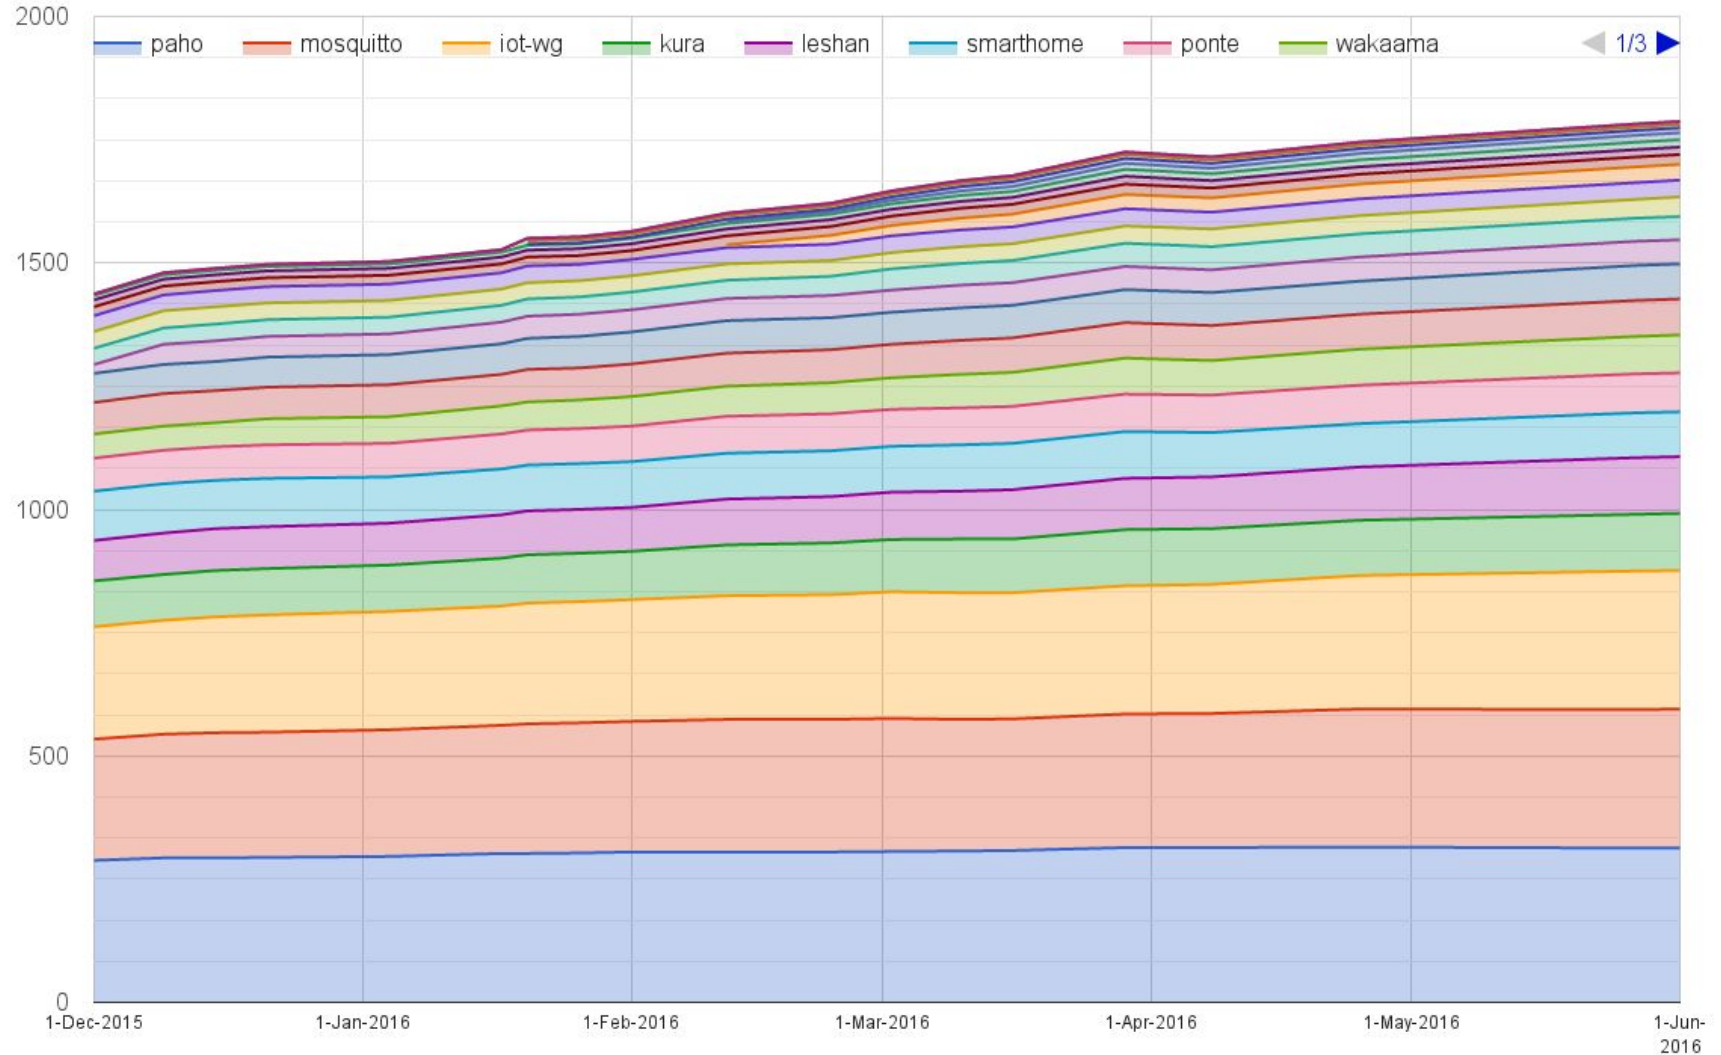

Mailing list subscriptions