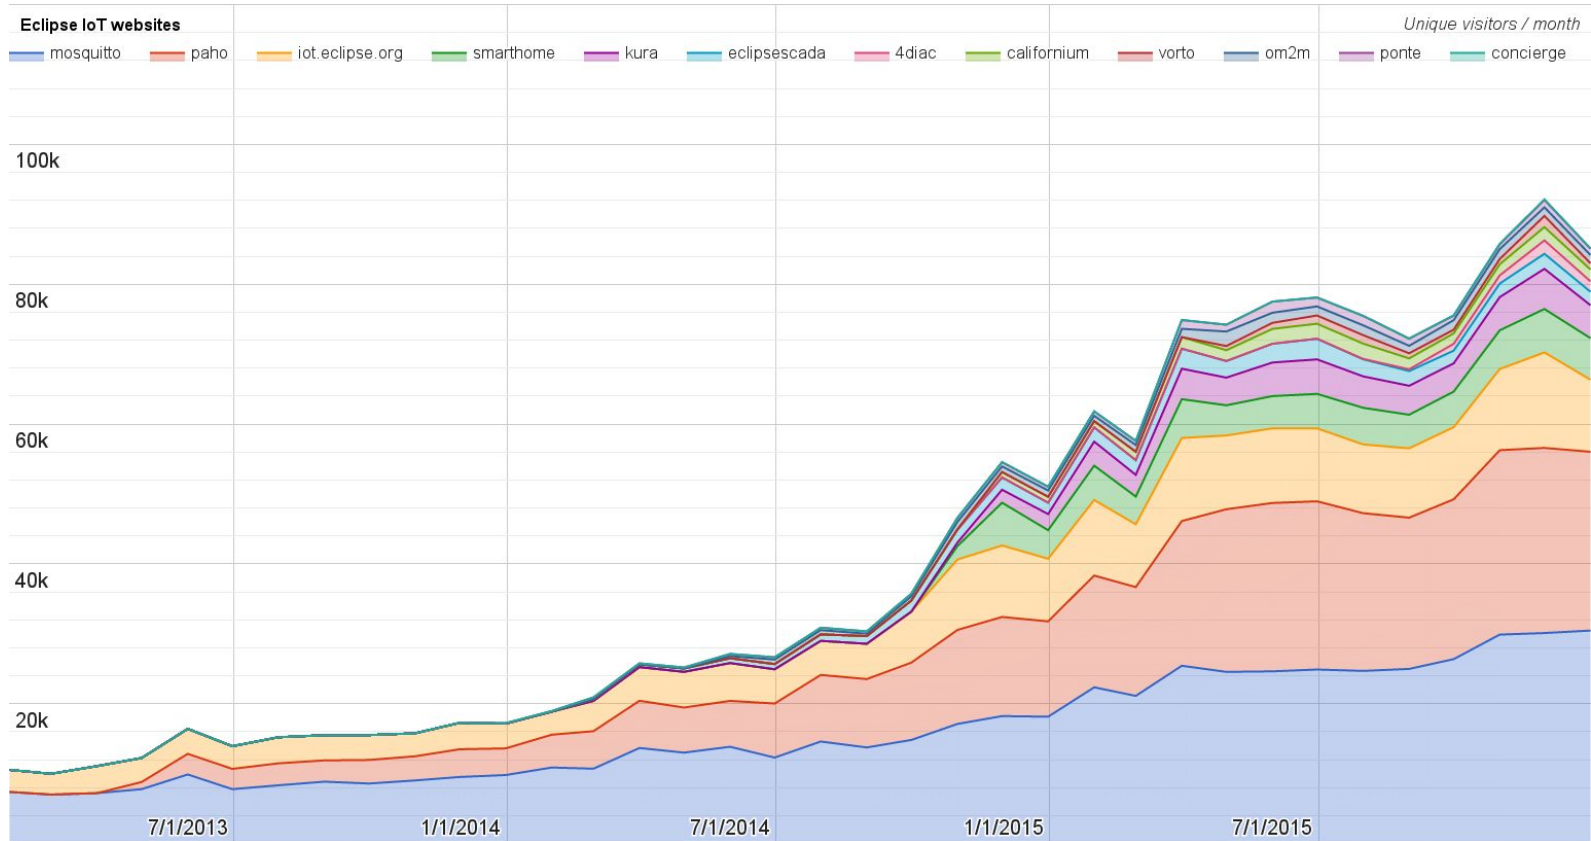

Monthly projects development activity

DEC '15

(color indicates variation compared to previous month)

	Opened bugs	Closed bugs	Code authors	Commits	Posted messages	Senders
4diac	0	0	0	0	0	0
californium	0	0	2	20	0	0
concierge	0	0	0	0	0	0
eclipsekada	0	0	1	3	0	0
krikkit	0	0	0	0	0	0
kura	0	0	4	37	0	0
leshan	0	5	4	12	0	0
mosquitto	0	1	0	0	0	0
om2m	0	0	0	0	0	0
paho	0	1	4	5	0	0
paho.incubator	0	0	0	0	0	0
ponte	0	0	0	0	0	0
risev2g	0	0	0	0	0	0
smarthome	0	88	7	30	0	0
vorto	0	0	1	1	0	0
wakaama	0	0	3	7	0	0
ALL PROJECTS	0	95	26	115	0	0

Yearly projects development activity

JAN '15 - DEC '15 (color indicates variation compared to previous period)

	Opened bugs	Closed bugs	Code authors	Commits	Posted messages	Senders
4diac	0	0	0	0	7	3
californium	28	20	15	487	349	31
concierge	28	23	4	159	10	5
eclipsecada	21	28	3	263	21	4
krikkit	0	0	2	4	2	2
kura	12	2	13	846	93	21
leshan	7	7	16	261	241	34
mosquitto	66	67	6	219	478	92
om2m	5	8	4	36	7	2
paho	94	83	14	215	668	101
paho.incubator	0	0	1	4	0	0
ponte	2	0	3	8	0	0
risev2g	0	0	3	13	6	2
smarthome	236	180	40	455	0	0
vorto	64	16	7	119	4	2
wakaama	2	4	7	254	255	28
ALL PROJECTS	565	438	138	3343	2141	327

Websites

Number of unique visitors this month	92.1K
Month-over-month variation	-7%
Project with the highest growth this month	Mosquitto (+1%)
Year-over-year variation	+126% (406K → 917K unique visitors)