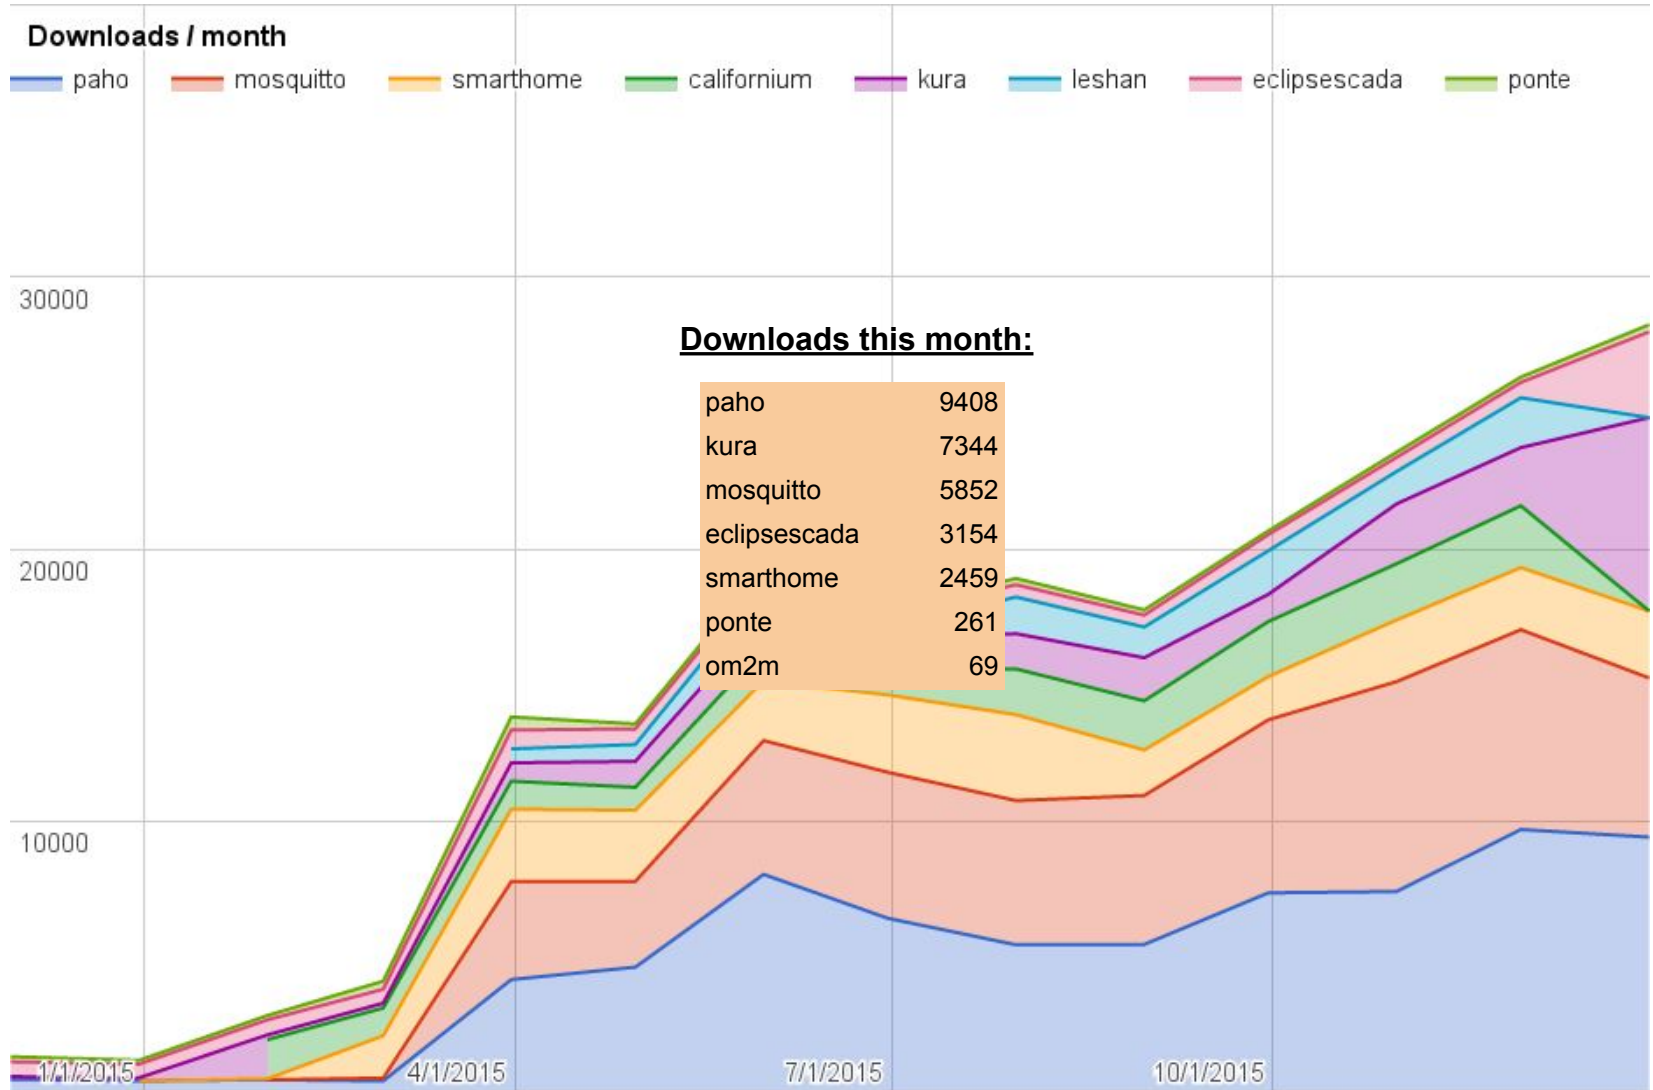

Yearly projects development activity

JAN '15 - DEC '15 (color indicates variation compared to previous period)

	Opened bugs	Closed bugs	Code authors	Commits	Posted messages	Senders
4diac	0	0	0	0	7	3
californium	28	20	15	487	349	31
concierge	28	23	4	159	10	5
eclipsecada	21	28	3	263	21	4
krikkit	0	0	2	4	2	2
kura	12	2	13	846	93	21
leshan	7	7	16	261	241	34
mosquitto	66	67	6	219	478	92
om2m	5	8	4	36	7	2
paho	94	83	14	215	668	101
paho.incubator	0	0	1	4	0	0
ponte	2	0	3	8	0	0
risev2g	0	0	3	13	6	2
smarthome	236	180	40	455	0	0
vorto	64	16	7	119	4	2
wakaama	2	4	7	254	255	28
ALL PROJECTS	565	438	138	3343	2141	327

Websites

Number of unique visitors this month	92.1K
Month-over-month variation	-7%
Project with the highest growth this month	Mosquitto (+1%)
Year-over-year variation	+126% (406K → 917K unique visitors)

Downloads

Mailing list subscriptions

Sandbox servers (MQTT, CoAP, LwM2M)

MQTT (Mosquitto)

- 557 active clients (+8% monthly)

CoAP

- 299 unique IP addresses (+0% monthly)

LWM2M