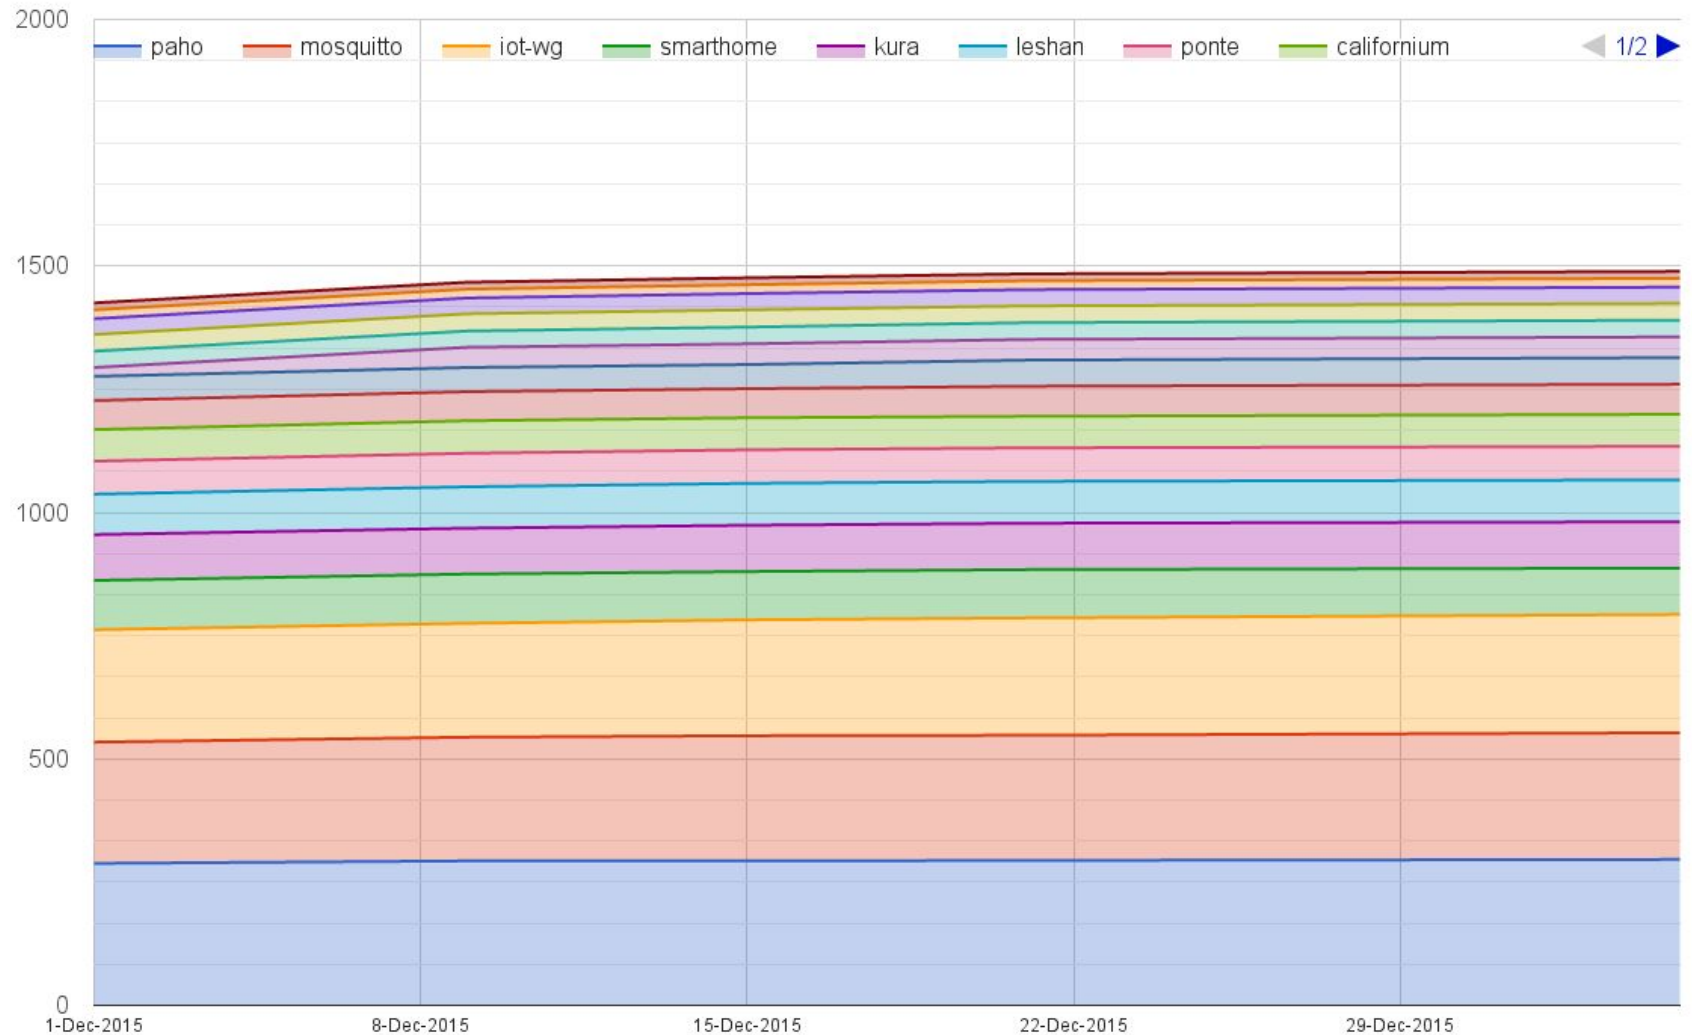

Yearly projects development activity

JAN '15 - DEC '15 (color indicates variation compared to previous period)

	Opened bugs	Closed bugs	Code authors	Commits	Posted messages	Senders
4diac	0	0	0	0	7	3
californium	28	20	15	487	349	31
concierge	28	23	4	159	10	5
eclipsecada	21	28	3	263	21	4
krikkit	0	0	2	4	2	2
kura	12	2	13	846	93	21
leshan	7	7	16	261	241	34
mosquitto	66	67	6	219	478	92
om2m	5	8	4	36	7	2
paho	94	83	14	215	668	101
paho.incubator	0	0	1	4	0	0
ponte	2	0	3	8	0	0
risev2g	0	0	3	13	6	2
smarthome	236	180	40	455	0	0
vorto	64	16	7	119	4	2
wakaama	2	4	7	254	255	28
ALL PROJECTS	565	438	138	3343	2141	327

Websites

Number of unique visitors this month	92.1K
Month-over-month variation	-7%
Project with the highest growth this month	Mosquitto (+1%)
Year-over-year variation	+126% (406K → 917K unique visitors)

Downloads

Mailing list subscriptions

Sandbox servers (MQTT, CoAP, LwM2M)

MQTT (Mosquitto)

- 557 active clients (+8% monthly)

CoAP

- 299 unique IP addresses (+0% monthly)

LWM2M