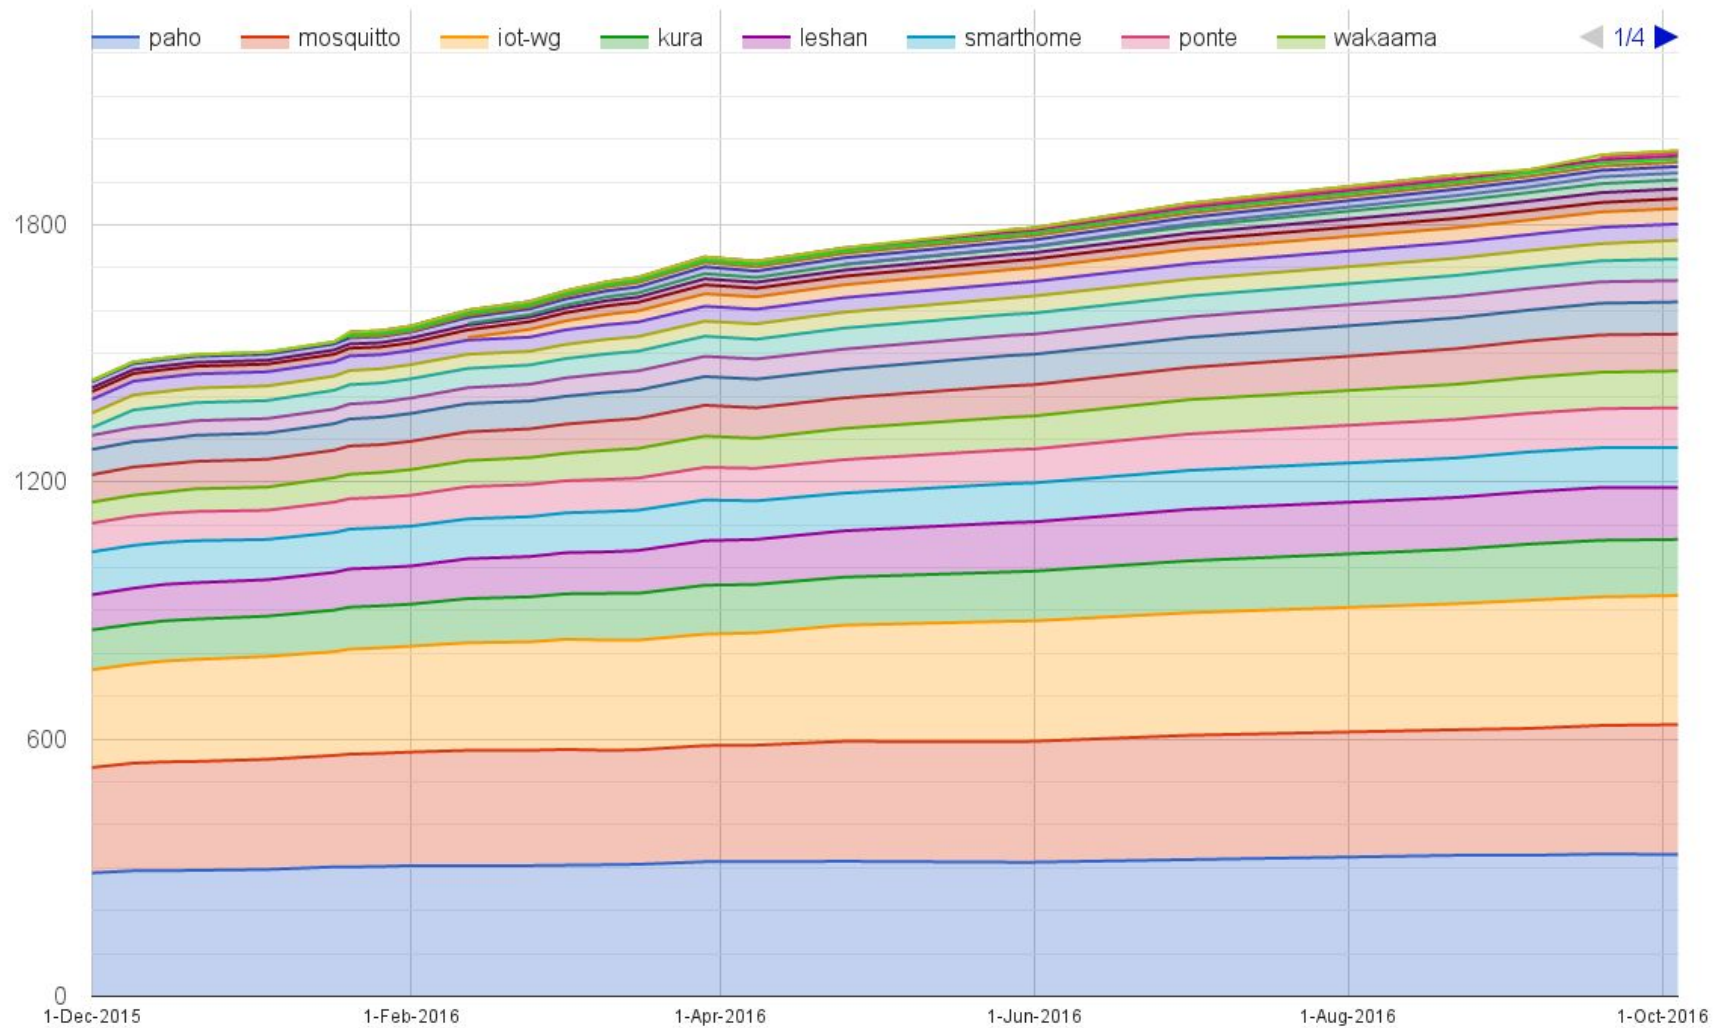

Yearly projects development activity

OCT '15 - SEP '16

(color indicates variation compared to previous period)

	Opened bugs	Closed bugs	Code authors	Commits	Posted messages	Senders
4diac	82	137	11	133	12	2
californium	52	41	19	468	323	14
concierge	12	3	5	92	18	6
eclipsescada	0	19	3	366	4	2
edje	0	0	2	2	1	1
hawkbit	26	5	22	1298	1	1
hono	36	32	5	247	116	6
krikkit	0	0	1	1	0	0
kura	298	146	21	1047	111	20
leshan	44	50	20	409	157	20
milo	28	21	7	84	11	4
mosquito	252	172	19	221	273	40
om2m	1	1	7	73	25	4
paho	312	225	54	401	429	54
paho.incubator	0	0	0	0	0	0
ponte	0	0	3	8	0	0
risev2g	2	1	1	17	2	2
smarthome	665	567	83	994	55	7
tinydtls	0	2	2	14	21	3
vorto	258	141	21	496	1	2
wakaama	55	50	14	201	65	13
whiskers	0	0	2	28	1	1
ALL PROJECTS	2123	1613	322	6600	1626	54

Websites

Number of unique visitors this month	111K
Month-over-month variation	+2%
Project with the highest growth this month	Eclipse SmartHome (+14%)
Year-over-year variation	+51% (809K → 1.22M visitors)

Downloads

Downloads / month

paho mosquito californium smarthome leshan kura eclipsescada ponte om2m

Downloads this month:

paho	1653
paho	12777
californium	4420
smarthome	3993
leshan	2456
kura	600
eclipsescada	475
ponte	321
om2m	124

Mailing list subscriptions

Sandbox servers (MQTT, CoAP, LwM2M)

MQTT (Mosquitto)

- 882 active clients (-12% monthly)

CoAP

- 209 unique IP addresses (-44% monthly)

LWM2M

- See [Bug 467101](#)