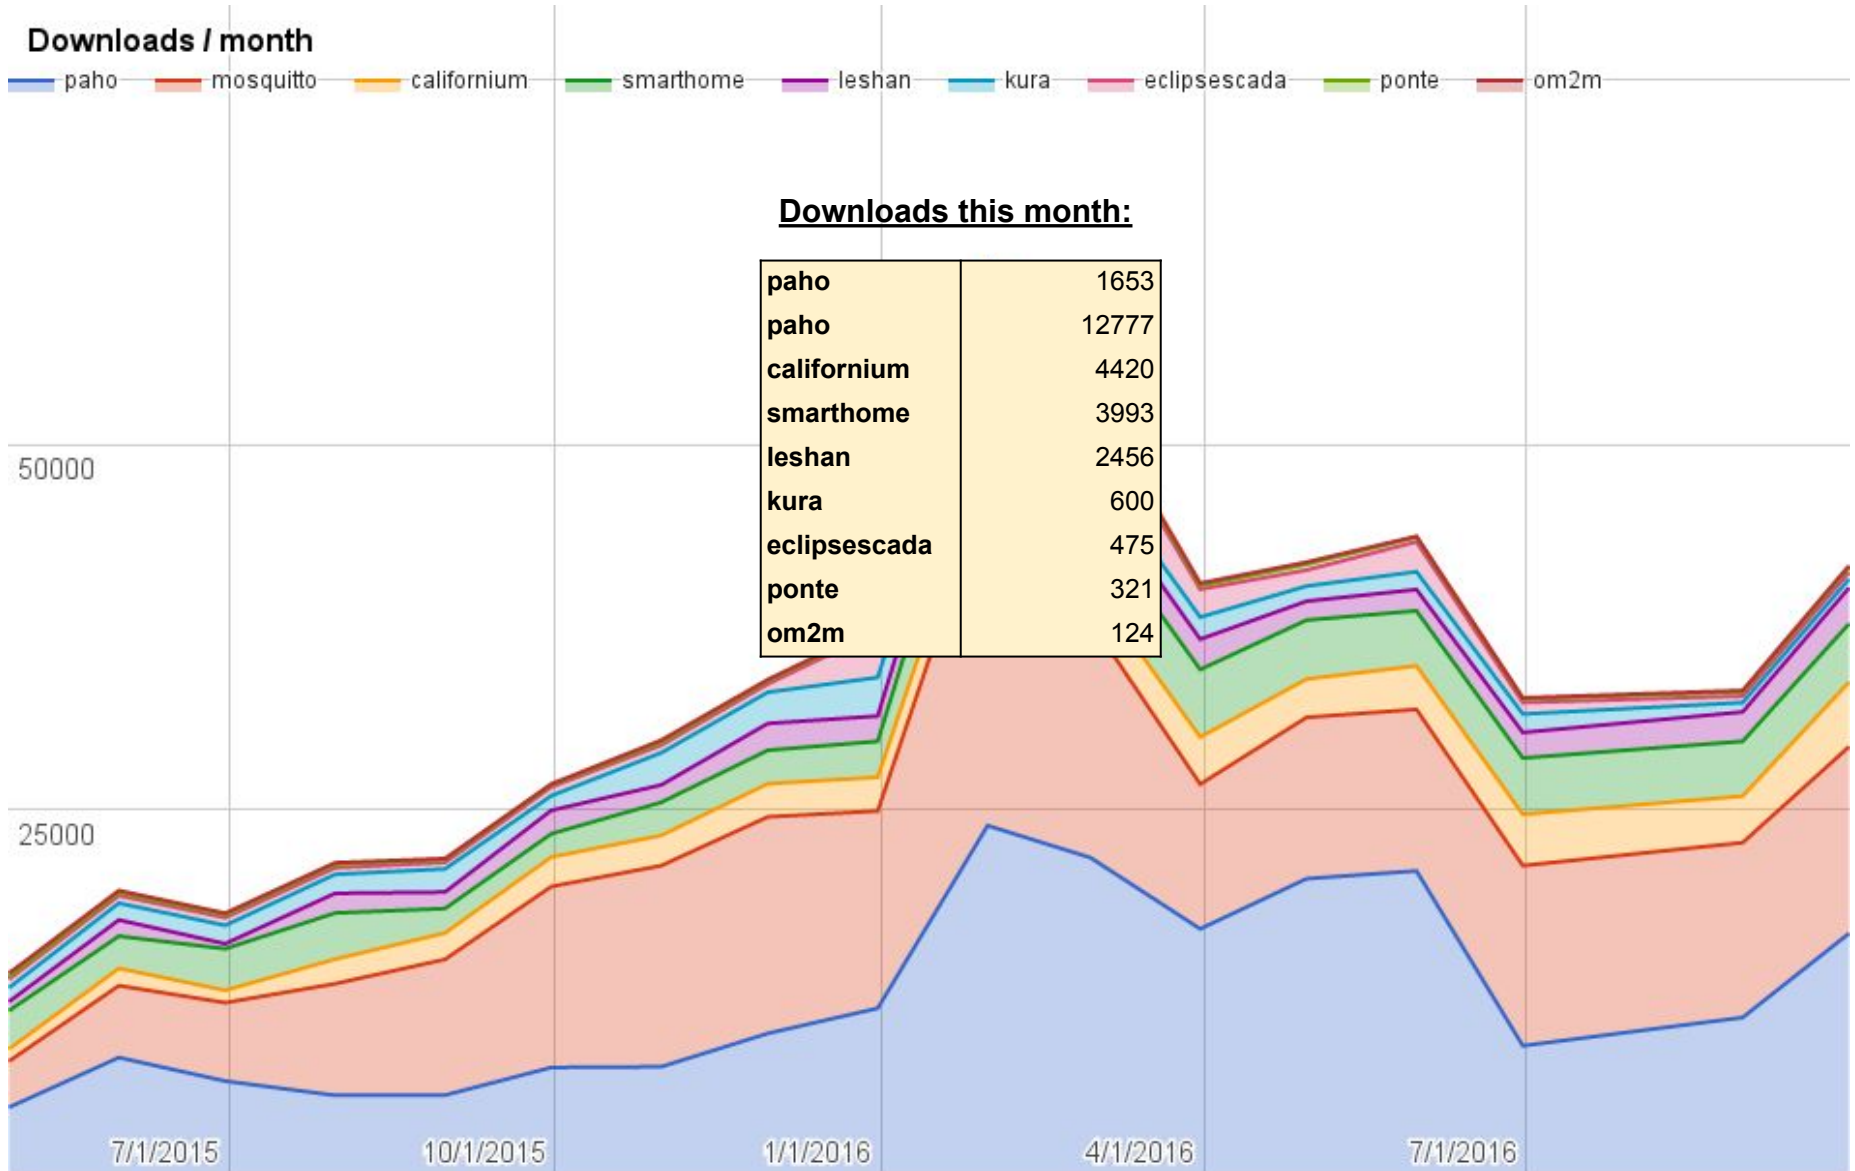

Yearly projects development activity

OCT '15 - SEP '16

(color indicates variation compared to previous period)

	Opened bugs	Closed bugs	Code authors	Commits	Posted messages	Senders
4diac	82	137	11	133	12	2
californium	52	41	19	468	323	14
concierge	12	3	5	92	18	6
eclipsescada	0	19	3	366	4	2
edje	0	0	2	2	1	1
hawkbit	26	5	22	1298	1	1
hono	36	32	5	247	116	6
krikkit	0	0	1	1	0	0
kura	298	146	21	1047	111	20
leshan	44	50	20	409	157	20
milo	28	21	7	84	11	4
mosquito	252	172	19	221	273	40
om2m	1	1	7	73	25	4
paho	312	225	54	401	429	54
paho.incubator	0	0	0	0	0	0
ponte	0	0	3	8	0	0
risev2g	2	1	1	17	2	2
smarthome	665	567	83	994	55	7
tinydtls	0	2	2	14	21	3
vorto	258	141	21	496	1	2
wakaama	55	50	14	201	65	13
whiskers	0	0	2	28	1	1
ALL PROJECTS	2123	1613	322	6600	1626	54

Websites

Number of unique visitors this month	111K
Month-over-month variation	+2%
Project with the highest growth this month	Eclipse SmartHome (+14%)
Year-over-year variation	+51% (809K → 1.22M visitors)

Mailing list subscriptions

Sandbox servers (MQTT, CoAP, LwM2M)

MQTT (Mosquitto)

- 882 active clients (-12% monthly)

CoAP

- 209 unique IP addresses (-44% monthly)

LWM2M

- See [Bug 467101](#)