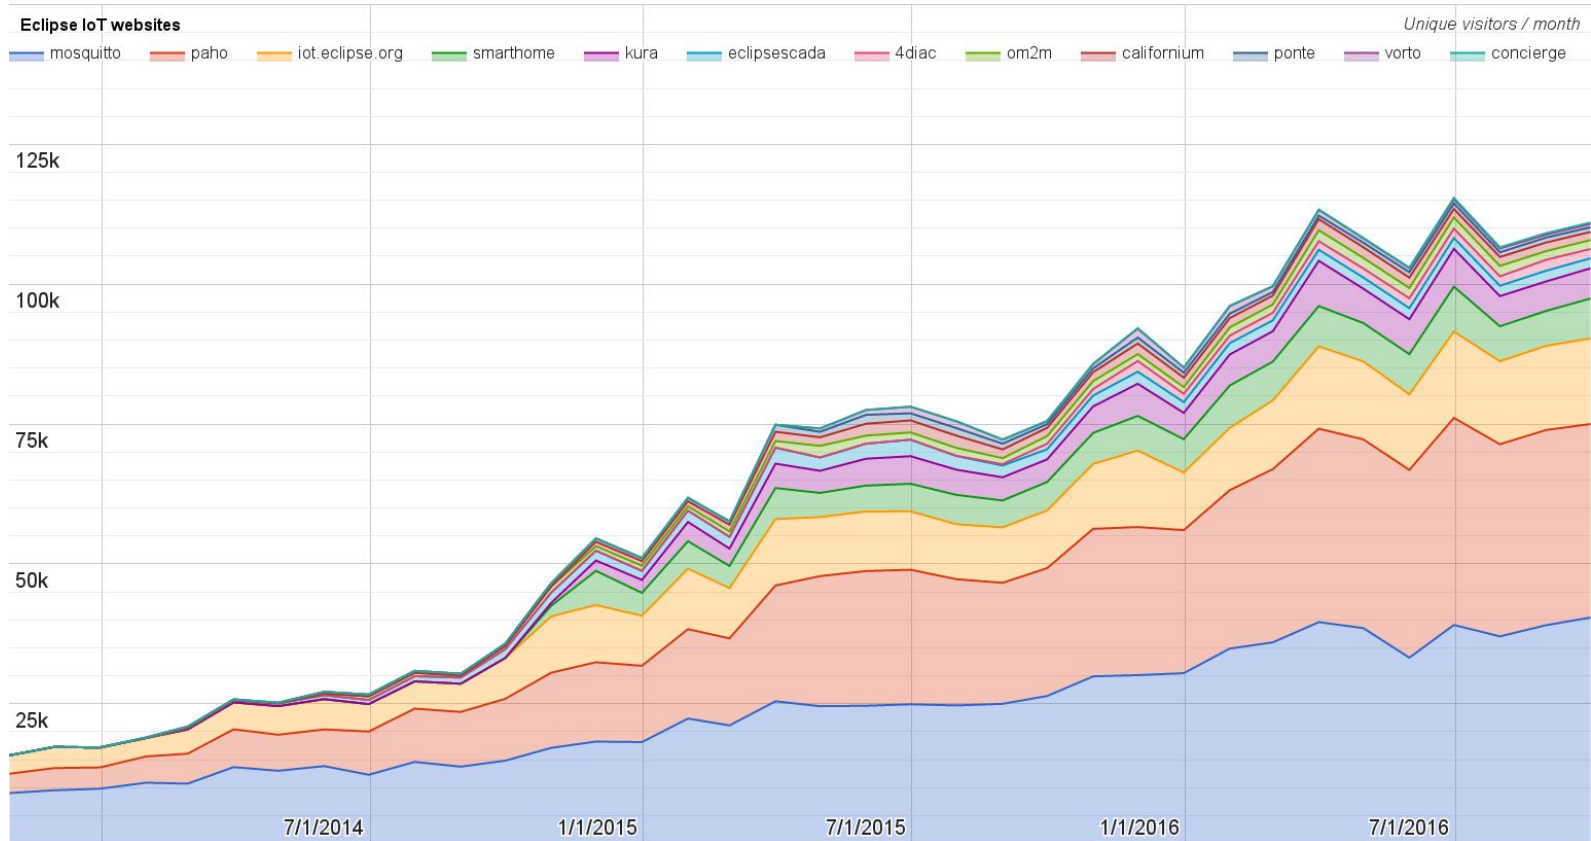

Eclipse IoT monthly report

September 2016

Monthly projects development activity

SEP '16

(color indicates variation compared to previous month)

	Opened bugs	Closed bugs	Code authors	Commits	Posted messages	Senders
4diac	8	8	5	18	0	0
californium	3	4	5	43	20	5
concierge	0	0	0	0	2	2
eclipsecada	0	0	1	24	0	0
edje	0	0	0	0	0	0
hawkbit	1	0	5	63	0	0
hono	3	4	2	35	5	2
krikkit	0	0	0	0	0	0
kura	47	40	10	157	12	4
leshan	6	5	7	21	3	2
milo	9	6	3	14	4	1
mosquito	15	8	5	9	30	9
om2m	0	0	0	0	0	0
paho	33	30	15	30	33	7
paho.incubator	0	0	0	0	0	0
ponte	0	0	0	0	0	0
risev2g	1	0	0	0	0	0
smarthome	64	56	18	87	3	2
tinydtls	0	0	0	0	0	0
vorto	10	5	4	15	0	0
wakaama	3	0	1	2	3	1
whiskers	0	0	1	6	0	0
ALL PROJECTS	203	166	82	524	115	35

Yearly projects development activity

OCT '15 - SEP '16

(color indicates variation compared to previous period)

	Opened bugs	Closed bugs	Code authors	Commits	Posted messages	Senders
4diac	82	137	11	133	12	2
californium	52	41	19	468	323	14
concierge	12	3	5	92	18	6
eclipsescada	0	19	3	366	4	2
edje	0	0	2	2	1	1
hawkbit	26	5	22	1298	1	1
hono	36	32	5	247	116	6
krikkit	0	0	1	1	0	0
kura	298	146	21	1047	111	20
leshan	44	50	20	409	157	20
milo	28	21	7	84	11	4
mosquito	252	172	19	221	273	40
om2m	1	1	7	73	25	4
paho	312	225	54	401	429	54
paho.incubator	0	0	0	0	0	0
ponte	0	0	3	8	0	0
risev2g	2	1	1	17	2	2
smarthome	665	567	83	994	55	7
tinydtls	0	2	2	14	21	3
vorto	258	141	21	496	1	2
wakaama	55	50	14	201	65	13
whiskers	0	0	2	28	1	1
ALL PROJECTS	2123	1613	322	6600	1626	54

Websites

Number of unique visitors this month	111K
Month-over-month variation	+2%
Project with the highest growth this month	Eclipse SmartHome (+14%)
Year-over-year variation	+51% (809K → 1.22M visitors)