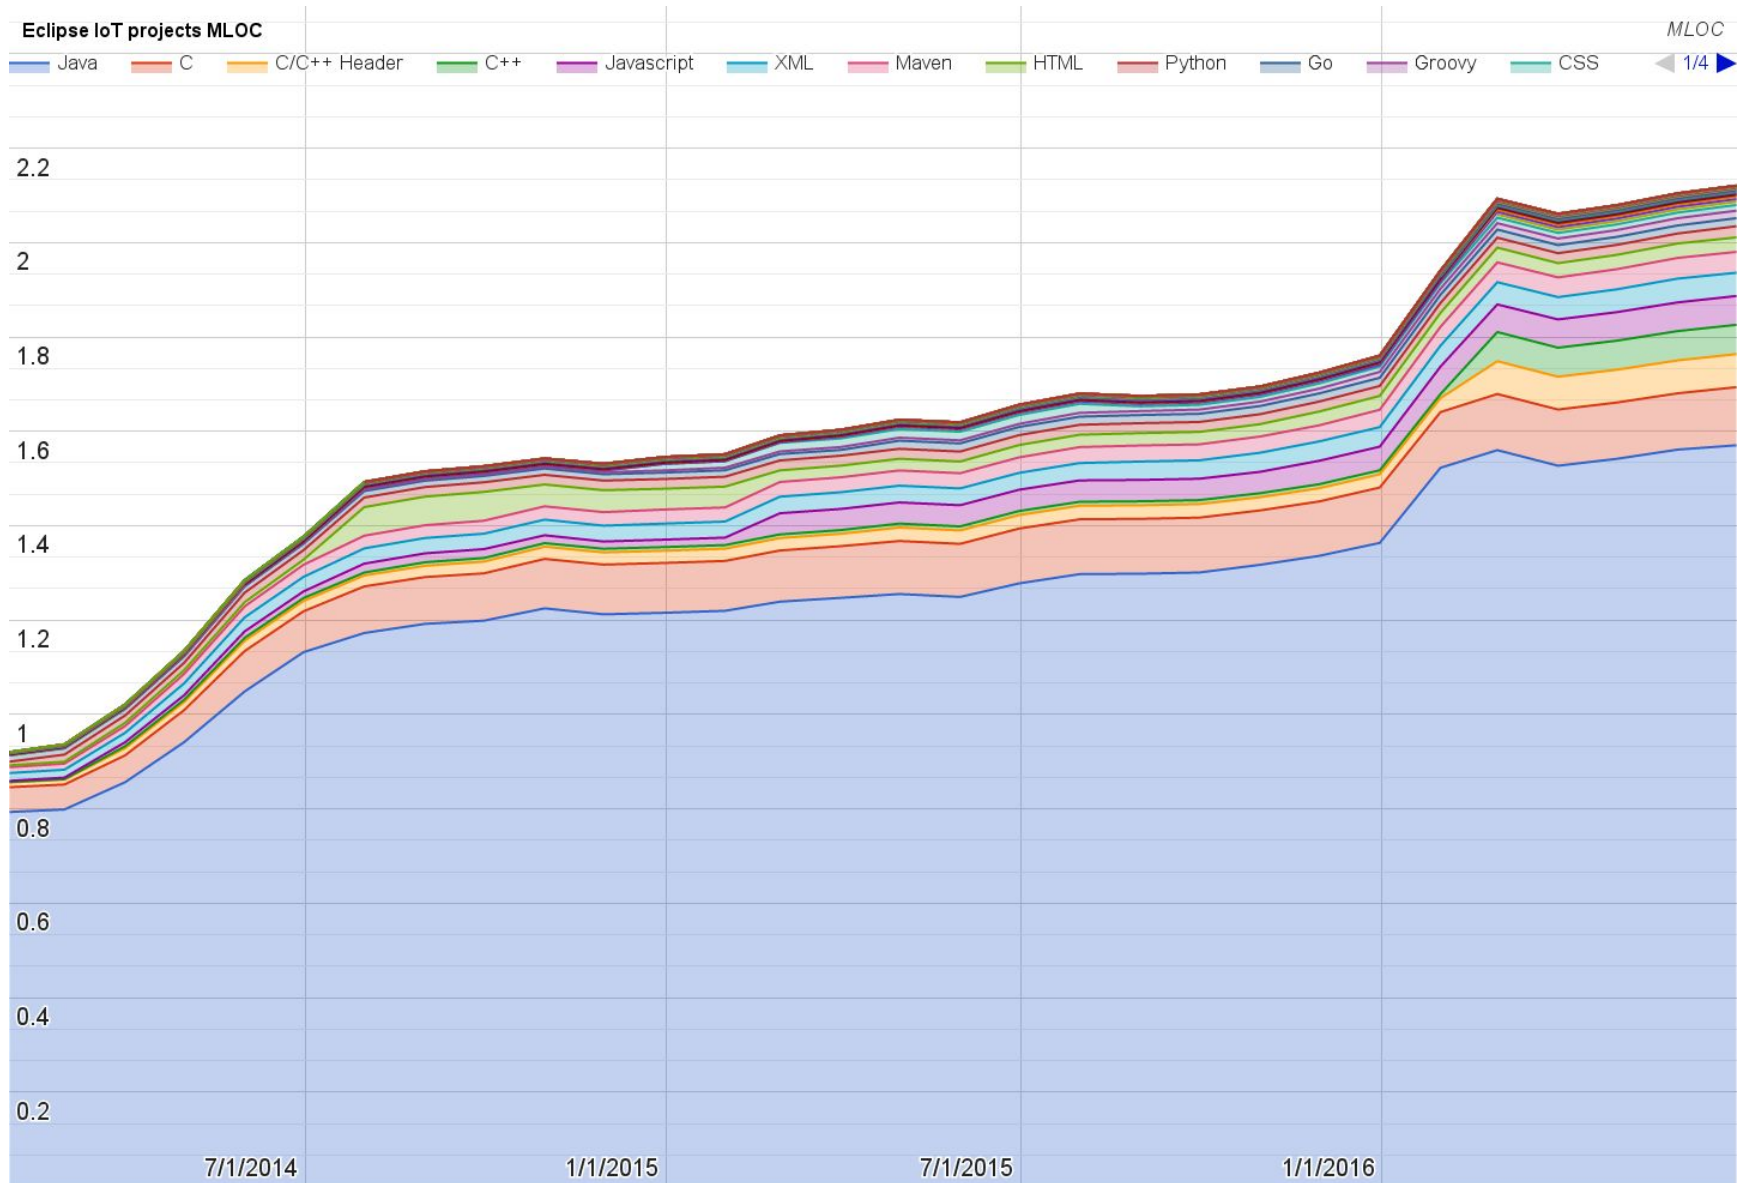

# Yearly projects development activity

JUL '15 - JUN '16

(color indicates variation compared to previous period)

	Opened bugs	Closed bugs	Code authors	Commits	Posted messages	Senders
4diac	61	82	7	72	18	2
californium	47	51	21	540	399	19
concierge	12	3	5	132	19	6
eclipsescada	15	33	2	421	4	2
edje	0	0	1	1	1	1
hawkbit	21	5	20	912	1	1
hono	32	25	5	169	109	6
krikkit	0	0	1	1	0	0
kura	171	64	16	943	85	19
leshan	31	42	18	368	192	27
milo	0	0	2	16	2	2
mosquito	210	157	14	204	322	60
om2m	1	2	6	39	25	4
paho	224	182	37	357	484	66
paho.incubator	0	0	0	0	0	0
ponte	1	0	3	12	0	0
risev2g	1	1	1	28	4	2
smarhome	532	483	76	1735	106	7
tinydtls	0	2	2	28	34	3
vorto	262	107	21	1299	2	2
wakaama	42	37	14	373	172	17
whiskers	0	0	2	44	2	1
<b>ALL PROJECTS</b>	<b>1663</b>	<b>1276</b>	<b>274</b>	<b>7694</b>	<b>1981</b>	<b>66</b>

# Websites

Number of unique visitors this month	115K
Month-over-month variation	<b>+12%</b>
Project with the highest growth this month	Eclipse Concierge ( <b>+224%</b> )
Year-over-year variation	<b>+74%</b> (632K → 1.10M unique visitors)

# Lines of code (as of Jun-30, 2016)