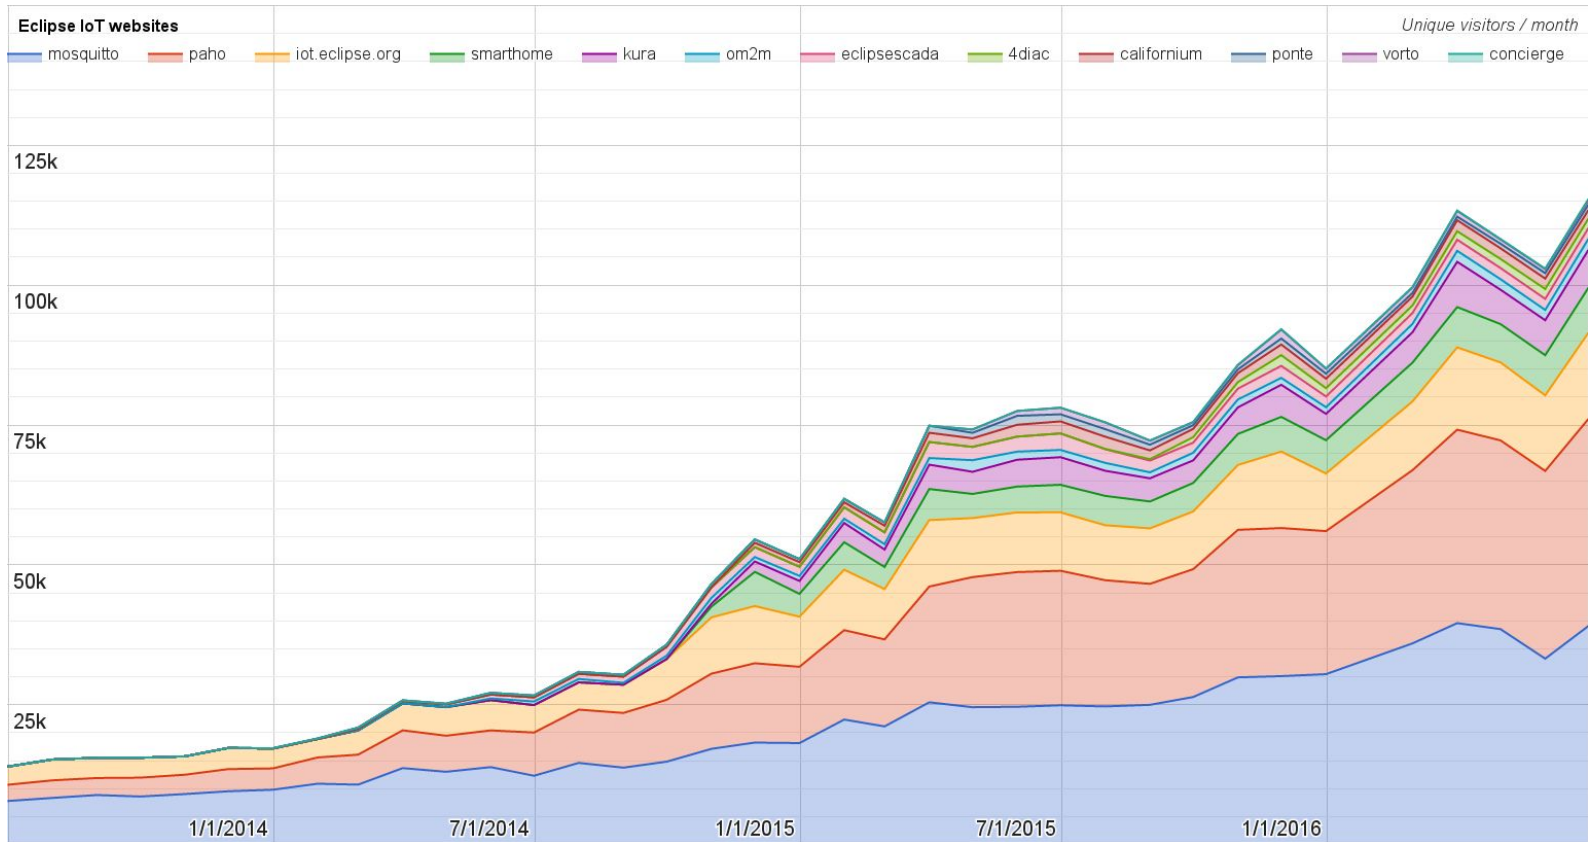

# Monthly projects development activity

JUN '16

(color indicates variation compared to previous month)

	Opened bugs	Closed bugs	Code authors	Commits	Posted messages	Senders
4diac	8	16	5	15	0	0
californium	8	9	4	14	20	3
concierge	0	0	0	0	4	3
eclipsecada	0	0	2	10	0	0
edje	0	0	0	0	0	0
hawkbit	2	0	9	146	0	0
hono	0	0	3	39	24	3
krikkit	0	0	0	0	0	0
kura	30	18	9	51	7	5
leshan	9	11	5	28	4	2
milo	0	0	1	11	1	1
mosquito	14	13	5	43	40	8
om2m	0	1	1	1	0	0
paho	35	39	9	62	21	8
paho.incubator	0	0	0	0	0	0
ponte	0	0	0	0	0	0
risev2g	0	0	0	0	0	0
smarhome	90	68	38	183	0	0
tinydtls	0	0	0	0	0	0
vorto	76	45	16	151	0	0
wakaama	16	10	8	29	6	4
whiskers	0	0	0	0	0	0
<b>ALL PROJECTS</b>	<b>288</b>	<b>230</b>	<b>115</b>	<b>783</b>	<b>127</b>	<b>37</b>

# Yearly projects development activity

JUL '15 - JUN '16

(color indicates variation compared to previous period)

	Opened bugs	Closed bugs	Code authors	Commits	Posted messages	Senders
4diac	61	82	7	72	18	2
californium	47	51	21	540	399	19
concierge	12	3	5	132	19	6
eclipsescada	15	33	2	421	4	2
edje	0	0	1	1	1	1
hawkbit	21	5	20	912	1	1
hono	32	25	5	169	109	6
krikkit	0	0	1	1	0	0
kura	171	64	16	943	85	19
leshan	31	42	18	368	192	27
milo	0	0	2	16	2	2
mosquito	210	157	14	204	322	60
om2m	1	2	6	39	25	4
paho	224	182	37	357	484	66
paho.incubator	0	0	0	0	0	0
ponte	1	0	3	12	0	0
risev2g	1	1	1	28	4	2
smarhome	532	483	76	1735	106	7
tinydtls	0	2	2	28	34	3
vorto	262	107	21	1299	2	2
wakaama	42	37	14	373	172	17
whiskers	0	0	2	44	2	1
<b>ALL PROJECTS</b>	<b>1663</b>	<b>1276</b>	<b>274</b>	<b>7694</b>	<b>1981</b>	<b>66</b>

# Websites

Number of unique visitors this month	115K
Month-over-month variation	<b>+12%</b>
Project with the highest growth this month	Eclipse Concierge ( <b>+224%</b> )
Year-over-year variation	<b>+74%</b> (632K → 1.10M unique visitors)