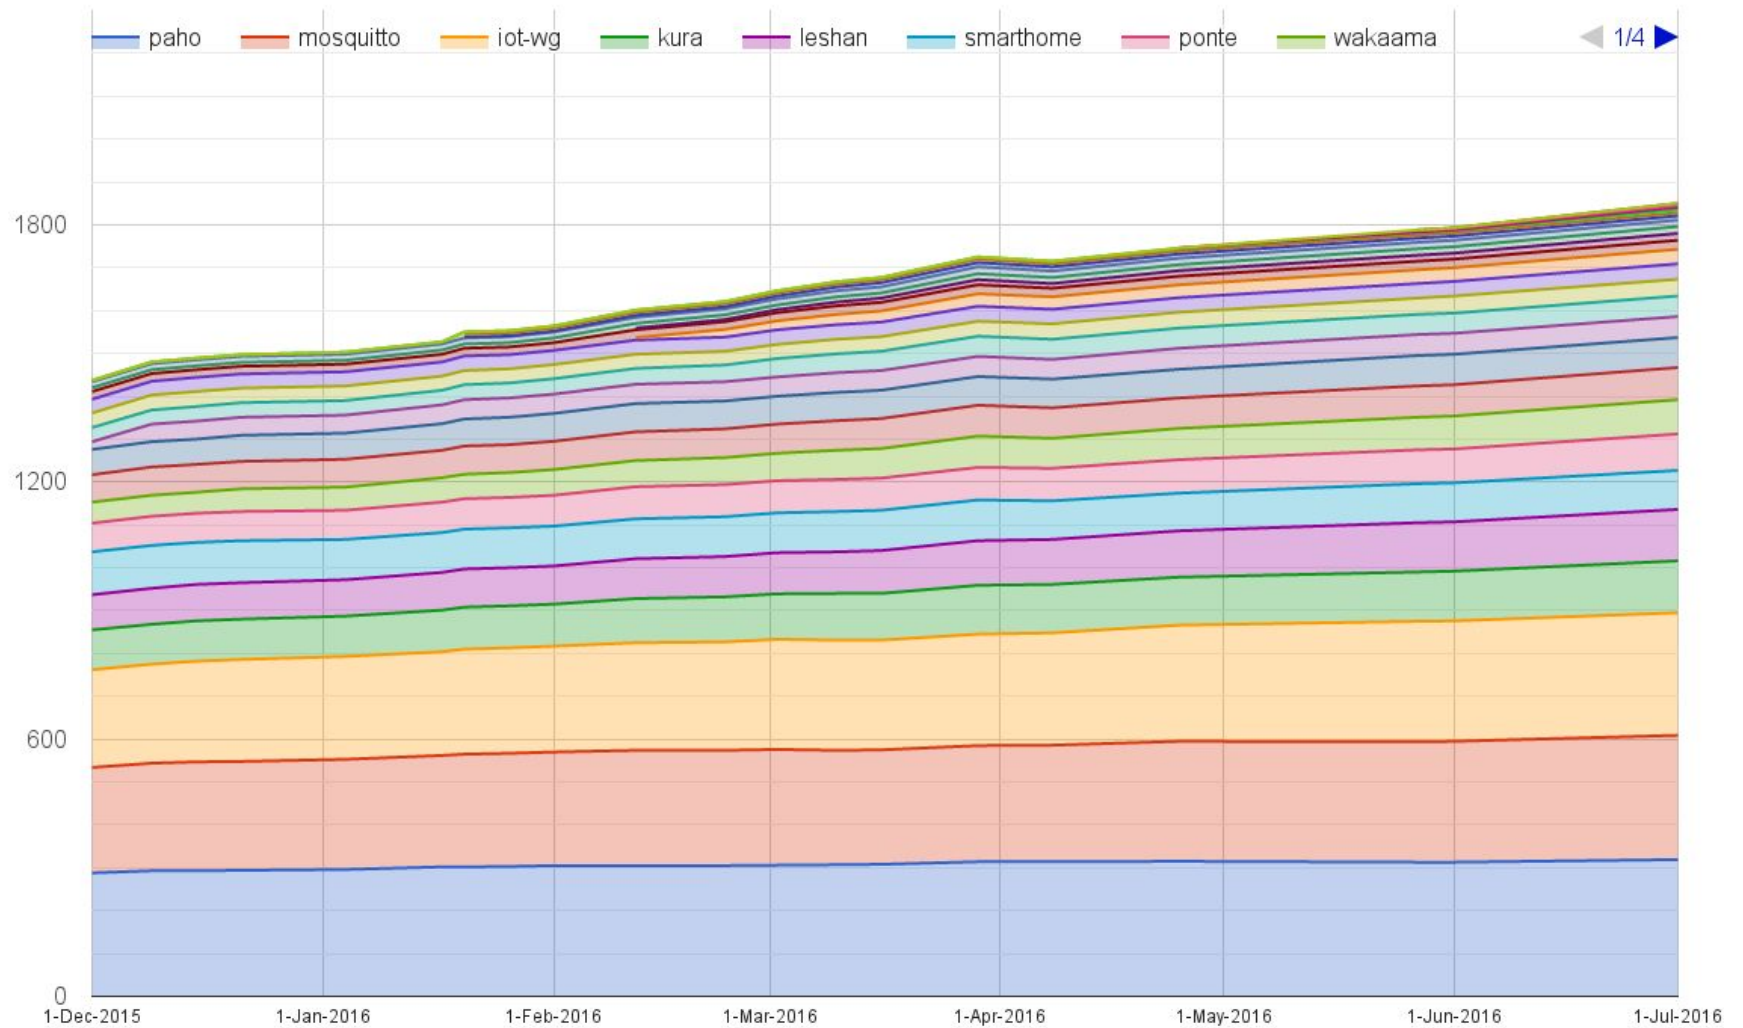

Mailing list subscriptions