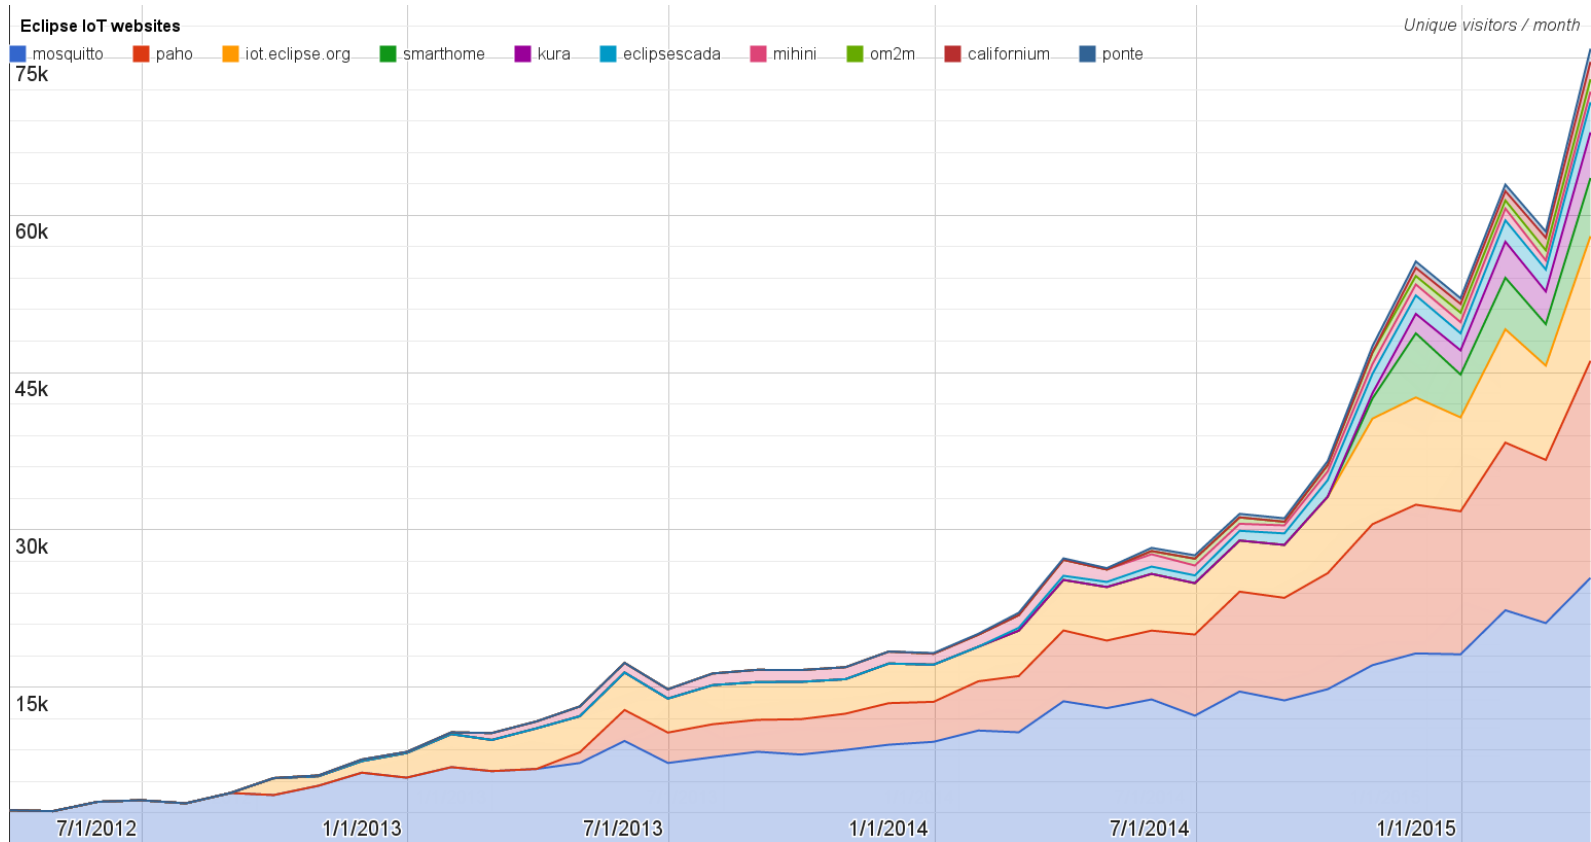

- Notes:

- 2 new projects in the dashboard: Vorto and Rise V2G

Yearly projects development activity

APR '14 - MAR '15 (color indicates variation compared to previous period)

| | Opened bugs | Closed bugs | Code authors | Commits | Posted messages | Senders |
|---------------------|-------------|-------------|--------------|-------------|-----------------|------------|
| californium | 16 | 11 | 15 | 232 | 232 | 24 |
| concierge | 36 | 42 | 3 | 221 | 92 | 11 |
| eclipsecada | 54 | 23 | 2 | 1393 | 2 | 2 |
| krikkit | 6 | 4 | 4 | 18 | 29 | 8 |
| kura | 24 | 21 | 17 | 790 | 230 | 31 |
| leshan | 3 | 1 | 7 | 67 | 109 | 22 |
| mihini | 2 | 1 | 1 | 1 | 57 | 9 |
| moquette | 0 | 0 | 5 | 13 | 0 | 0 |
| mosquito | 62 | 37 | 2 | 586 | 515 | 89 |
| om2m | 5 | 4 | 4 | 28 | 68 | 15 |
| paho | 211 | 187 | 22 | 479 | 1213 | 132 |
| ponte | 1 | 1 | 6 | 30 | 4 | 2 |
| risev2g | 0 | 0 | 1 | 1 | 1 | 2 |
| smarhome | 95 | 97 | 30 | 413 | 0 | 0 |
| vorto | 0 | 0 | 1 | 1 | 0 | 0 |
| wakaama | 6 | 2 | 12 | 78 | 67 | 17 |
| ALL PROJECTS | 521 | 431 | 132 | 4351 | 2619 | 364 |

Websites

| | |
|--|--|
| Number of unique visitors this month | 75.8K |
| Month-over-month variation | +30% |
| Project with the highest growth this month | Ponte (+118%) |
| Year-over-year variation | +145% (217K → 533K unique visitors) |

Downloads

Sandbox servers (MQTT, CoAP, LwM2M)

MQTT (Mosquitto)

- 242 active clients (**10%** monthly)

CoAP

- Data collection is buggy :(Bug to be opened to have proper metrics collection in Californium

LwM2M