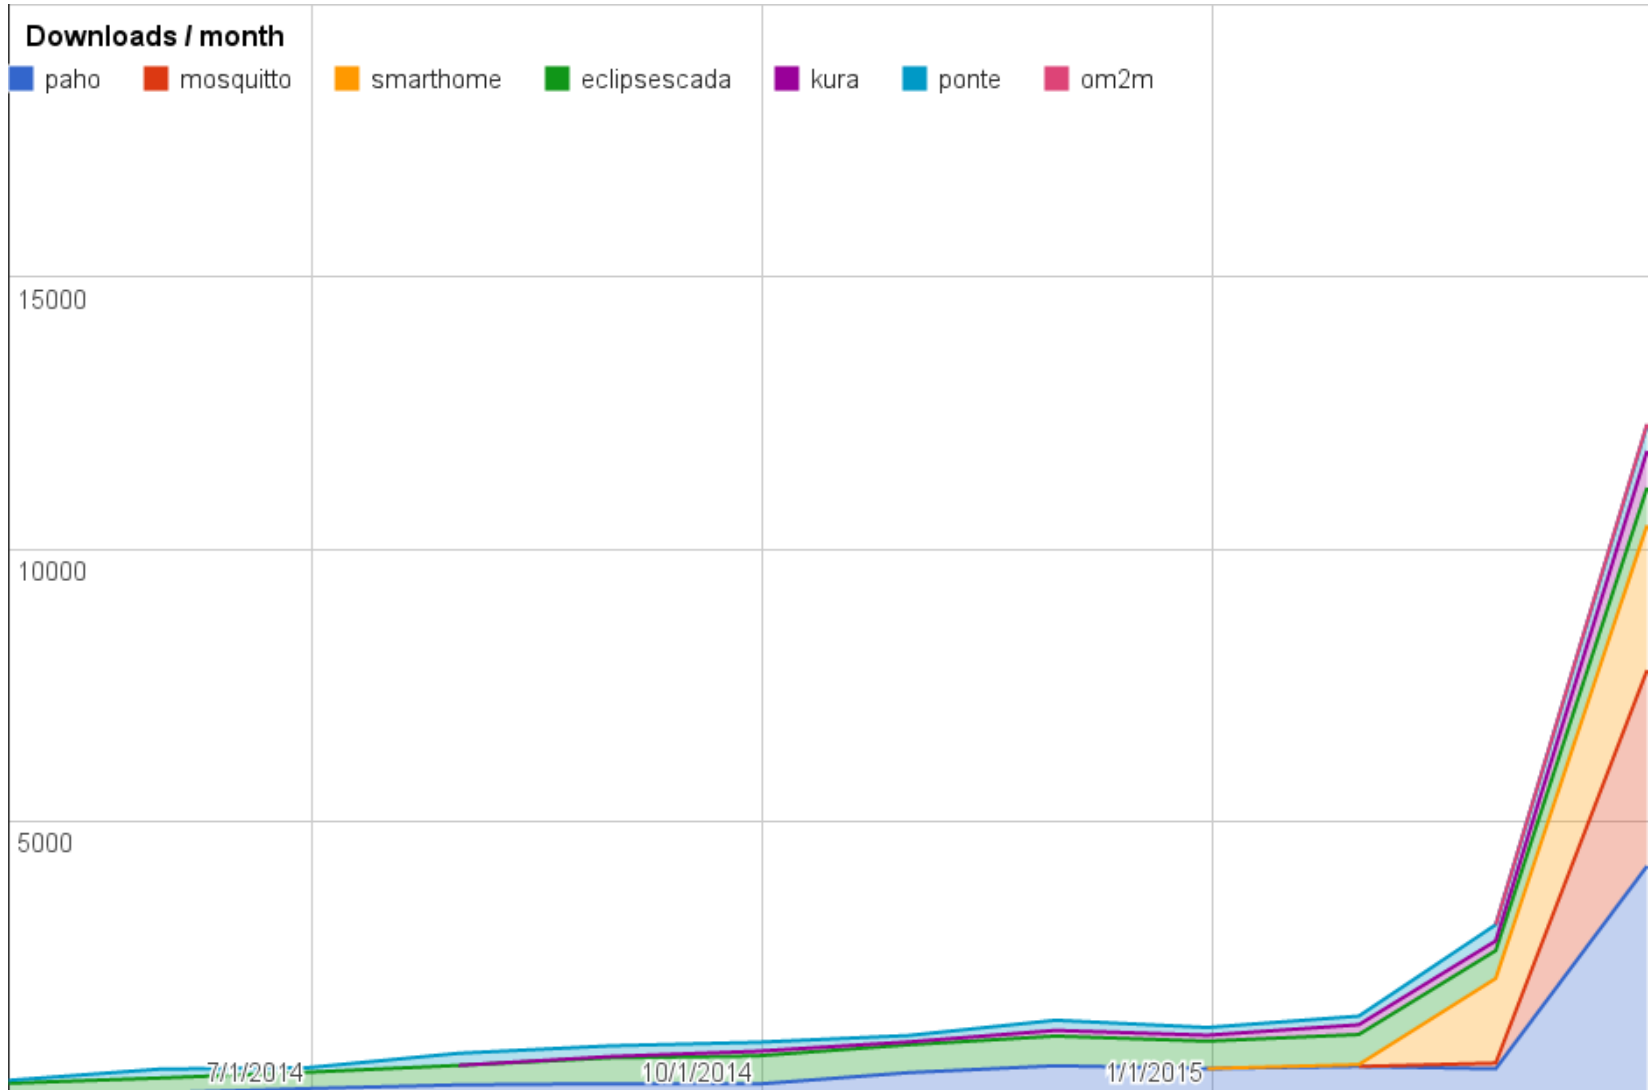

- Notes:

- 2 new projects in the dashboard: Vorto and Rise V2G

Yearly projects development activity

APR '14 - MAR '15 (color indicates variation compared to previous period)

| | Opened bugs | Closed bugs | Code authors | Commits | Posted messages | Senders |
|---------------------|-------------|-------------|--------------|-------------|-----------------|------------|
| californium | 16 | 11 | 15 | 232 | 232 | 24 |
| concierge | 36 | 42 | 3 | 221 | 92 | 11 |
| eclipsecada | 54 | 23 | 2 | 1393 | 2 | 2 |
| krikkit | 6 | 4 | 4 | 18 | 29 | 8 |
| kura | 24 | 21 | 17 | 790 | 230 | 31 |
| leshan | 3 | 1 | 7 | 67 | 109 | 22 |
| mihini | 2 | 1 | 1 | 1 | 57 | 9 |
| moquette | 0 | 0 | 5 | 13 | 0 | 0 |
| mosquito | 62 | 37 | 2 | 586 | 515 | 89 |
| om2m | 5 | 4 | 4 | 28 | 68 | 15 |
| paho | 211 | 187 | 22 | 479 | 1213 | 132 |
| ponte | 1 | 1 | 6 | 30 | 4 | 2 |
| risev2g | 0 | 0 | 1 | 1 | 1 | 2 |
| smarhome | 95 | 97 | 30 | 413 | 0 | 0 |
| vorto | 0 | 0 | 1 | 1 | 0 | 0 |
| wakaama | 6 | 2 | 12 | 78 | 67 | 17 |
| ALL PROJECTS | 521 | 431 | 132 | 4351 | 2619 | 364 |

Websites

| | |
|--|--|
| Number of unique visitors this month | 75.8K |
| Month-over-month variation | +30% |
| Project with the highest growth this month | Ponte (+118%) |
| Year-over-year variation | +145% (217K → 533K unique visitors) |

Downloads

Sandbox servers (MQTT, CoAP, LwM2M)

MQTT (Mosquitto)

- 242 active clients (**10%** monthly)

CoAP

- Data collection is buggy :(Bug to be opened to have proper metrics collection in Californium

LwM2M