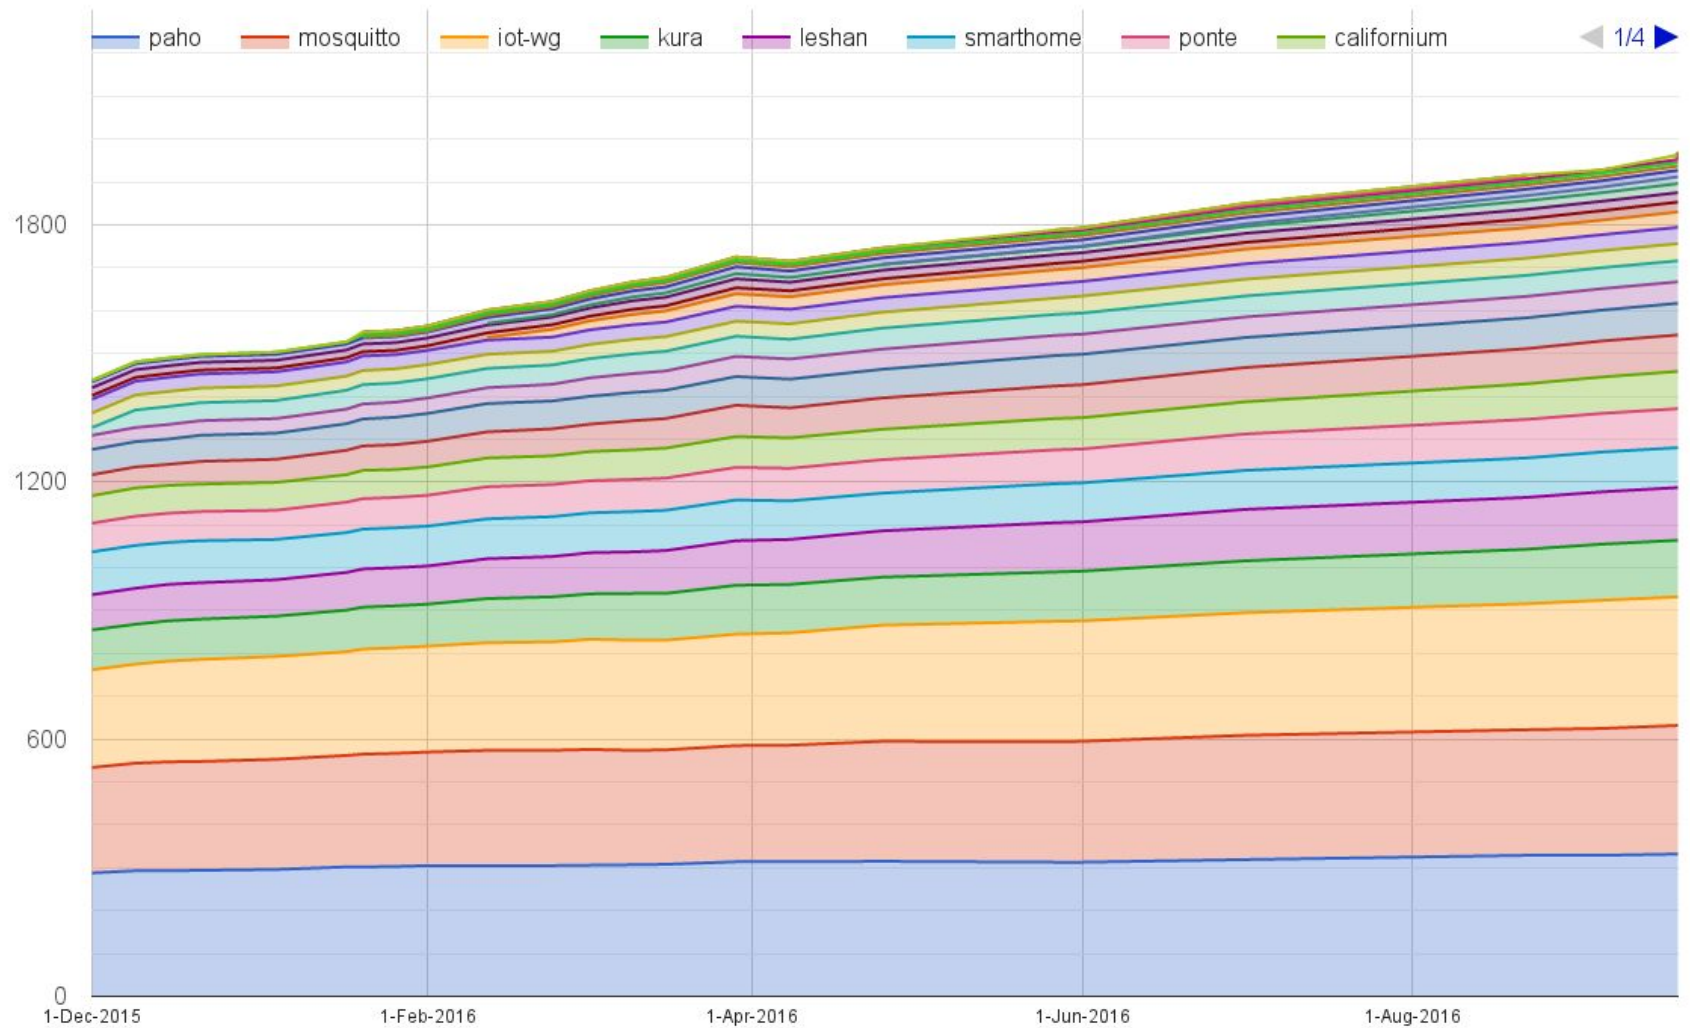

Mailing list subscriptions