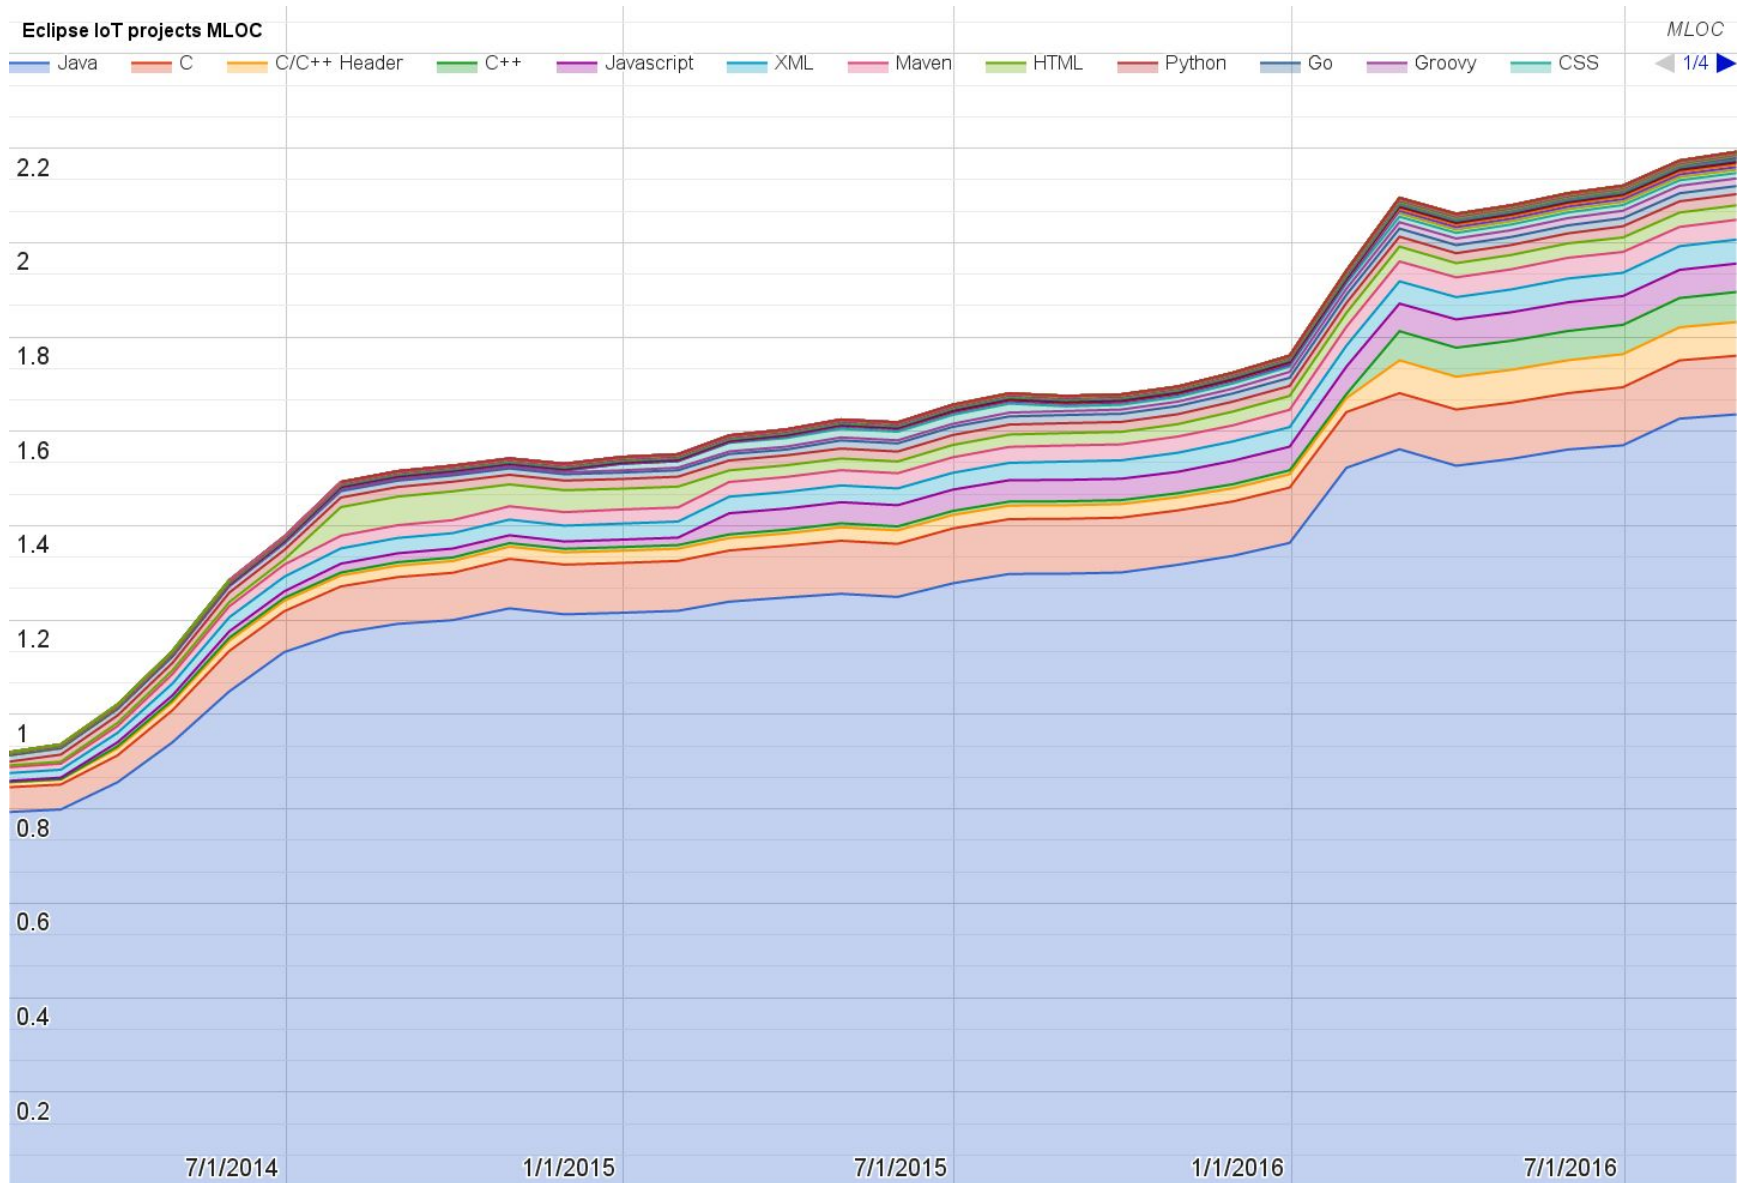

# Yearly projects development activity

SEP '15 - AUG '16

(color indicates variation compared to previous period)

	Opened bugs	Closed bugs	Code authors	Commits	Posted messages	Senders
4diac	72	128	9	106	12	2
californium	53	48	21	476	358	14
concierge	12	3	5	104	19	6
eclipsescada	0	19	2	342	4	2
edje	0	0	2	2	1	1
hawkbit	25	5	22	1159	1	1
hono	33	28	5	195	111	6
krikkit	0	0	1	1	0	0
kura	255	107	18	940	97	19
leshan	41	49	17	382	161	21
milo	19	15	5	58	7	3
mosquito	242	171	17	223	275	46
om2m	1	1	7	72	25	4
paho	287	198	40	342	431	57
paho.incubator	0	0	0	0	0	0
ponte	0	0	3	8	0	0
risev2g	1	1	1	17	2	2
smarhome	605	513	82	926	53	7
tinydtls	0	2	2	14	20	3
vorto	248	136	20	570	1	2
wakaama	52	50	14	199	67	15
whiskers	0	0	2	22	1	1
<b>ALL PROJECTS</b>	<b>1946</b>	<b>1474</b>	<b>295</b>	<b>6158</b>	<b>1646</b>	<b>57</b>

# Websites

Number of unique visitors this month	109K
Month-over-month variation	<b>+2%</b>
Project with the highest growth this month	Eclipse Concierge ( <b>+23%</b> )
Year-over-year variation	<b>+60%</b> (729K → 1.17M visitors)

# Lines of code (as of Aug-31, 2016)