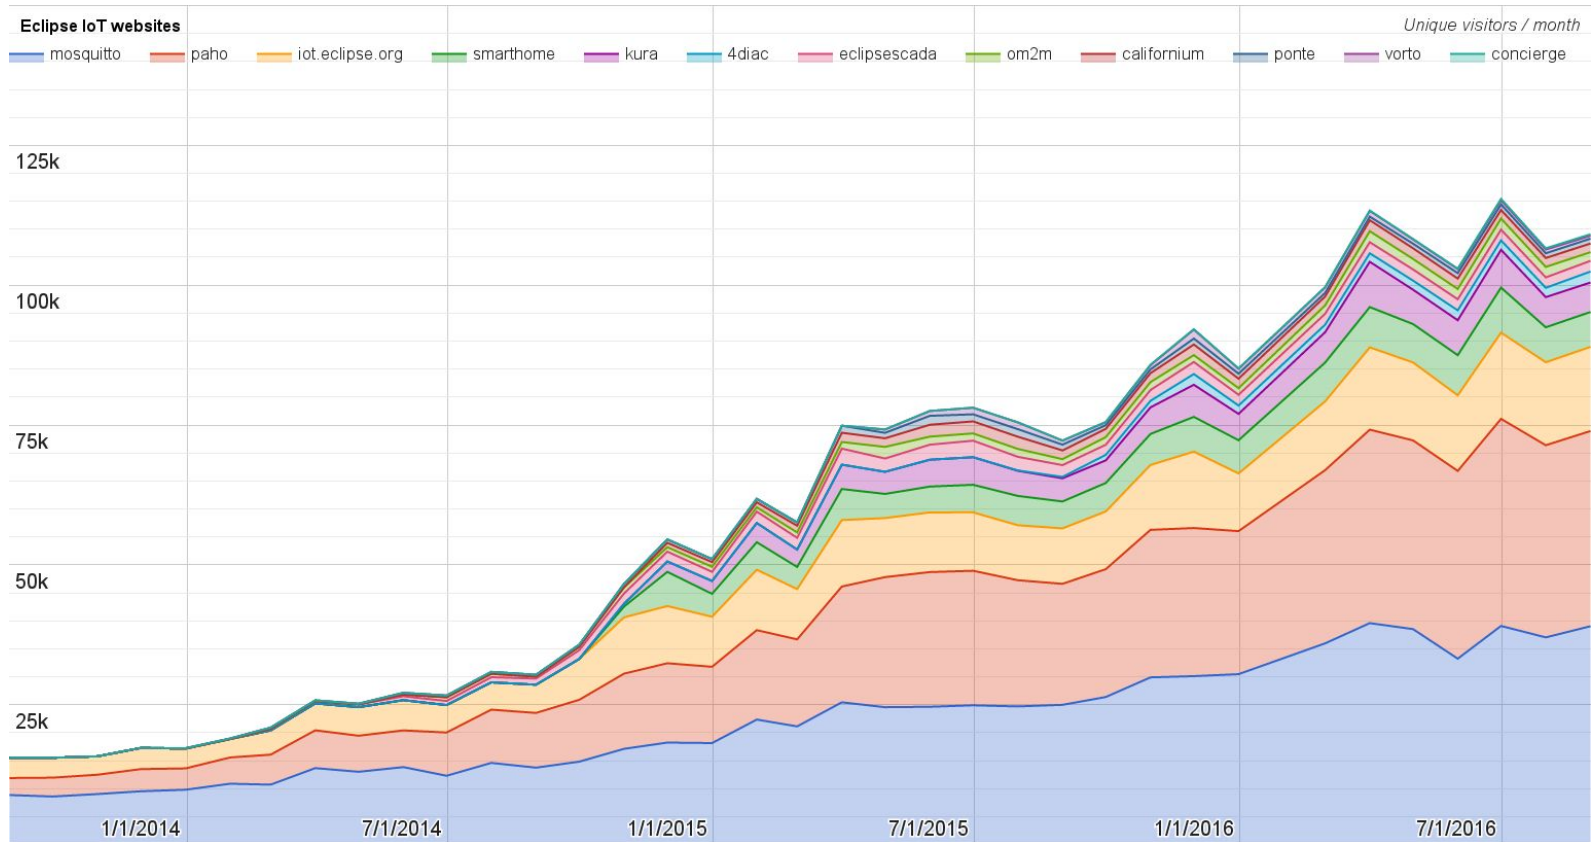

# Monthly projects development activity

AUG '16

(color indicates variation compared to previous month)

	Opened bugs	Closed bugs	Code authors	Commits	Posted messages	Senders
4diac	3	13	4	20	0	0
californium	2	4	2	4	1	1
concierge	0	0	0	0	0	0
eclipsescada	0	0	0	0	0	0
edje	0	0	0	0	0	0
hawkbit	0	0	6	105	0	0
hono	1	3	1	2	0	0
krikkit	0	0	0	0	0	0
kura	43	31	10	86	11	2
leshan	6	3	3	5	2	1
milo	3	2	1	6	3	2
mosquito	20	8	3	11	12	6
om2m	0	0	1	1	0	0
paho	44	17	5	9	11	4
paho.incubator	0	0	0	0	0	0
ponte	0	0	0	0	0	0
risev2g	0	0	0	0	0	0
smarthome	55	57	16	49	0	0
tinydtls	0	0	0	0	0	0
vorto	17	21	5	31	0	0
wakaama	5	7	2	3	1	1
whiskers	0	0	0	0	0	0
<b>ALL PROJECTS</b>	199	166	59	332	41	17

# Yearly projects development activity

SEP '15 - AUG '16

(color indicates variation compared to previous period)

	Opened bugs	Closed bugs	Code authors	Commits	Posted messages	Senders
4diac	72	128	9	106	12	2
californium	53	48	21	476	358	14
concierge	12	3	5	104	19	6
eclipsescada	0	19	2	342	4	2
edje	0	0	2	2	1	1
hawkbit	25	5	22	1159	1	1
hono	33	28	5	195	111	6
krikkit	0	0	1	1	0	0
kura	255	107	18	940	97	19
leshan	41	49	17	382	161	21
milo	19	15	5	58	7	3
mosquito	242	171	17	223	275	46
om2m	1	1	7	72	25	4
paho	287	198	40	342	431	57
paho.incubator	0	0	0	0	0	0
ponte	0	0	3	8	0	0
risev2g	1	1	1	17	2	2
smarhome	605	513	82	926	53	7
tinydtls	0	2	2	14	20	3
vorto	248	136	20	570	1	2
wakaama	52	50	14	199	67	15
whiskers	0	0	2	22	1	1
<b>ALL PROJECTS</b>	<b>1946</b>	<b>1474</b>	<b>295</b>	<b>6158</b>	<b>1646</b>	<b>57</b>

# Websites

Number of unique visitors this month	109K
Month-over-month variation	<b>+2%</b>
Project with the highest growth this month	Eclipse Concierge ( <b>+23%</b> )
Year-over-year variation	<b>+60%</b> (729K → 1.17M visitors)