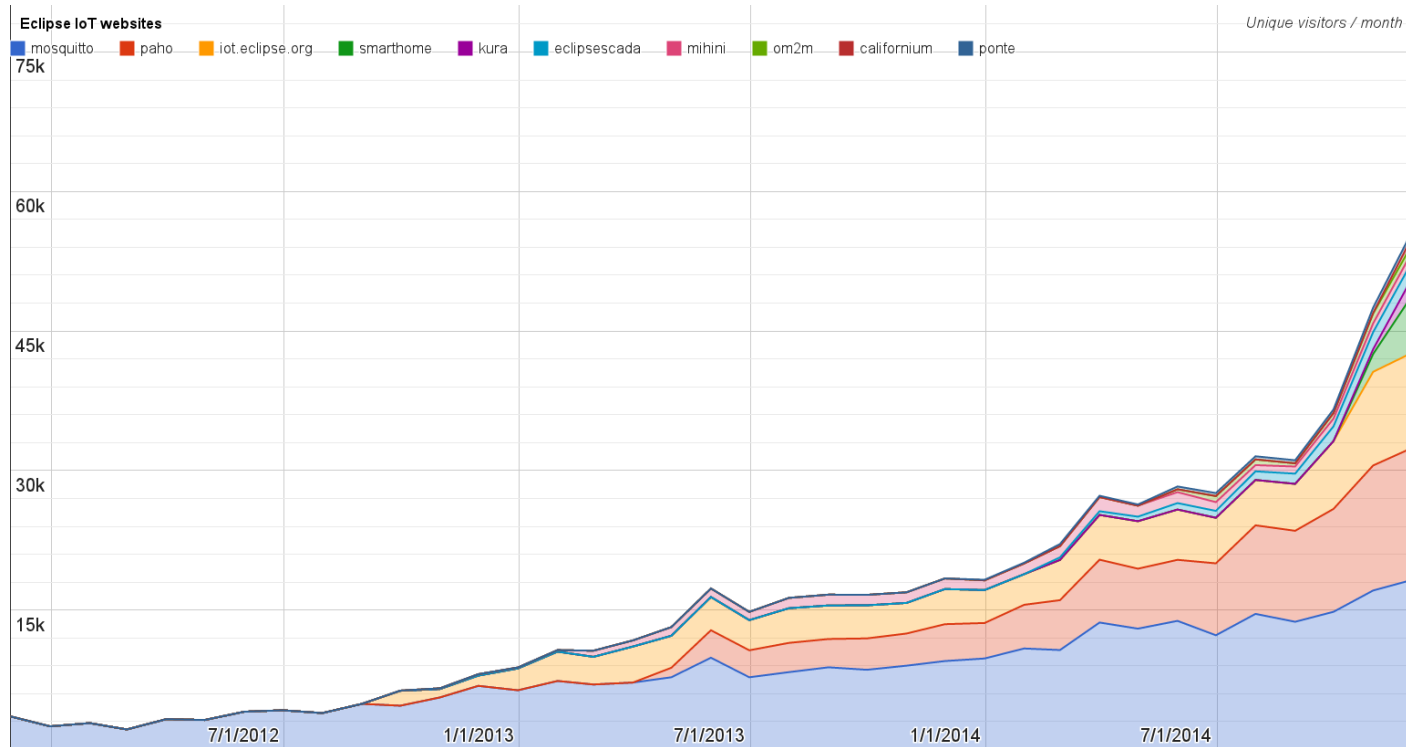

# Monthly projects development activity

**NOV '14**

*(color indicates variation compared to previous month)*

	Opened bugs	Closed bugs	Code authors	Commits	Posted messages	Senders
californium	1	2	3	36	36	12
concierge	4	10	2	29	10	4
eclipsescada	0	0	2	70	0	0
krikkit	0	0	1	4	0	0
kura	6	5	6	75	44	10
mihini	0	0	0	0	28	5
moquette	0	0	0	0	0	0
mosquitto	20	0	1	242	46	18
paho	6	6	5	9	78	23
ponte	0	0	1	0	0	0
smarhome	6	11	8	45	0	0
wakaama	0	0	0	0	0	0
ALL PROJECTS	43	34	29	510	242	72

# Yearly projects development activity

**DEC '13 - NOV '14** *(color indicates variation compared to previous period)*

	Opened bugs	Closed bugs	Code authors	Commits	Posted messages	Senders
californium	10	7	14	161	133	15
concierge	36	42	3	161	69	12
eclipsescada	64	36	2	2266	10	3
krikkit	0	0	4	13	0	0
kura	18	14	15	558	190	24
mihini	1	1	2	3	71	18
moquette	0	0	4	35	0	0
mosquitto	38	7	2	482	325	68
paho	185	162	23	604	1129	116
ponte	2	1	5	30	4	2
smarhome	96	75	20	381	0	0
wakaama	6	1	14	45	0	0
<b>ALL PROJECTS</b>	<b>456</b>	<b>346</b>	<b>108</b>	<b>4739</b>	<b>1931</b>	<b>258</b>

# Websites

Number of unique visitors this month	55.5K
Month-over-month variation	<b>+17%</b>
Project with the highest growth this month	<b>Mihini (+11%)</b> (Kura, SmartHome, Californium are tracked since mid-October only)
Year-over-year variation	<b>+106%</b> (180K → 372K unique visitors)