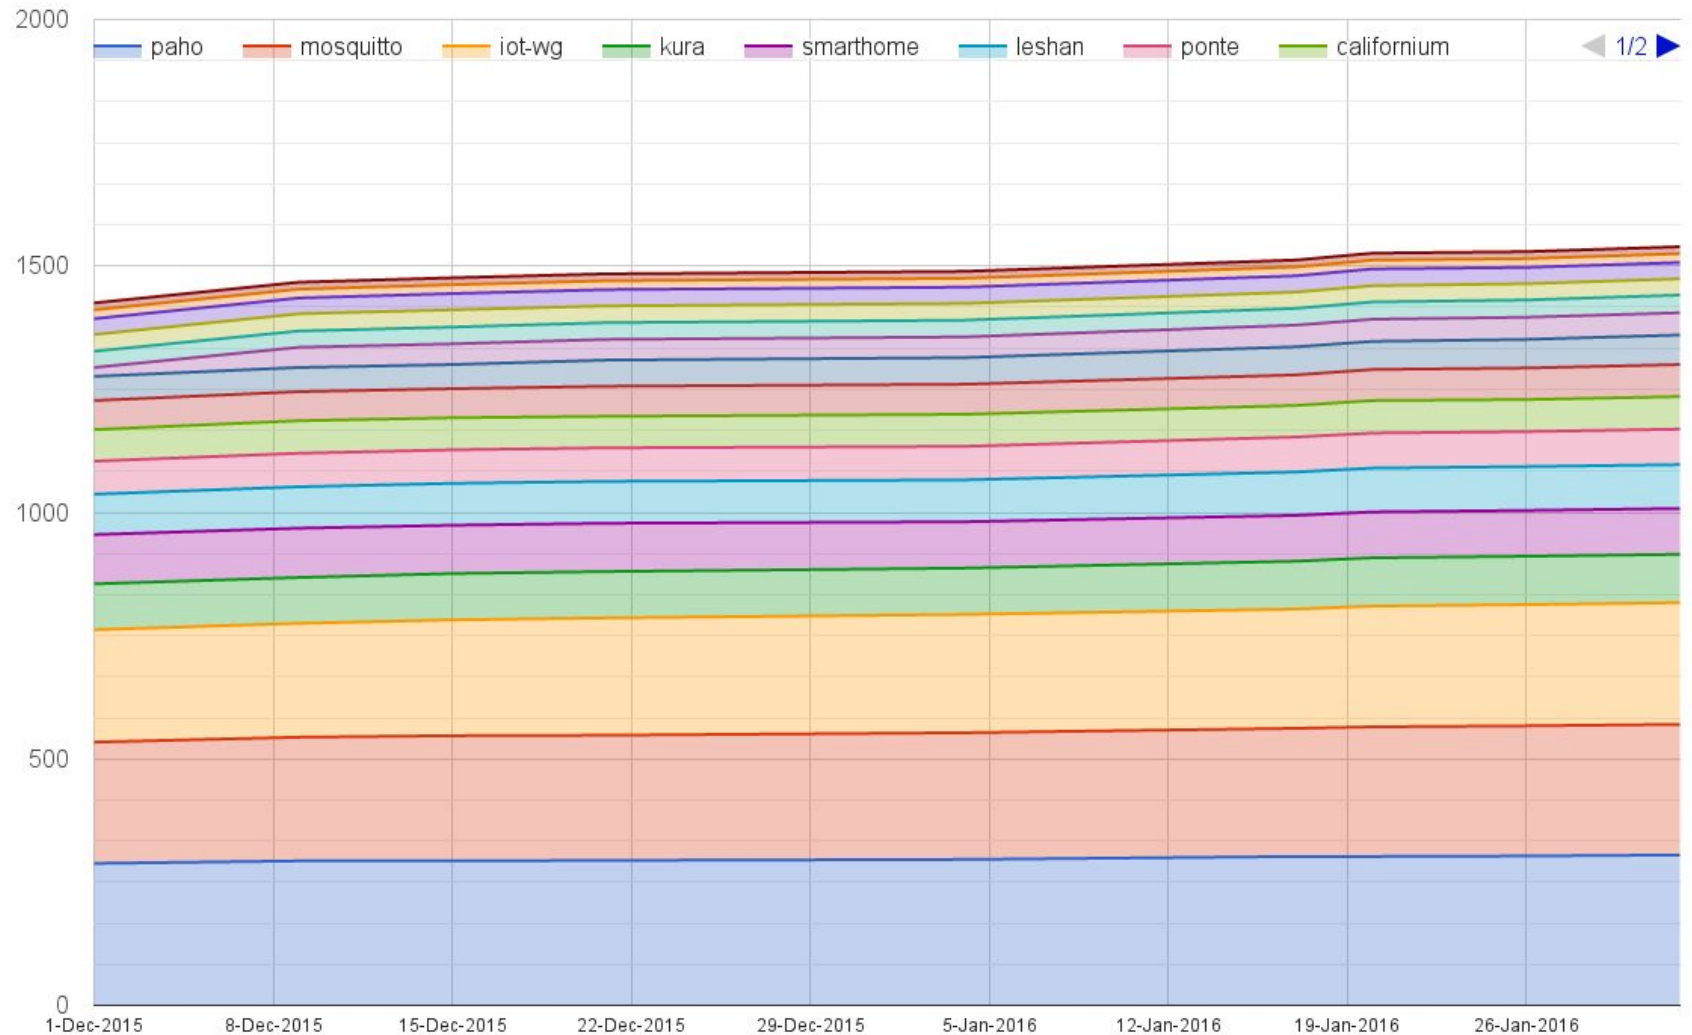

Yearly projects development activity

FEB '15 - JAN '16

(color indicates variation compared to previous period)

	Opened bugs	Closed bugs	Code authors	Commits	Posted messages	Senders
4diac	0	0	0	0	7	3
californium	14	17	18	482	386	29
concierge	15	5	4	140	10	5
eclipsescada	21	28	3	360	21	4
hawkbit	0	0	1	1	0	0
krikkit	0	0	2	4	2	2
kura	9	2	12	841	80	20
leshan	4	6	17	321	238	33
mosquitto	58	58	6	190	464	89
om2m	6	8	4	43	28	5
paho	89	67	14	214	620	94
paho.incubator	0	0	1	4	1	1
ponte	1	0	3	7	0	0
risev2g	0	0	3	17	4	3
smarthome	147	115	48	518	32	6
tiaki	0	0	3	12	1	1
vorto	64	16	7	131	4	2
wakaama	2	4	146	277	268	297
ALL PROJECTS	430	326	292	3562	2166	594

Websites

Number of unique visitors this month	96.1K
Month-over-month variation	+13%
Project with the highest growth this month	Vorto (+52%)
Year-over-year variation	+111% (448K → 950K unique visitors)

Downloads

Mailing list subscriptions

Sandbox servers (MQTT, CoAP, LwM2M)

MQTT (Mosquitto)

- 1188 active clients (+113% monthly)

CoAP

- N/A this month

LWM2M

- See [Bug 467101](#)