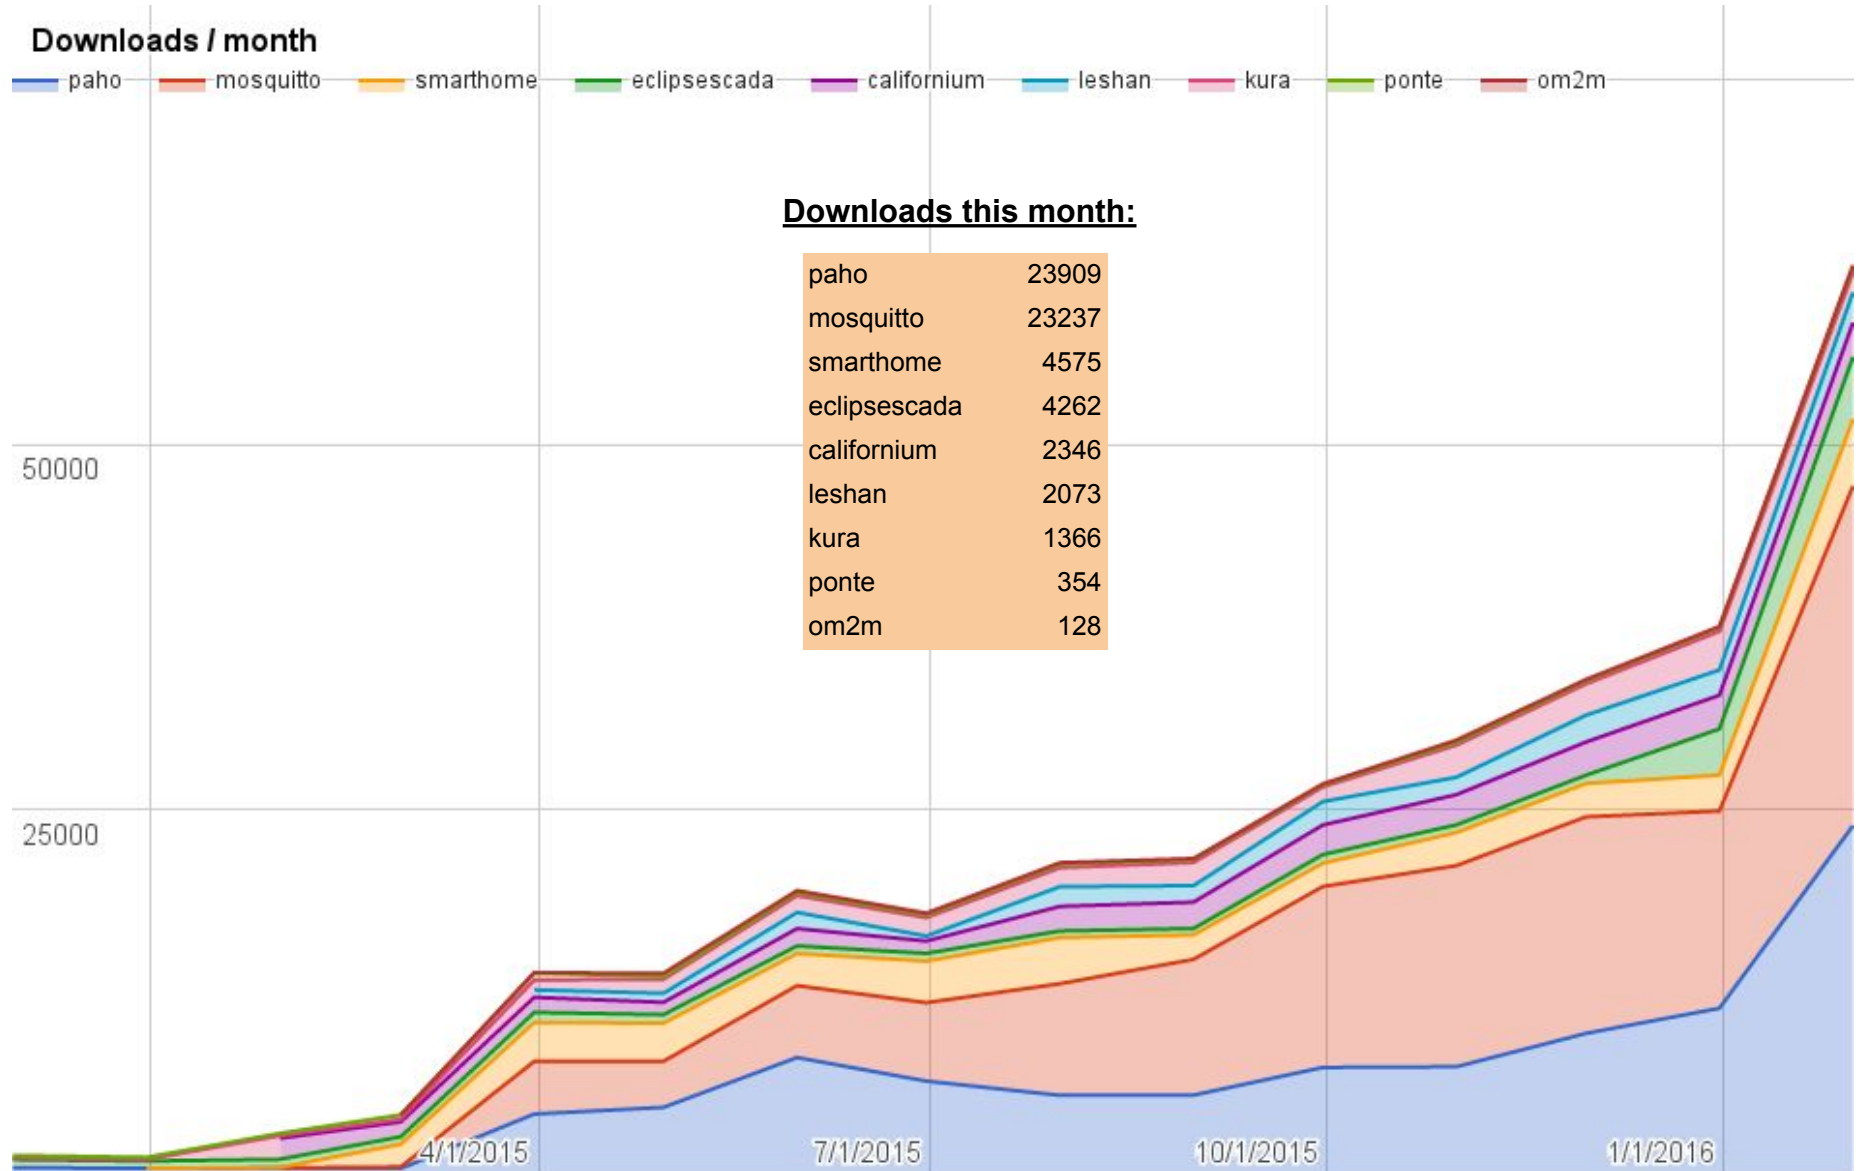

Yearly projects development activity

FEB '15 - JAN '16

(color indicates variation compared to previous period)

	Opened bugs	Closed bugs	Code authors	Commits	Posted messages	Senders
4diac	0	0	0	0	7	3
californium	14	17	18	482	386	29
concierge	15	5	4	140	10	5
eclipsescada	21	28	3	360	21	4
hawkbit	0	0	1	1	0	0
krikkit	0	0	2	4	2	2
kura	9	2	12	841	80	20
leshan	4	6	17	321	238	33
mosquitto	58	58	6	190	464	89
om2m	6	8	4	43	28	5
paho	89	67	14	214	620	94
paho.incubator	0	0	1	4	1	1
ponte	1	0	3	7	0	0
risev2g	0	0	3	17	4	3
smarthome	147	115	48	518	32	6
tiaki	0	0	3	12	1	1
vorto	64	16	7	131	4	2
wakaama	2	4	146	277	268	297
ALL PROJECTS	430	326	292	3562	2166	594

Websites

Number of unique visitors this month	96.1K
Month-over-month variation	+13%
Project with the highest growth this month	Vorto (+52%)
Year-over-year variation	+111% (448K → 950K unique visitors)

Downloads