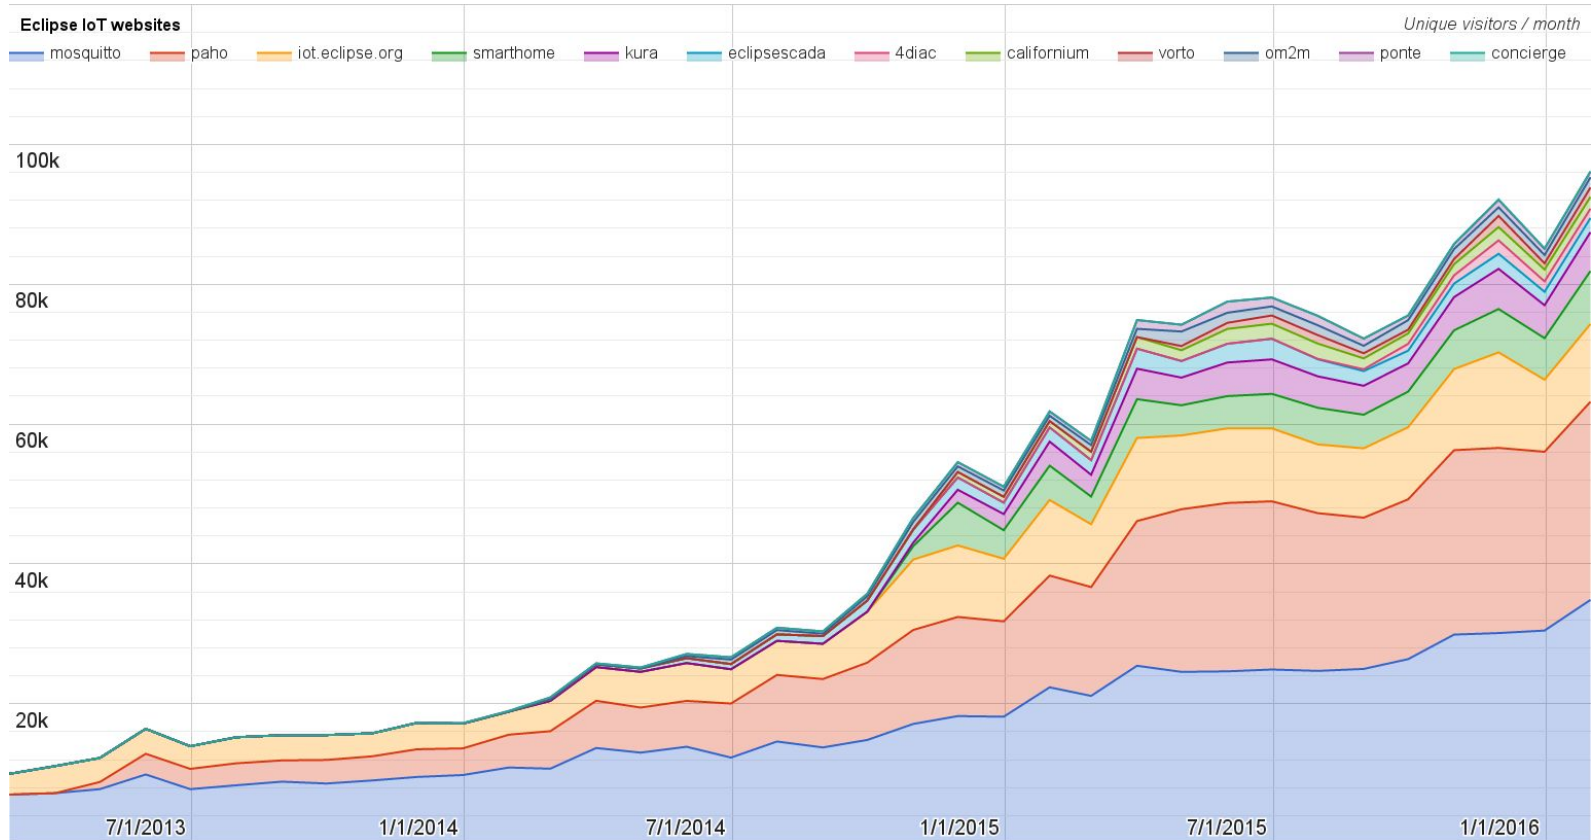

Eclipse IoT monthly report

January 2016

Monthly projects development activity

JAN '16

(color indicates variation compared to previous month)

	Opened bugs	Closed bugs	Code authors	Commits	Posted messages	Senders
4diac	0	0	0	0	0	0
californium	0	0	5	17	35	4
concierge	1	0	0	0	0	0
eclipsescada	0	0	2	84	0	0
hawkbit	0	0	0	0	0	0
krikkit	0	0	0	0	0	0
kura	0	0	5	25	0	0
leshan	0	0	4	30	13	4
mosquitto	2	1	1	4	16	8
om2m	0	0	1	2	0	0
paho	0	0	3	4	13	4
paho.incubator	0	0	0	0	0	0
ponte	0	0	0	0	0	0
risev2g	0	0	0	0	0	0
smarhome	0	0	16	51	3	2
tiaki	0	0	0	0	0	0
vorto	0	0	1	2	0	0
wakaama	0	0	3	6	5	3
ALL PROJECTS	3	1	41	225	85	25

Yearly projects development activity

FEB '15 - JAN '16

(color indicates variation compared to previous period)

	Opened bugs	Closed bugs	Code authors	Commits	Posted messages	Senders
4diac	0	0	0	0	7	3
californium	14	17	18	482	386	29
concierge	15	5	4	140	10	5
eclipsescada	21	28	3	360	21	4
hawkbit	0	0	1	1	0	0
krikkit	0	0	2	4	2	2
kura	9	2	12	841	80	20
leshan	4	6	17	321	238	33
mosquitto	58	58	6	190	464	89
om2m	6	8	4	43	28	5
paho	89	67	14	214	620	94
paho.incubator	0	0	1	4	1	1
ponte	1	0	3	7	0	0
risev2g	0	0	3	17	4	3
smarthome	147	115	48	518	32	6
tiaki	0	0	3	12	1	1
vorto	64	16	7	131	4	2
wakaama	2	4	146	277	268	297
ALL PROJECTS	430	326	292	3562	2166	594

Websites

Number of unique visitors this month	96.1K
Month-over-month variation	+13%
Project with the highest growth this month	Vorto (+52%)
Year-over-year variation	+111% (448K → 950K unique visitors)

Downloads