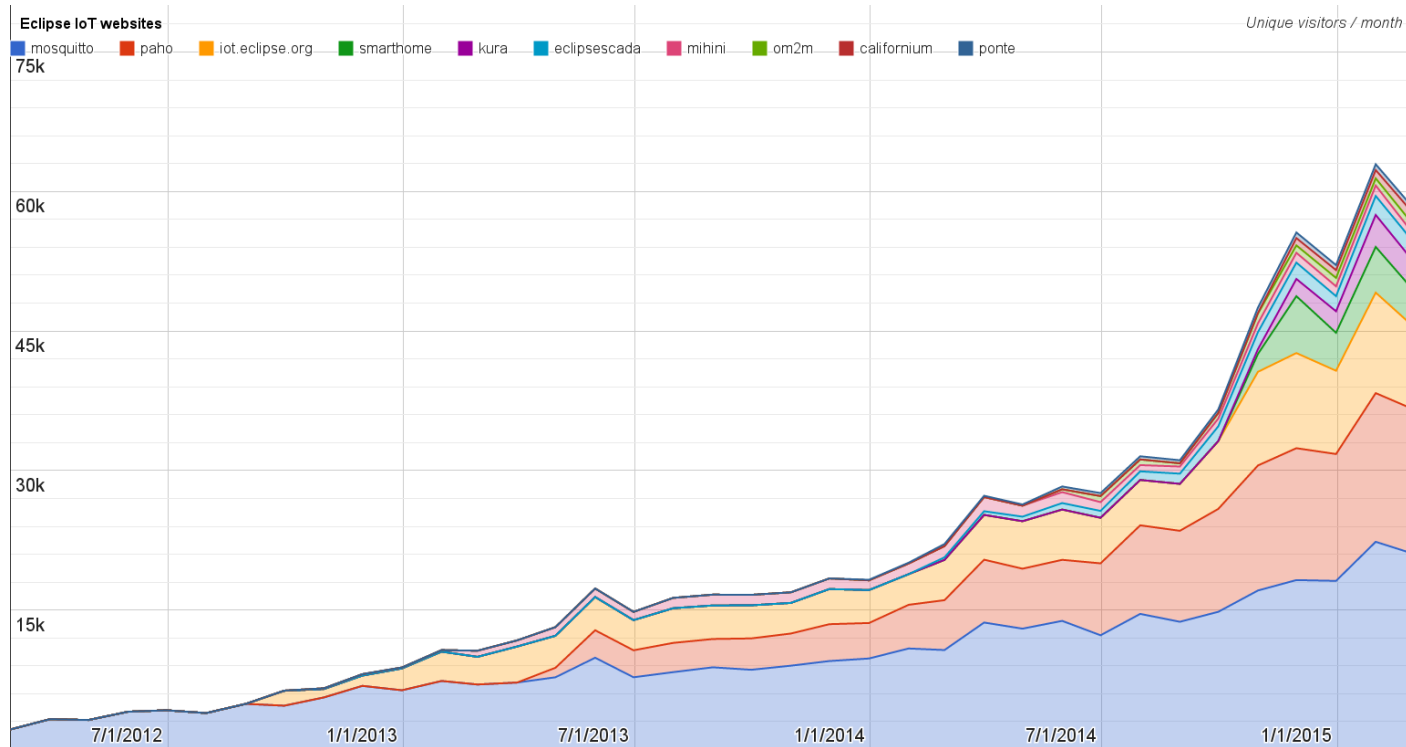

Eclipse IoT monthly report

February 2015

Monthly projects development activity

FEB '15

(color indicates variation compared to previous month)

	Opened bugs	Closed bugs	Code authors	Commits	Posted messages	Senders
californium	2	0	0	0	12	3
concierge	0	0	1	11	0	0
eclipsescada	0	0	1	2	0	0
krikkit	0	0	1	2	0	0
kura	2	1	7	47	7	5
leshan	2	1	0	0	25	12
mihini	0	0	0	0	2	2
moquette	0	0	0	0	0	0
mosquitto	1	6	1	27	101	24
om2m	0	0	0	0	7	2
paho	12	15	4	49	94	27
ponte	0	0	0	0	0	0
smarthome	11	10	7	20	0	0
wakaama	0	0	0	0	11	6
ALL PROJECTS	30	33	22	158	259	81

- Notes:

- Leshan Git activity not showing up (Grimoire bug)

Yearly projects development activity

MAR '14 - FEB '15 (color indicates variation compared to previous period)

	Opened bugs	Closed bugs	Code authors	Commits	Posted messages	Senders
californium	13	8	15	201	192	21
concierge	36	42	3	244	99	13
eclipsekada	61	26	2	1615	4	1
krikkit	6	4	4	17	26	8
kura	23	21	17	728	223	28
leshan	3	1	0	0	75	19
mihini	1	1	1	1	68	16
moquette	0	0	4	1	0	0
mosquitto	48	28	2	553	479	89
om2m	5	3	3	19	71	17
paho	201	186	26	564	1205	131
ponte	1	1	6	30	4	2
smarthome	87	100	27	456	0	0
wakaama	6	1	11	43	44	14
ALL PROJECTS	491	422	121	4472	2490	359

Websites

Number of unique visitors this month	58.5K
Month-over-month variation	-7%
Project with the highest growth this month	Californium (+34%)
Year-over-year variation	+140% (202K → 485K unique visitors)

Downloads

Sandbox servers (MQTT, CoAP, LwM2M)

MQTT (Mosquitto)

- 220 active clients (-40% monthly - server restarted?)

CoAP

- 137 unique IP addresses (+136% monthly increase)

LwM2M

- N/A
 - note: sandbox has been moved to leshan.eclipse.org ; metrics collection process needs to be updated