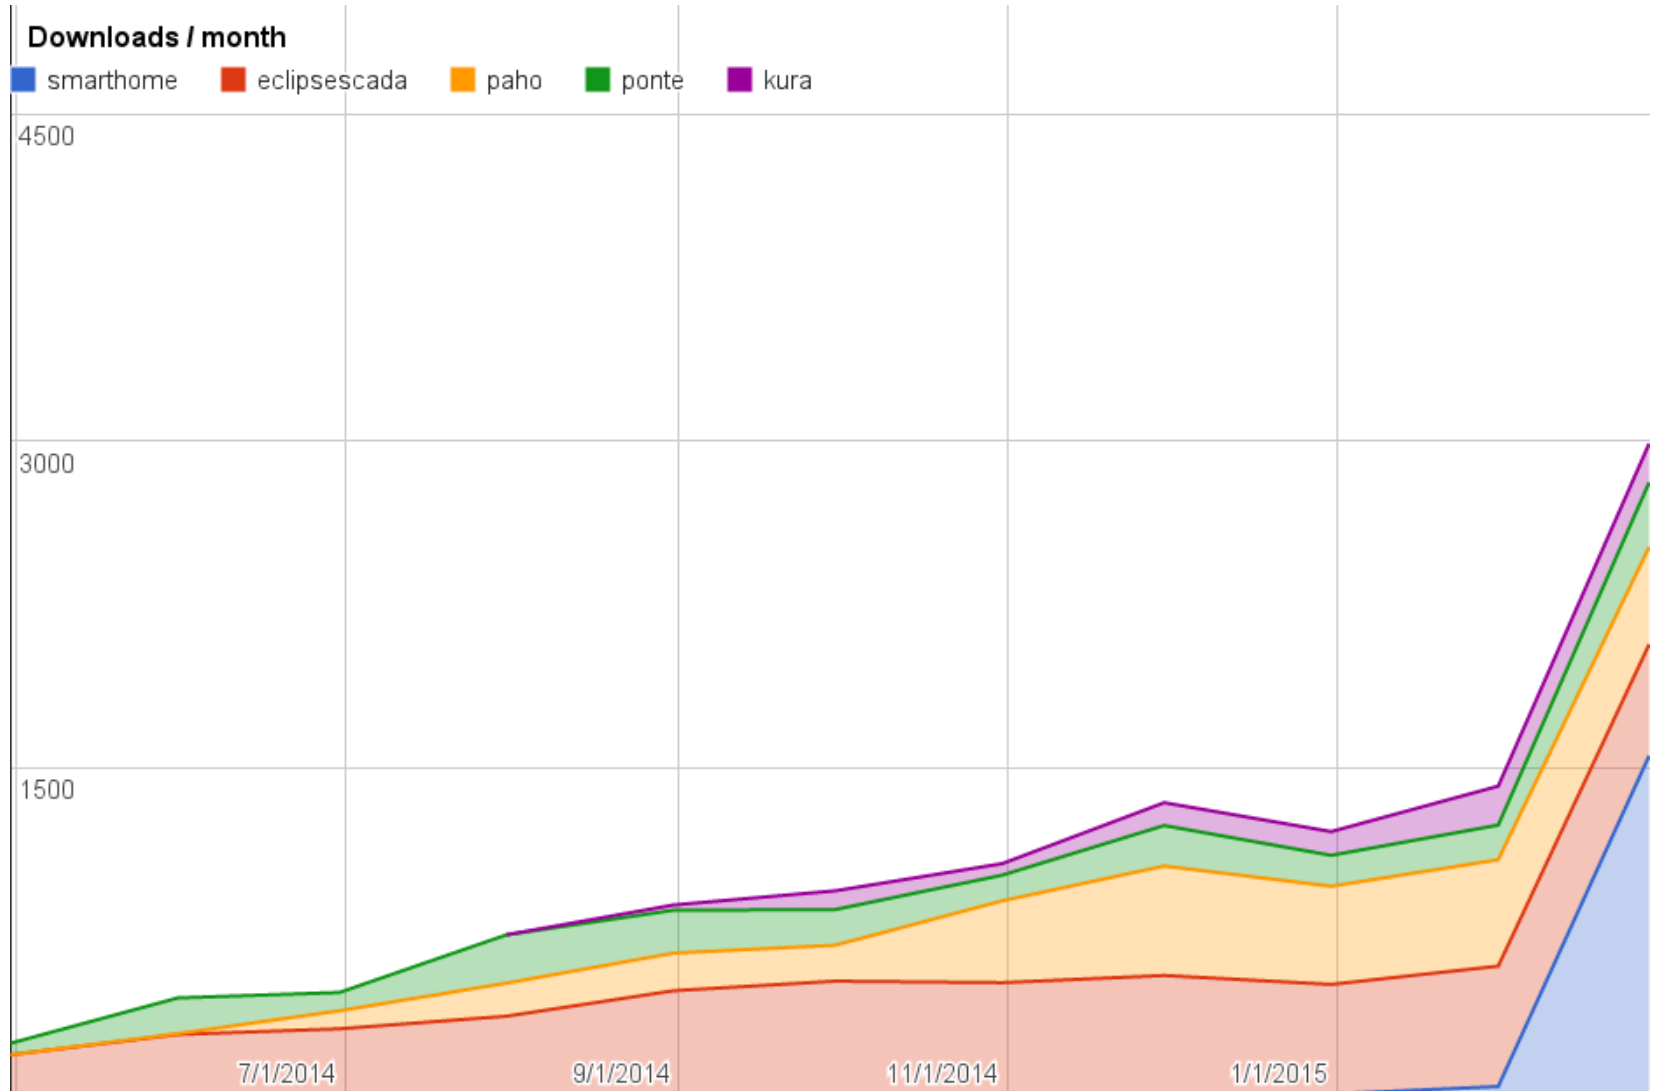

Eclipse IoT monthly report

February 2015

Monthly projects development activity

FEB '15

(color indicates variation compared to previous month)

	Opened bugs	Closed bugs	Code authors	Commits	Posted messages	Senders
californium	2	0	0	0	12	3
concierge	0	0	1	11	0	0
eclipsescada	0	0	1	2	0	0
krikkit	0	0	1	2	0	0
kura	2	1	7	47	7	5
leshan	2	1	0	0	25	12
mihini	0	0	0	0	2	2
moquette	0	0	0	0	0	0
mosquitto	1	6	1	27	101	24
om2m	0	0	0	0	7	2
paho	12	15	4	49	94	27
ponte	0	0	0	0	0	0
smarthome	11	10	7	20	0	0
wakaama	0	0	0	0	11	6
ALL PROJECTS	30	33	22	158	259	81

- Notes:

- Leshan Git activity not showing up (Grimoire bug)

Yearly projects development activity

MAR '14 - FEB '15 (color indicates variation compared to previous period)

	Opened bugs	Closed bugs	Code authors	Commits	Posted messages	Senders
californium	13	8	15	201	192	21
concierge	36	42	3	244	99	13
eclipsekada	61	26	2	1615	4	1
krikkit	6	4	4	17	26	8
kura	23	21	17	728	223	28
leshan	3	1	0	0	75	19
mihini	1	1	1	1	68	16
moquette	0	0	4	1	0	0
mosquitto	48	28	2	553	479	89
om2m	5	3	3	19	71	17
paho	201	186	26	564	1205	131
ponte	1	1	6	30	4	2
smarthome	87	100	27	456	0	0
wakaama	6	1	11	43	44	14
ALL PROJECTS	491	422	121	4472	2490	359

Websites

Number of unique visitors this month	58.5K
Month-over-month variation	-7%
Project with the highest growth this month	Californium (+34%)
Year-over-year variation	+140% (202K → 485K unique visitors)

Downloads

Sandbox servers (MQTT, CoAP, LwM2M)

MQTT (Mosquitto)

- 220 active clients (-40% monthly - server restarted?)

CoAP

- 137 unique IP addresses (+136% monthly increase)

LwM2M

- N/A
 - note: sandbox has been moved to leshan.eclipse.org ; metrics collection process needs to be updated