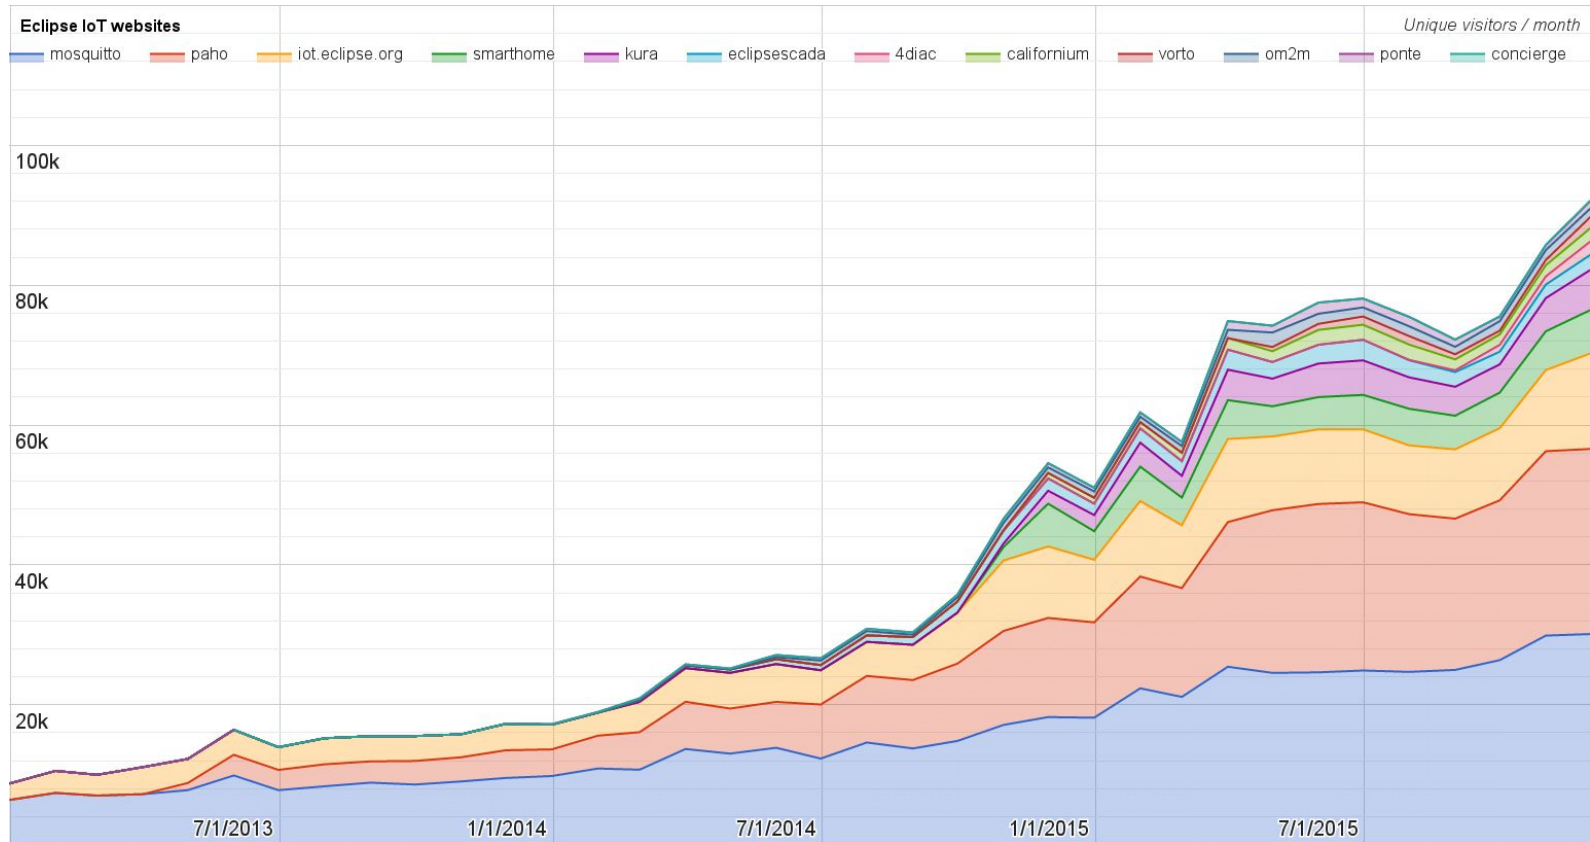

# Monthly projects development activity

**NOV '15**

*(color indicates variation compared to previous month)*

	Opened bugs	Closed bugs	Code authors	Commits	Posted messages	Senders
4diac	0	0	0	0	1	1
californium	1	0	4	39	36	7
concierge	5	2	3	26	0	0
eclipsecada	0	0	1	7	1	1
krikkit	0	0	0	0	0	0
kura	0	0	6	51	9	4
leshan	0	0	4	34	14	5
mosquitto	3	1	1	4	19	7
om2m	0	0	1	4	0	0
paho	5	3	4	27	48	12
paho.incubator	0	0	0	0	0	0
ponte	0	0	0	0	0	0
risev2g	0	0	1	2	1	1
smarthome	4	0	12	41	0	0
vorto	8	2	3	7	1	1
wakaama	0	0	1	2	3	3
<b>ALL PROJECTS</b>	26	8	41	244	133	42

# Yearly projects development activity

DEC '14 - NOV '15 (color indicates variation compared to previous period)

	Opened bugs	Closed bugs	Code authors	Commits	Posted messages	Senders
4diac	0	0	0	0	13	3
californium	28	20	16	470	422	35
concierge	28	23	4	213	45	6
eclipsecada	21	30	3	264	21	4
krikkit	0	2	2	6	3	2
kura	12	2	13	862	122	23
leshan	7	2	16	249	319	35
mosquitto	69	67	6	220	525	98
om2m	6	8	4	38	7	2
paho	97	89	15	224	805	107
paho.incubator	0	0	1	4	0	0
ponte	1	0	3	9	0	0
risev2g	0	0	3	13	3	2
smarthome	127	48	40	443	0	0
vorto	33	8	7	118	3	2
wakaama	1	2	7	250	158	29
<b>ALL PROJECTS</b>	430	301	140	3383	2446	348

# Websites

Number of unique visitors this month	92.1K
Month-over-month variation	<b>+7%</b>
Project with the highest growth this month	Vorto ( <b>+111%</b> )
Year-over-year variation	<b>+137%</b> (372K → 884K unique visitors)