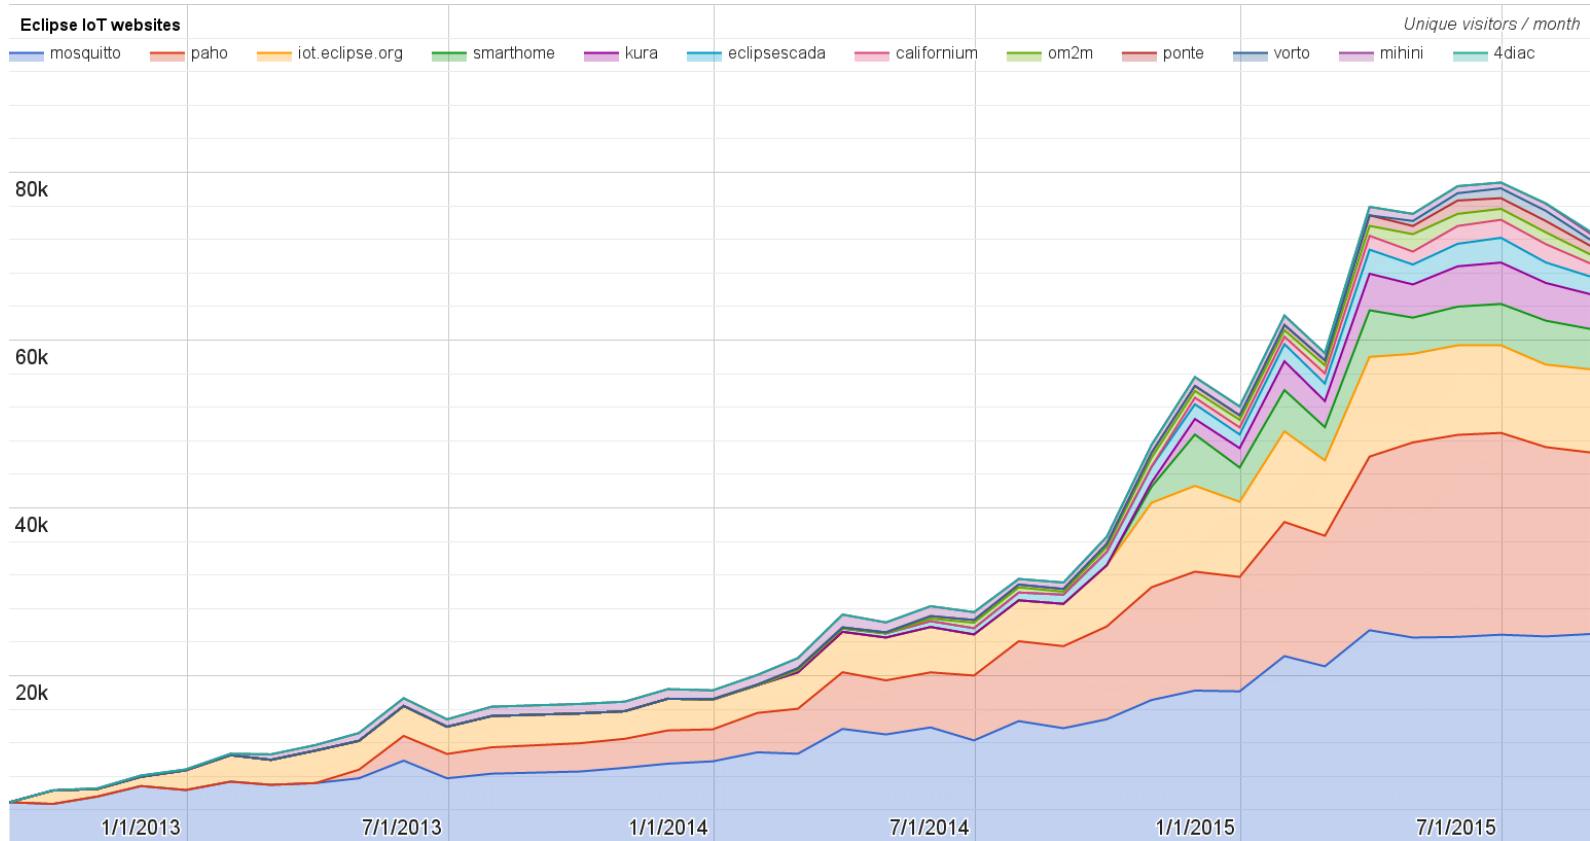

Eclipse IoT monthly report

August 2015

Monthly projects development activity

AUG '15

(color indicates variation compared to previous month)

	Opened bugs	Closed bugs	Code authors	Commits	Posted messages	Senders
californium	13	10	7	44	19	5
concierge	8	5	2	26	0	0
eclipsescada	0	0	1	5	0	0
krikkit	1	1	0	0	0	0
kura	1	0	7	40	0	0
leshan	0	0	2	3	18	7
mihini	0	0	0	0	1	1
moquette	0	0	3	20	0	0
mosquito	7	4	2	11	31	17
om2m	0	1	1	1	0	0
paho	20	11	5	17	35	16
ponte	0	0	0	0	0	0
risev2g	0	0	0	0	0	0
smarthome	17	10	9	22	0	0
vorto	12	6	3	34	0	0
wakaama	0	0	0	0	17	7
ALL PROJECTS	79	48	42	223	121	53

Yearly projects development activity

SEP '14 - AUG '15 (color indicates variation compared to previous period)

	Opened bugs	Closed bugs	Code authors	Commits	Posted messages	Senders
californium	43	34	14	380	330	34
concierge	18	19	3	201	61	7
eclipsescada	25	34	3	593	20	4
krikkit	5	4	3	24	27	5
kura	21	16	15	827	187	28
leshan	6	2	13	165	243	33
mihini	1	0	0	0	59	11
moquette	0	0	7	180	0	0
mosquito	98	59	5	299	627	117
om2m	9	9	4	36	13	6
paho	192	138	19	283	971	118
ponte	1	0	5	13	0	0
risev2g	0	0	3	11	2	2
smarthome	164	153	35	452	0	0
vorto	63	13	5	71	0	0
wakaama	7	2	7	251	151	27
ALL PROJECTS	653	483	141	3786	2691	392

Websites

Number of unique visitors this month	72.9K
Month-over-month variation	-4%
Project with the highest growth this month	Mosquito (+1%)
Year-over-year variation	+171% (284K → 770K unique visitors)

Downloads

Sandbox servers (MQTT, CoAP, LwM2M)

MQTT (Mosquitto)

- 388 active clients (-11% monthly)

CoAP

- 253 unique IP addresses

LwM2M

- See [Bug 467101](#)