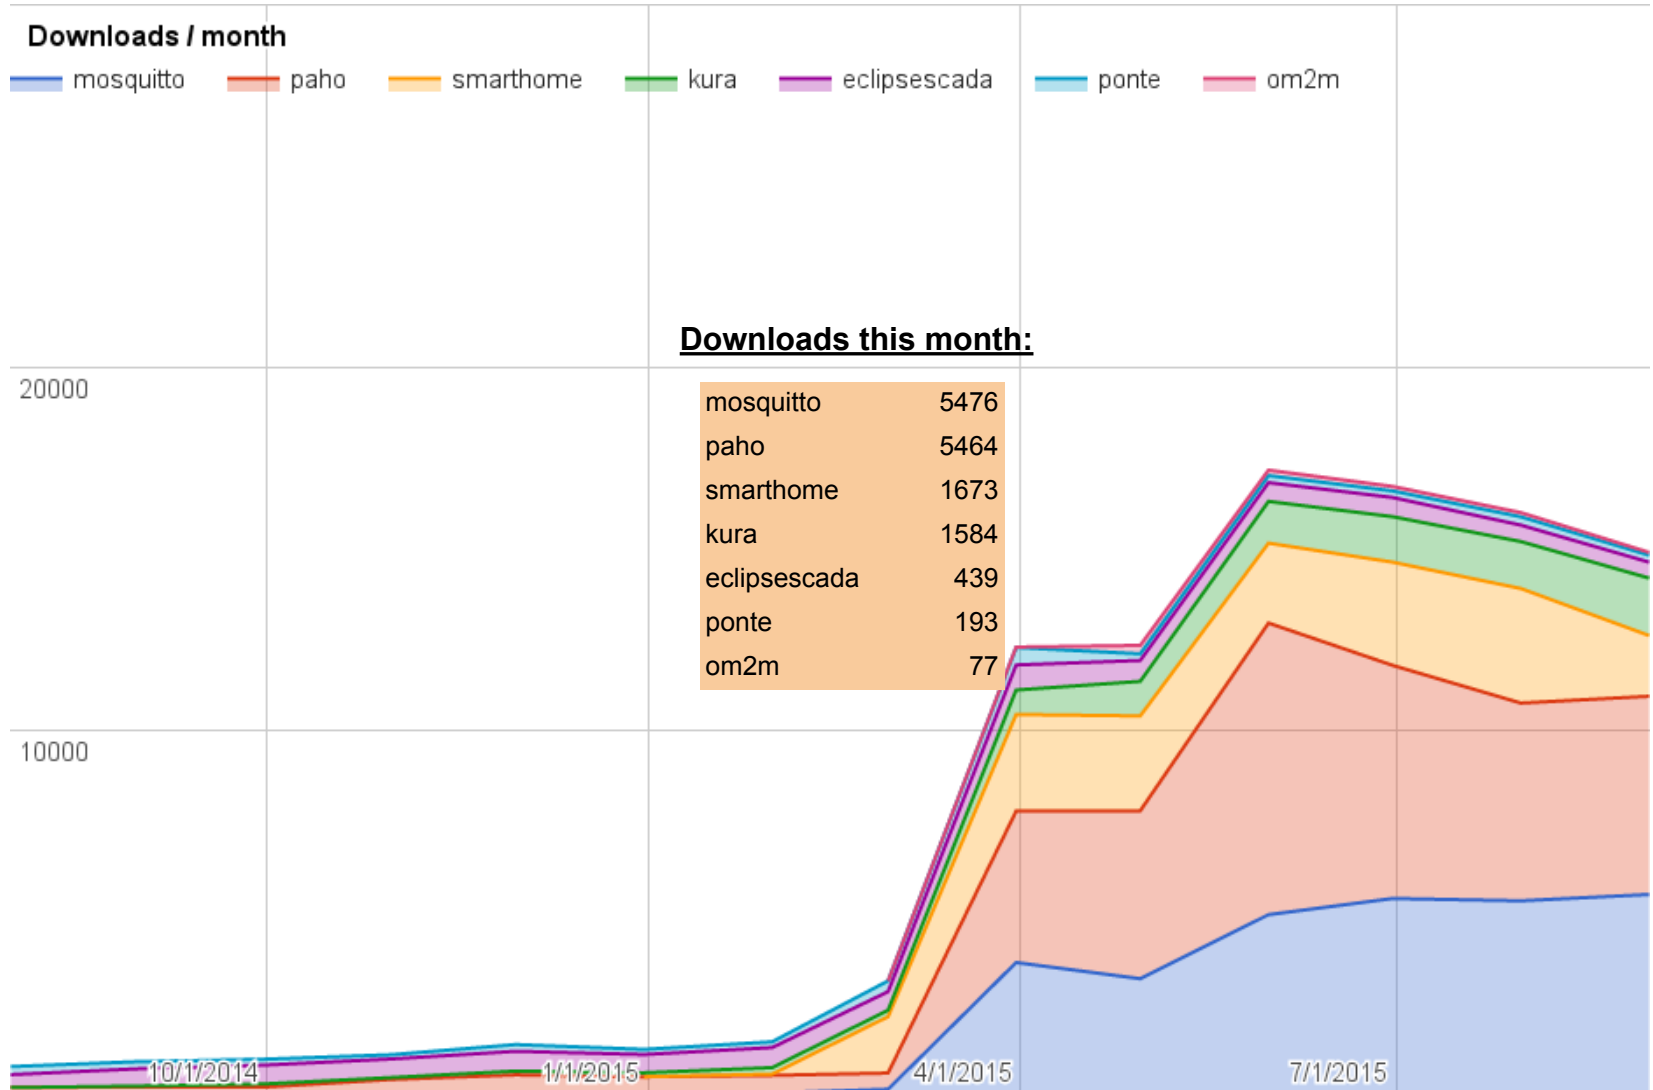

Yearly projects development activity

SEP '14 - AUG '15 (color indicates variation compared to previous period)

	Opened bugs	Closed bugs	Code authors	Commits	Posted messages	Senders
californium	43	34	14	380	330	34
concierge	18	19	3	201	61	7
eclipsescada	25	34	3	593	20	4
krikkit	5	4	3	24	27	5
kura	21	16	15	827	187	28
leshan	6	2	13	165	243	33
mihini	1	0	0	0	59	11
moquette	0	0	7	180	0	0
mosquito	98	59	5	299	627	117
om2m	9	9	4	36	13	6
paho	192	138	19	283	971	118
ponte	1	0	5	13	0	0
risev2g	0	0	3	11	2	2
smarthome	164	153	35	452	0	0
vorto	63	13	5	71	0	0
wakaama	7	2	7	251	151	27
ALL PROJECTS	653	483	141	3786	2691	392

Websites

Number of unique visitors this month	72.9K
Month-over-month variation	-4%
Project with the highest growth this month	Mosquito (+1%)
Year-over-year variation	+171% (284K → 770K unique visitors)

Downloads

Sandbox servers (MQTT, CoAP, LwM2M)

MQTT (Mosquitto)

- 388 active clients (-11% monthly)

CoAP

- 253 unique IP addresses

LwM2M

- See [Bug 467101](#)