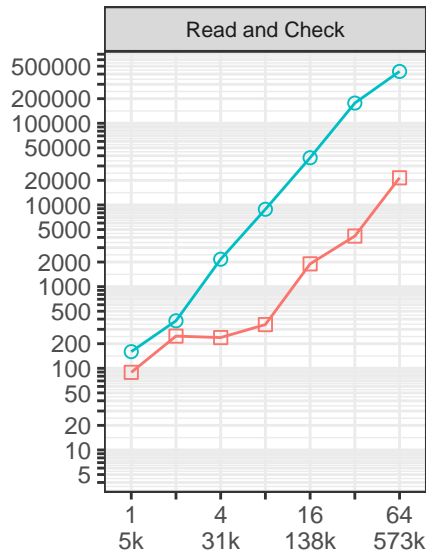

Inject scenario, execution time

Execution times [ms]

Model size
#Elements

EMF API Epsilon EVL

Repair scenario, execution time

Execution times [ms]

Model size
#Elements

EMF API Epsilon EVL

Comparison of performance by storage (read and check)

Comparison of performance by formats
(total execution time)