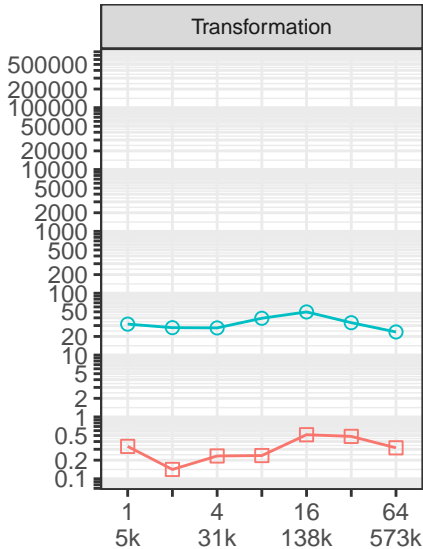

Inject scenario, execution time

Execution times [ms]

Model size
#Elements

EMF API Epsilon EVL

Repair scenario, execution time

Execution times [ms]

Model size
#Elements

EMF API Epsilon EVL

Comparison of performance by storage (read and check)

Comparison of performance by formats
(total execution time)