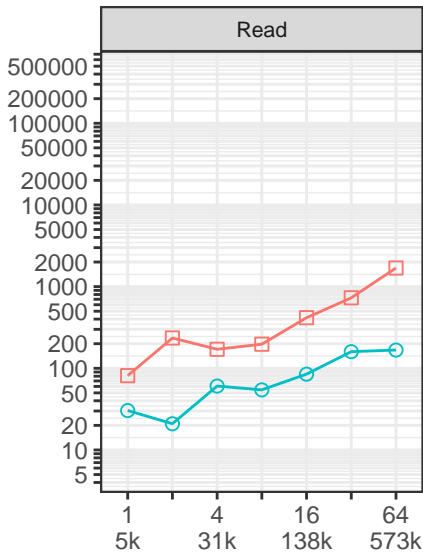

Inject scenario, execution time

Execution times [ms]

Model size
#Elements

EMF API Epsilon EVL

Repair scenario, execution time

Execution times [ms]

Model size
#Elements

EMF API Epsilon EVL

Comparison of performance by storage (read and check)

Comparison of performance by formats
(total execution time)