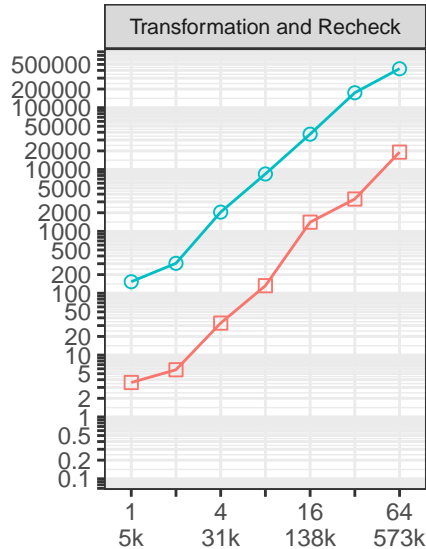

Inject scenario, execution time

Execution times [ms]

Model size
#Elements

EMF API Epsilon EVL

Repair scenario, execution time

Execution times [ms]

Model size
#Elements

EMF API Epsilon EVL

Comparison of performance by storage (read and check)

Comparison of performance by formats
(total execution time)