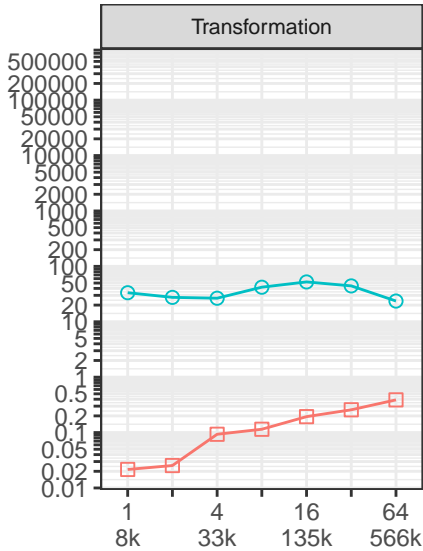

Inject scenario, execution time

Execution times [ms]

Model size
#Elements

EMF API Epsilon EVL

Repair scenario, execution time

Execution times [ms]

Model size
#Elements

EMF API Epsilon EVL

Comparison of performance by storage (read and check)

Comparison of performance by formats
(total execution time)