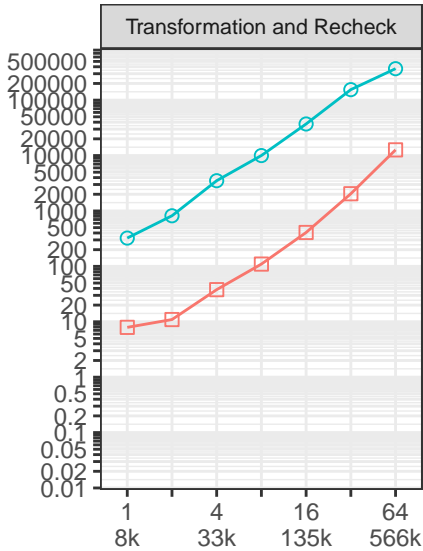

Inject scenario, execution time

Execution times [ms]

Model size
#Elements

EMF API Epsilon EVL

Repair scenario, execution time

Execution times [ms]

Model size
#Elements

EMF API Epsilon EVL

Comparison of performance by storage (read and check)

Comparison of performance by formats
(total execution time)