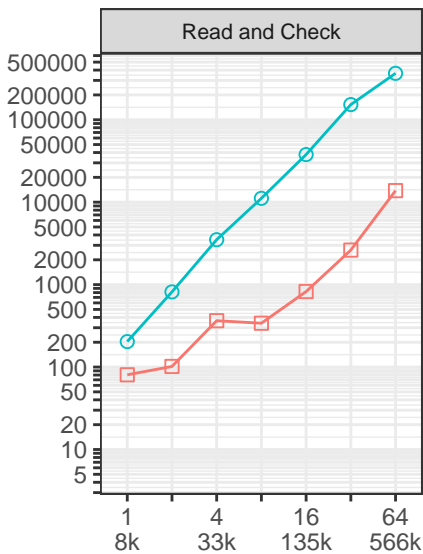

Inject scenario, execution time

Execution times [ms]

Model size
#Elements

EMF API Epsilon EVL

Repair scenario, execution time

Execution times [ms]

Model size
#Elements

EMF API Epsilon EVL

Comparison of performance by storage (read and check)

Comparison of performance by formats
(total execution time)