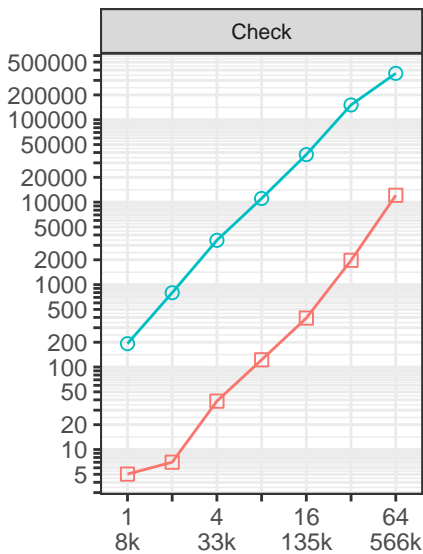

Inject scenario, execution time

Execution times [ms]

Model size
#Elements

EMF API Epsilon EVL

Repair scenario, execution time

Execution times [ms]

Model size
#Elements

EMF API Epsilon EVL

Comparison of performance by storage (read and check)

Comparison of performance by formats
(total execution time)