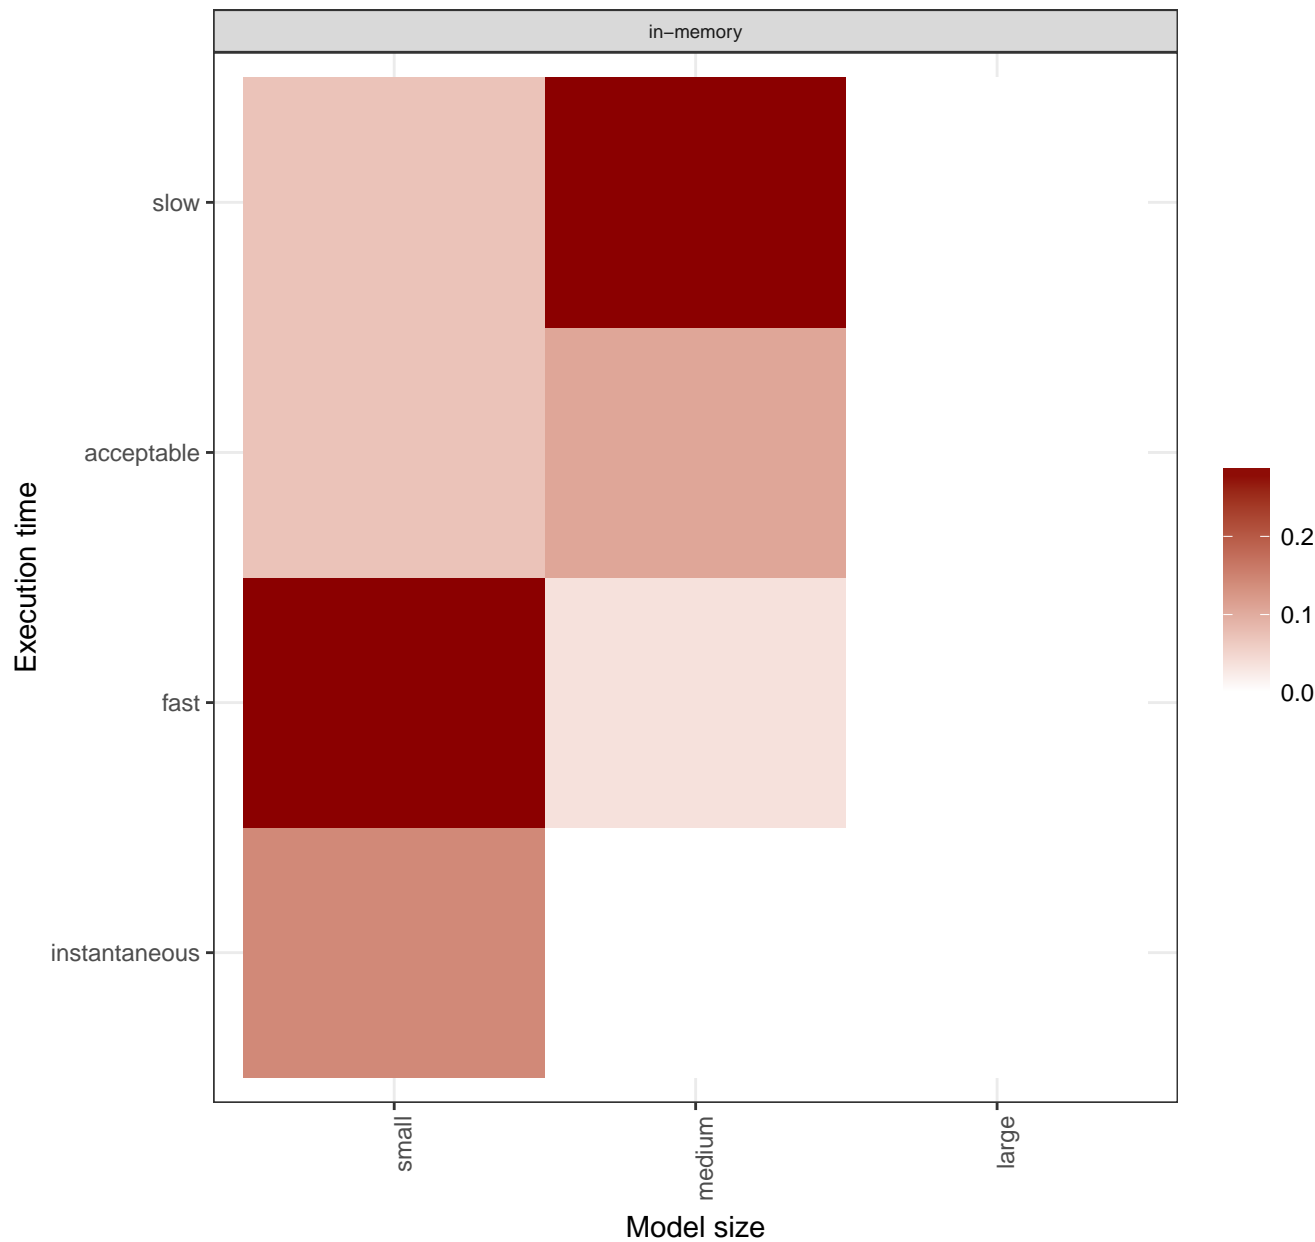

Inject scenario, execution time

Execution times [ms]

Model size
#Elements

EMF API Epsilon EVL

Repair scenario, execution time

Execution times [ms]

Model size
#Elements

EMF API Epsilon EVL

Comparison of performance by storage (read and check)

Comparison of performance by formats
(total execution time)