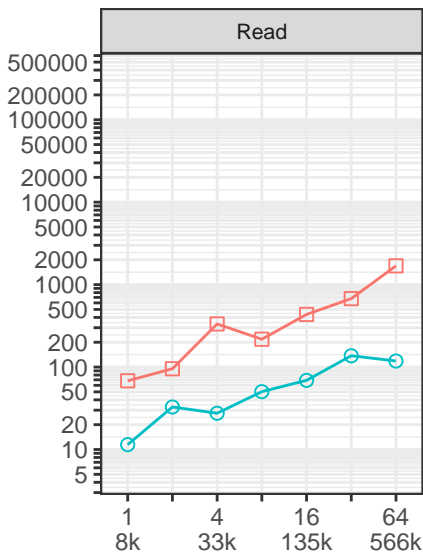

Inject scenario, execution time

Execution times [ms]

Model size
#Elements

EMF API Epsilon EVL

Repair scenario, execution time

Execution times [ms]

Model size
#Elements

EMF API Epsilon EVL

Comparison of performance by storage (read and check)

Comparison of performance by formats
(total execution time)