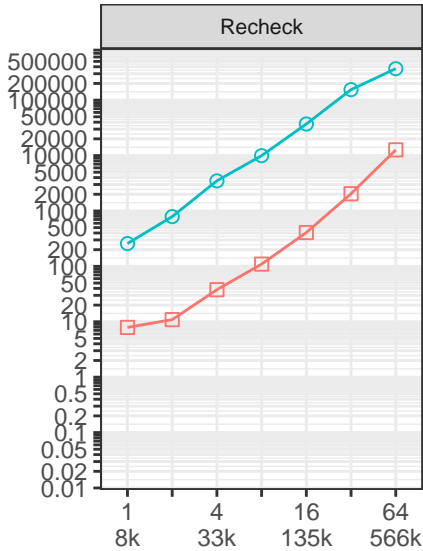

Inject scenario, execution time

Execution times [ms]

Model size
#Elements

EMF API Epsilon EVL

Repair scenario, execution time

Execution times [ms]

Model size
#Elements

EMF API Epsilon EVL

Comparison of performance by storage (read and check)

Comparison of performance by formats
(total execution time)