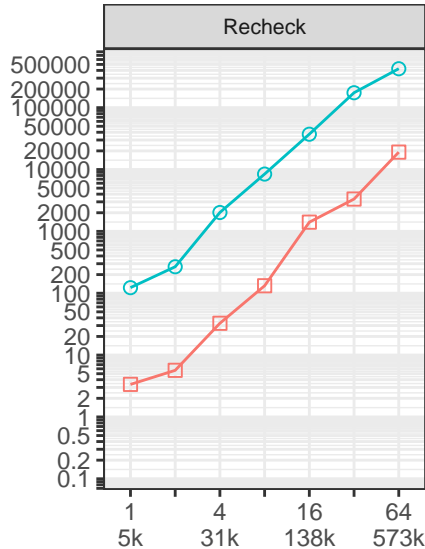

Inject scenario, execution time

Execution times [ms]

Model size
#Elements

EMF API Epsilon EVL

Repair scenario, execution time

Execution times [ms]

Model size
#Elements

EMF API Epsilon EVL

Comparison of performance by storage (read and check)

Comparison of performance by formats
(total execution time)