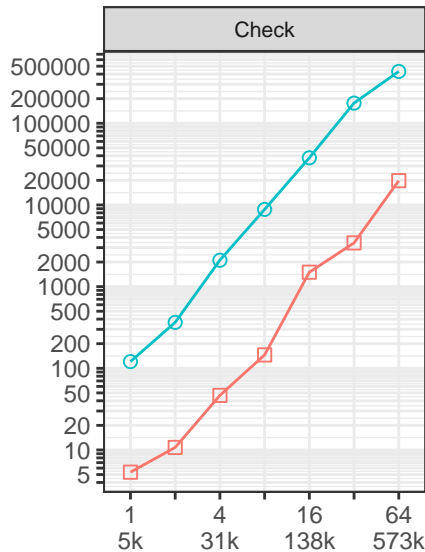

Inject scenario, execution time

Execution times [ms]

Model size
#Elements

EMF API Epsilon EVL

Repair scenario, execution time

Execution times [ms]

Model size
#Elements

EMF API Epsilon EVL

Comparison of performance by storage (read and check)

Comparison of performance by formats
(total execution time)