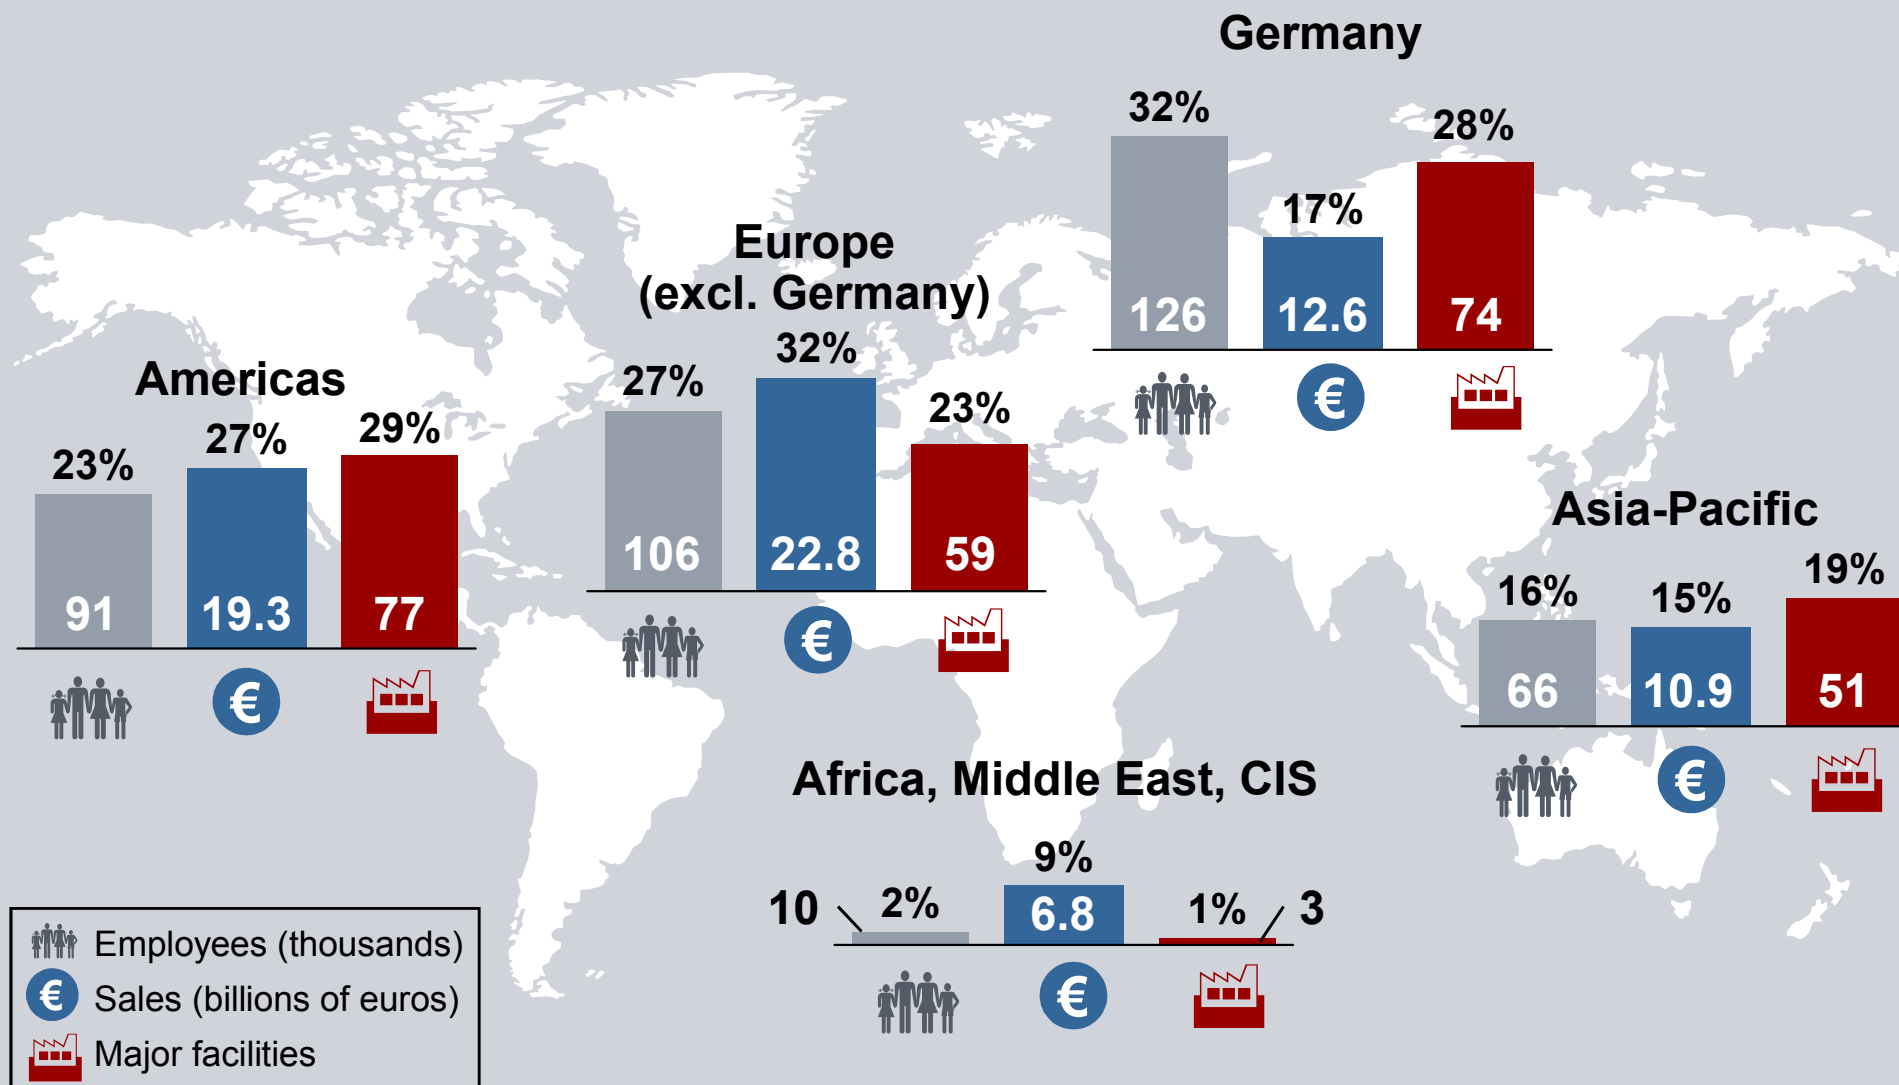

Siemens in the Eclipse Foundation

Kai Tödter
kai.toedter@siemens.com

Active in three Sectors

Global Presence

As of September 30, 2007

Siemens Numbers*

- 400000 employees worldwide
- 32,500 R&D employees worldwide
- 17,500 software engineers
- 150 R&D locations in over 30 countries around the world
- 7,900 inventions in 2007
- 50,700 active patents