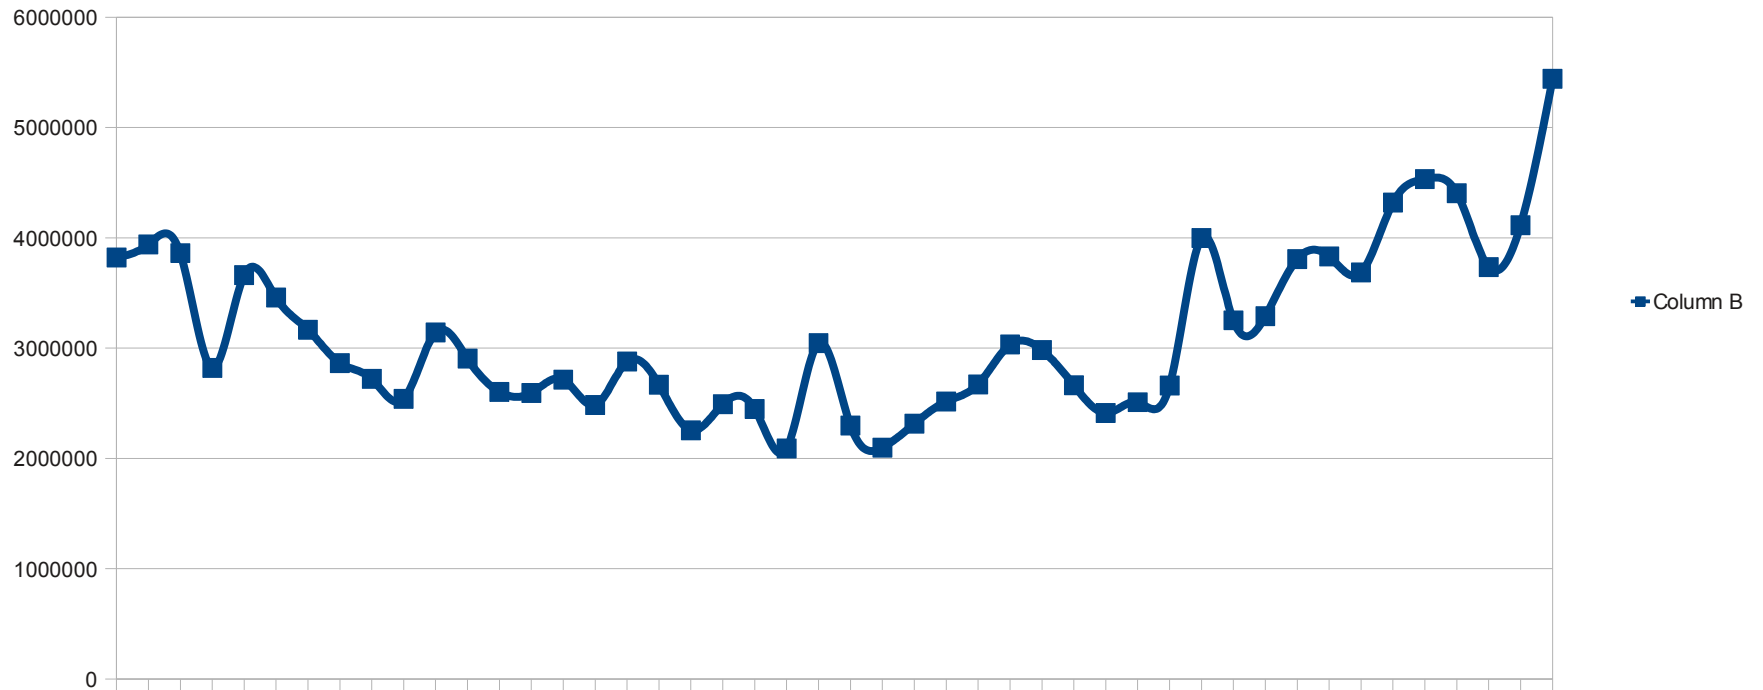

Hits to download.eclipse.org

Download trends