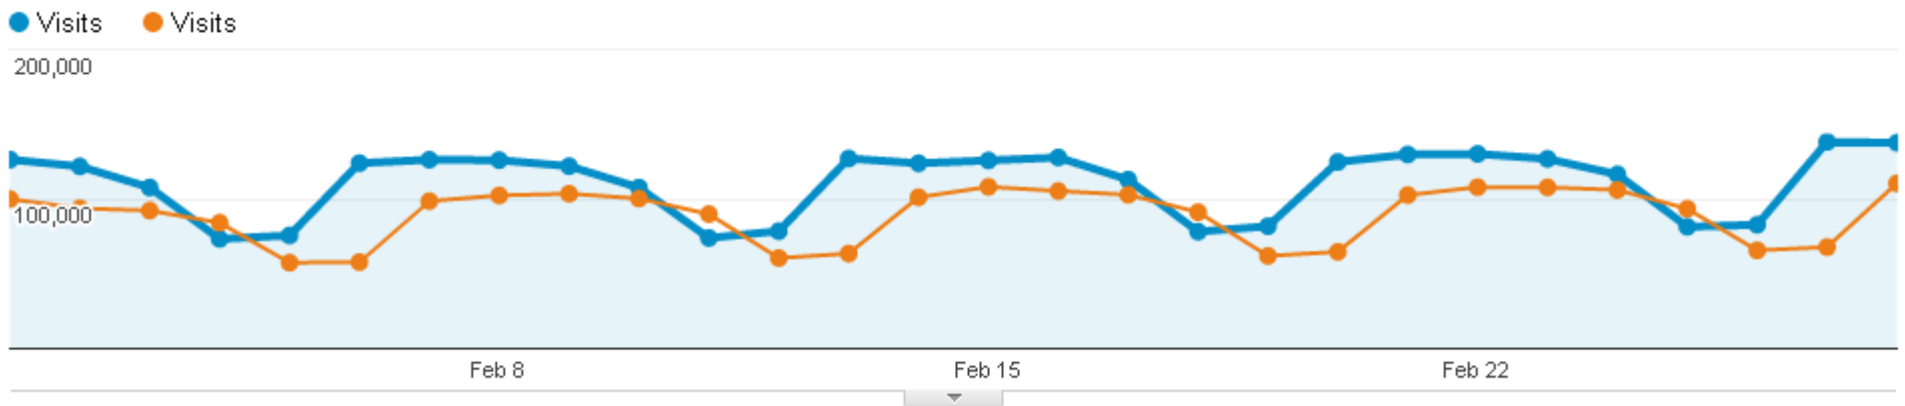

**Increase in Web Traffic**  
**Source: Google Analytics**

# 25% Overall Increase Y/Y (Feb 2011/2012)

	Visits	Unique Visitors
Feb. 2012	3,106K	1,966K
Feb. 2011	2,500K	1,626K