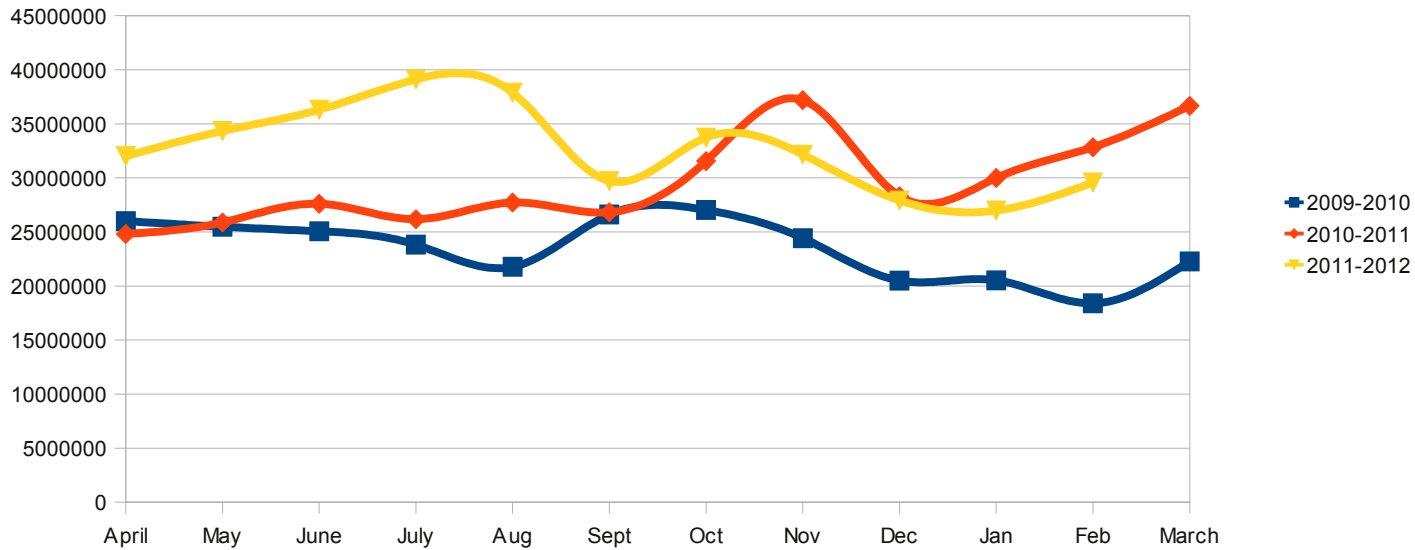

www.eclipse.org Trends Y/Y

www.eclipse.org hits

Top hits to Indigo SR2 p2 repo

Country	Count	Percent of daily download	
	183731		
<u>kr</u>	85	0.05	Samsung Korea
<u>vn</u>	53	0.03	<u>VietNam Post and Telecom Corporation (VNPT)</u>
<u>tw</u>	49	0.03	Ministry of Education Computer Center
<u>us</u>	49	0.03	<u>PSINet/Cogent (ISP)</u>
<u>cz</u>	44	0.02	University of <u>Hradec Kralove</u>
<u>kr</u>	44	0.02	DACOM-PUBNETPLUS (Likely an ISP)
<u>it</u>	43	0.02	<u>Universita' degli Studi di Napoli Federico II</u>
<u>cn</u>	41	0.02	Beijing <u>Teletron Telecom Engineering Co., Ltd.</u>
<u>tw</u>	41	0.02	CHTD, <u>Chunghwa Telecom Co.,Ltd. (ISP)</u>
<u>kr</u>	39	0.02	Korea <u>Telecom (ISP)</u>
<u>us</u>	36	0.02	Amazon, Inc.
<u>vn</u>	35	0.02	<u>VietNam Post and Telecom Corporation (VNPT)</u>
<u>kr</u>	35	0.02	Samsung SDS
<u>cn</u>	32	0.02	CHINANET <u>jiangsu province network</u>
<u>cn</u>	31	0.02	CHINANET <u>Guangdong province network</u>
<u>fr</u>	31	0.02	<u>Wanadoo France</u>
<u>us</u>	31	0.02	<u>Comcast</u>
<u>cn</u>	31	0.02	CHINANET Chongqing Province Network
<u>de</u>	30	0.02	<u>novomind AG</u>
<u>cn</u>	30	0.02	CHINANET <u>Guangxi province network</u>
<u>de</u>	30	0.02	SAP AG, <u>Walldorf</u>
<u>hn</u>	30	0.02	<u>Multidata S.A (ISP)</u>
<u>jp</u>	29	0.02	<u>Japan Technical Software Inc. http://www.jtsnet.co.jp/</u>

Typical 24-hour period. Total hits: 183,731