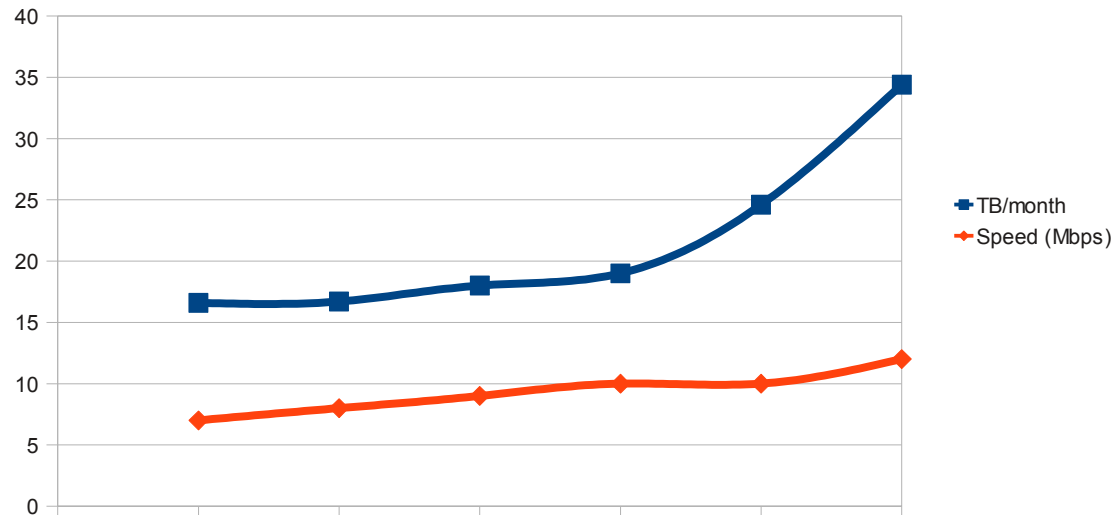

Top hits to Indigo SR2 p2 repo

Country	Count	Percent of daily download	
	183731		
<u>kr</u>	85	0.05	Samsung Korea
<u>vn</u>	53	0.03	<u>VietNam Post and Telecom Corporation (VNPT)</u>
<u>tw</u>	49	0.03	Ministry of Education Computer Center
<u>us</u>	49	0.03	<u>PSINet/Cogent (ISP)</u>
<u>cz</u>	44	0.02	University of <u>Hradec Kralove</u>
<u>kr</u>	44	0.02	DACOM-PUBNETPLUS (Likely an ISP)
<u>it</u>	43	0.02	<u>Universita' degli Studi di Napoli Federico II</u>
<u>cn</u>	41	0.02	Beijing <u>Teletron Telecom Engineering Co., Ltd.</u>
<u>tw</u>	41	0.02	CHTD, <u>Chunghwa Telecom Co.,Ltd. (ISP)</u>
<u>kr</u>	39	0.02	Korea <u>Telecom (ISP)</u>
<u>us</u>	36	0.02	Amazon, Inc.
<u>vn</u>	35	0.02	<u>VietNam Post and Telecom Corporation (VNPT)</u>
<u>kr</u>	35	0.02	Samsung SDS
<u>cn</u>	32	0.02	CHINANET <u>jiangsu province network</u>
<u>cn</u>	31	0.02	CHINANET <u>Guangdong province network</u>
<u>fr</u>	31	0.02	<u>Wanadoo France</u>
<u>us</u>	31	0.02	<u>Comcast</u>
<u>cn</u>	31	0.02	CHINANET Chongqing Province Network
<u>de</u>	30	0.02	<u>novomind AG</u>
<u>cn</u>	30	0.02	CHINANET <u>Guangxi province network</u>
<u>de</u>	30	0.02	SAP AG, <u>Walldorf</u>
<u>hn</u>	30	0.02	<u>Multidata S.A (ISP)</u>
<u>jp</u>	29	0.02	<u>Japan Technical Software Inc. http://www.jtsnet.co.jp/</u>

Typical 24-hour period. Total hits: 183,731

Data Transfers from Eclipse.org

Y/Y

Data transfer vs. link speed (February Y/Y)

We've been adding 10 to 20 Mbps of bandwidth each year (orange)

Total bits moved to Internet (blue)